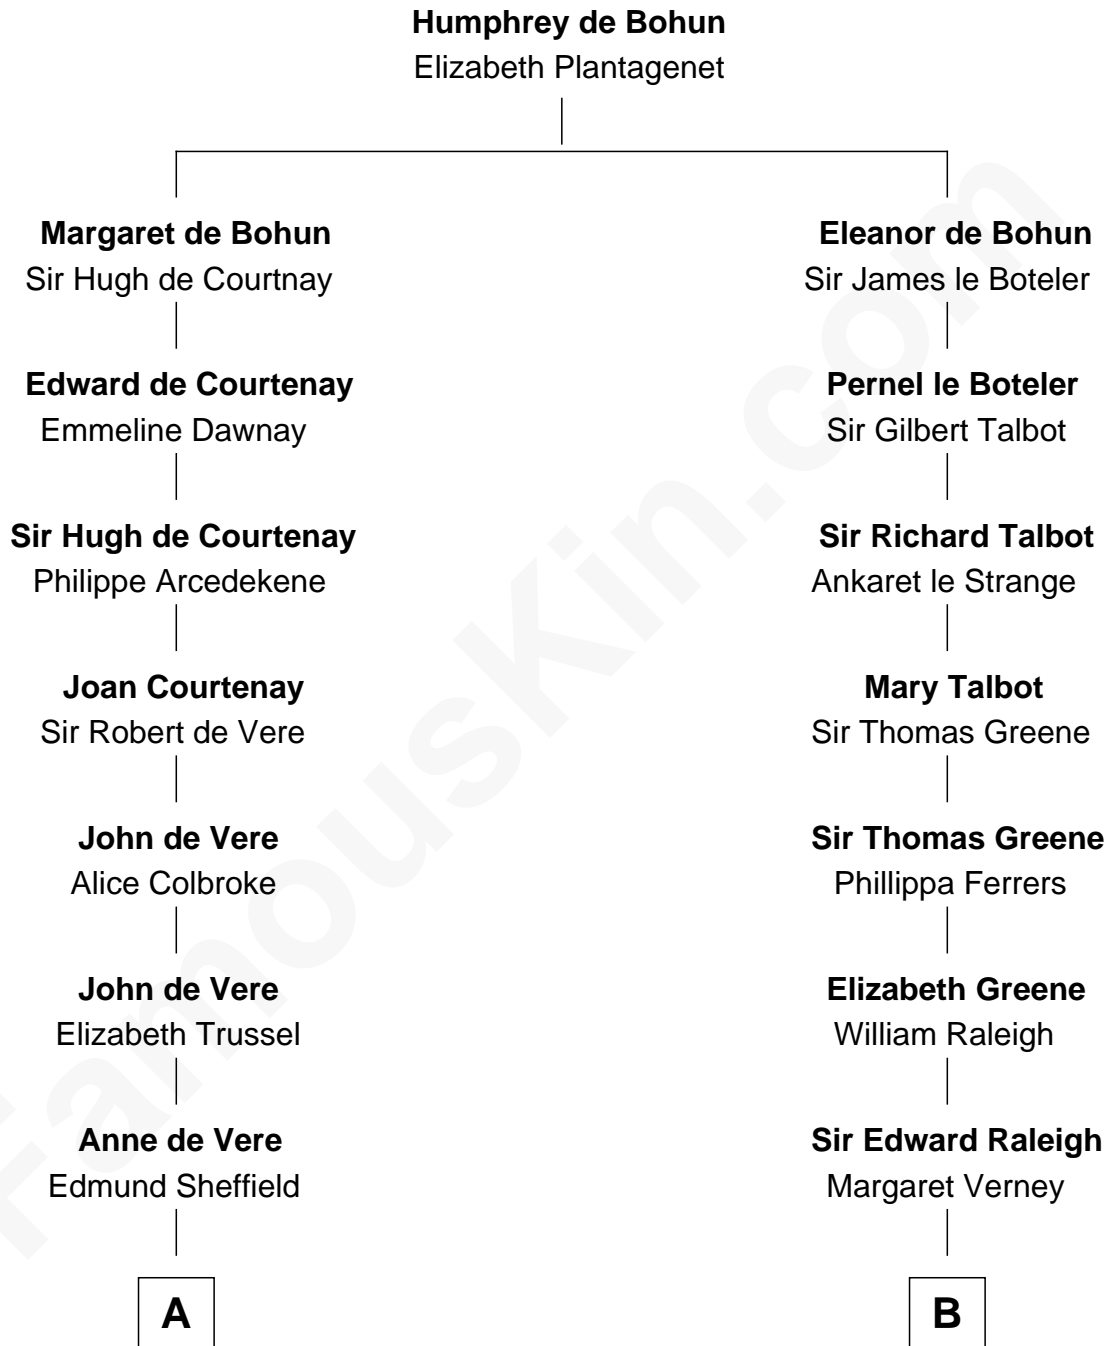

FamousKin.com

Relationship Chart of

Cara Delevingne

Fashion Model and Movie Actress

19th cousin 1 time removed of

Melville Fuller

8th Chief Justice of the U.S. Supreme Court

C

John Vincent Sheffield
Anne Margaret Faudel-Phillips

Jane Armyne Sheffield
Sir Jocelyn Edward Greville Stevens

Pandora Anne Stevens
Charles Hamar Delevingne

Cara Delevingne
Model and Actress

D

Henry Weld Fuller
Esther Gould

Frederick Augustus Fuller
Catherine Martin Weston

Melville Fuller
8th U.S. Chief Justice