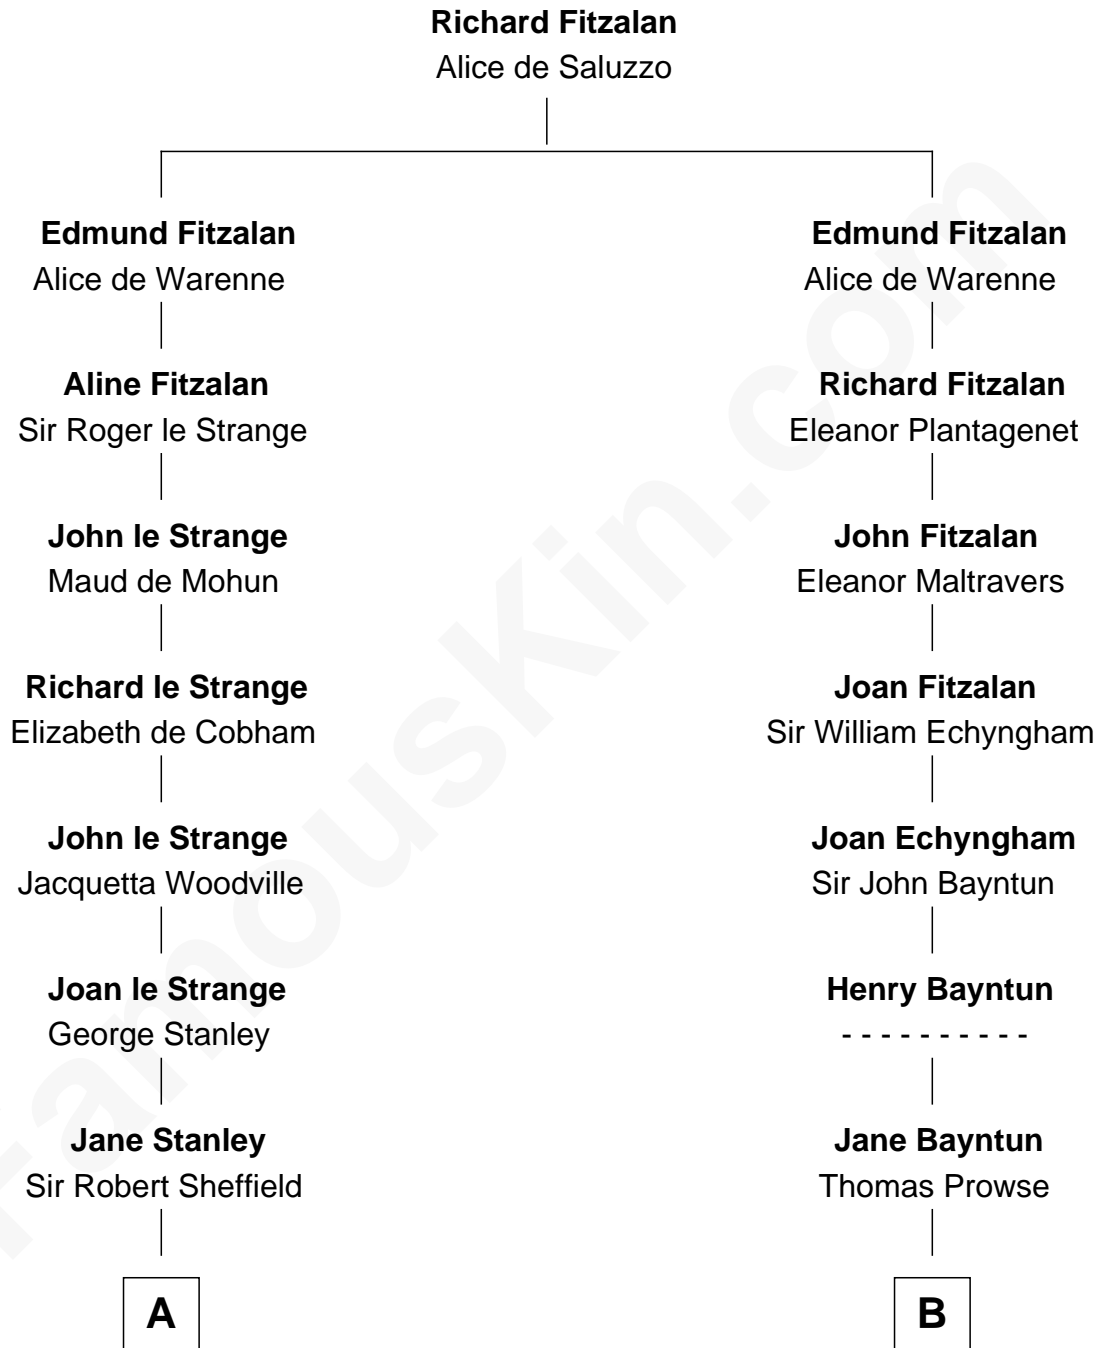

FamousKin.com

Relationship Chart of

Cara Delevingne

Fashion Model and Movie Actress

17th cousin 4 times removed of

Melville Fuller

8th Chief Justice of the U.S. Supreme Court

C

—
Sir Berkeley Digby George Sheffield

Julia Mary de Tuyll van Serooskerken

—
John Vincent Sheffield

Anne Margaret Faudel-Phillips

—
Jane Armyne Sheffield

Sir Jocelyn Edward Greville Stevens

—
Pandora Anne Stevens

Charles Hamar Delevingne

—
Cara Delevingne

Model and Actress