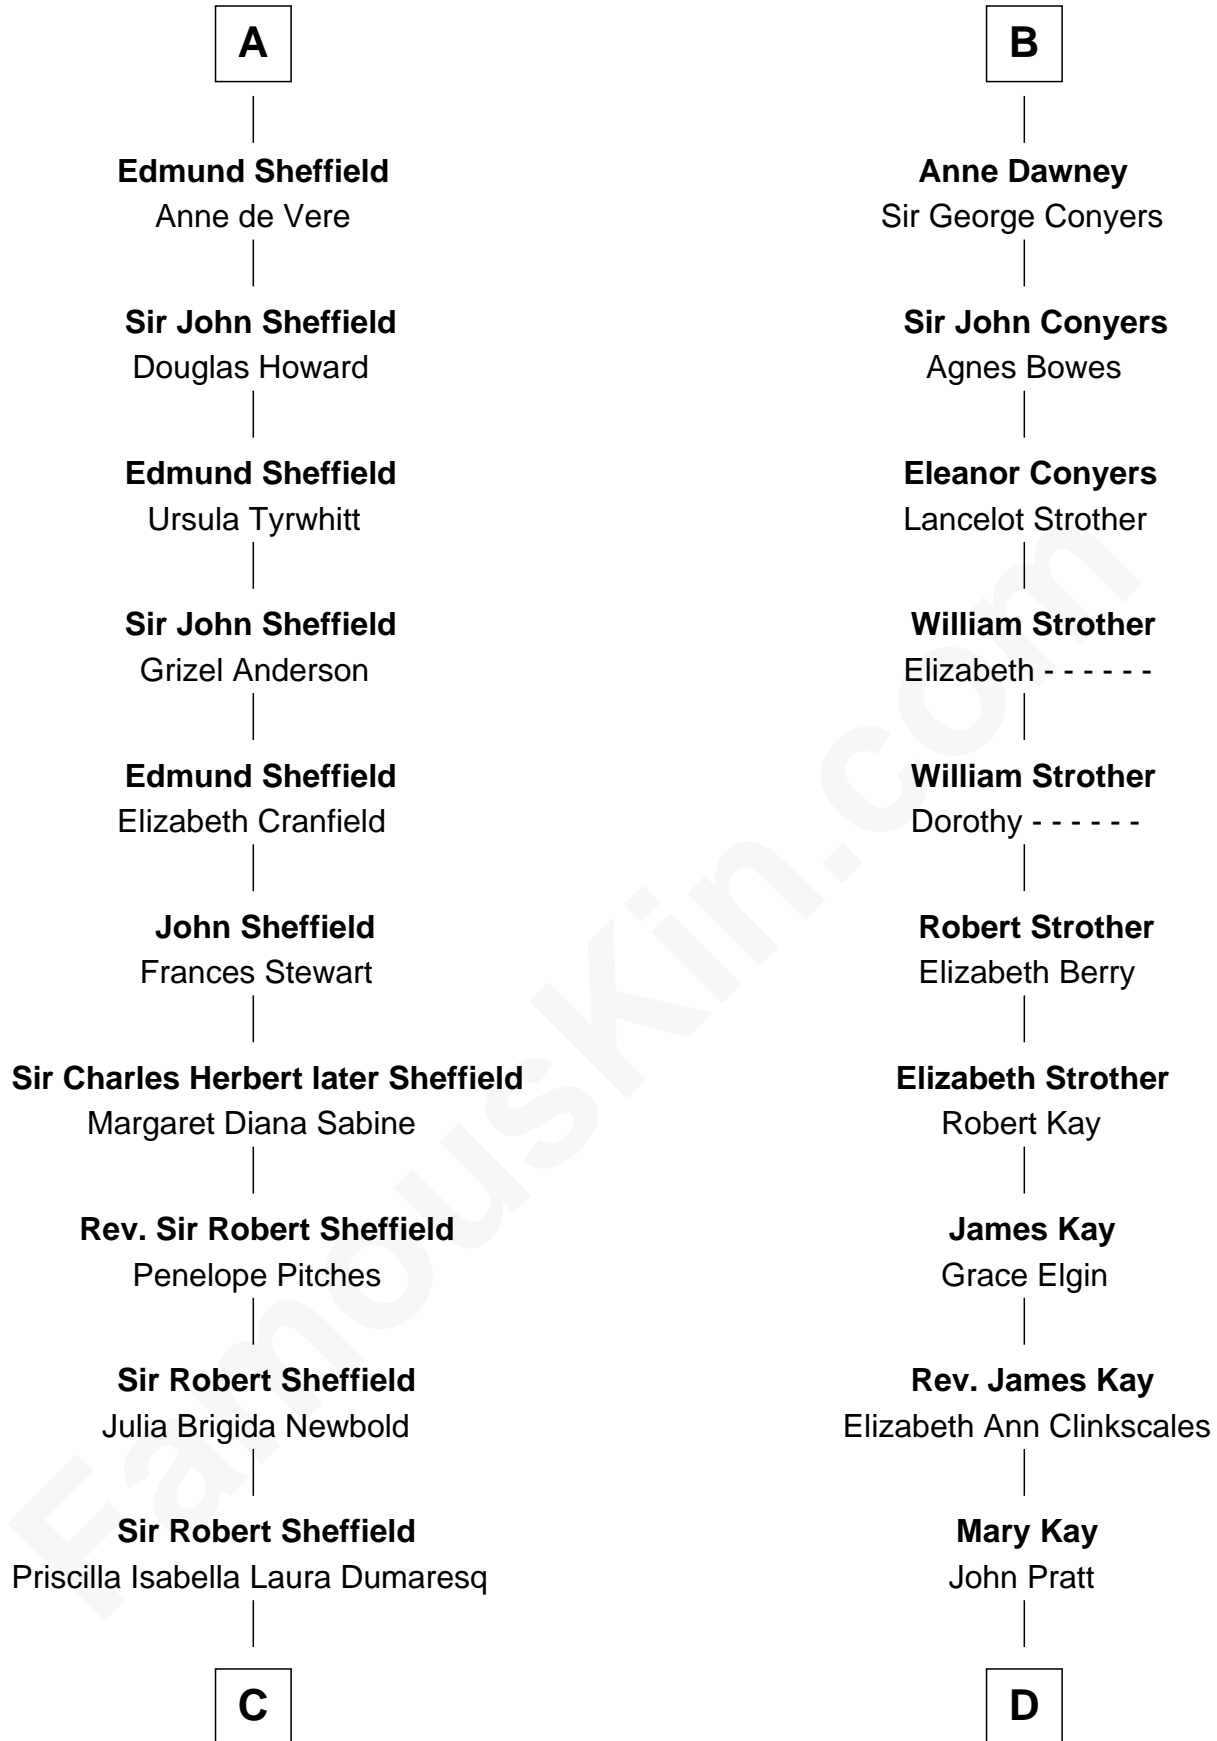

### Cara Delevingne

*Fashion Model and Movie Actress*

20th cousin 1 time removed of

**Jimmy Carter**

*39th U.S. President*

**William III of Hainault**

Jeanne of Valois

**Philippa of Hainault**  
Edward III, King of England

**John of Gaunt**  
Katherine Roet

**Joan Beaufort**  
Sir Ralph Neville

**Sir Richard Neville**  
Alice Montagu

**Eleanor Neville**  
Thomas Stanley

**George Stanley**  
Joan le Strange

**Jane Stanley**  
Sir Robert Sheffield

**A**

**Philippa of Hainault**  
Edward III, King of England

**John of Gaunt**  
Katherine Roet

**Joan Beaufort**  
Sir Ralph Neville

**George Neville**  
Elizabeth Beauchamp

**Sir Henry Neville**  
Joan Bouchier

**Sir Richard Neville**  
Anne Stafford

**Dorothy Neville**  
Sir John Dawney

**B**

**C**

**Sir Berkeley Digby George Sheffield**  
Julia Mary de Tuyll van Serooskerken

**John Vincent Sheffield**  
Anne Margaret Faudel-Phillips