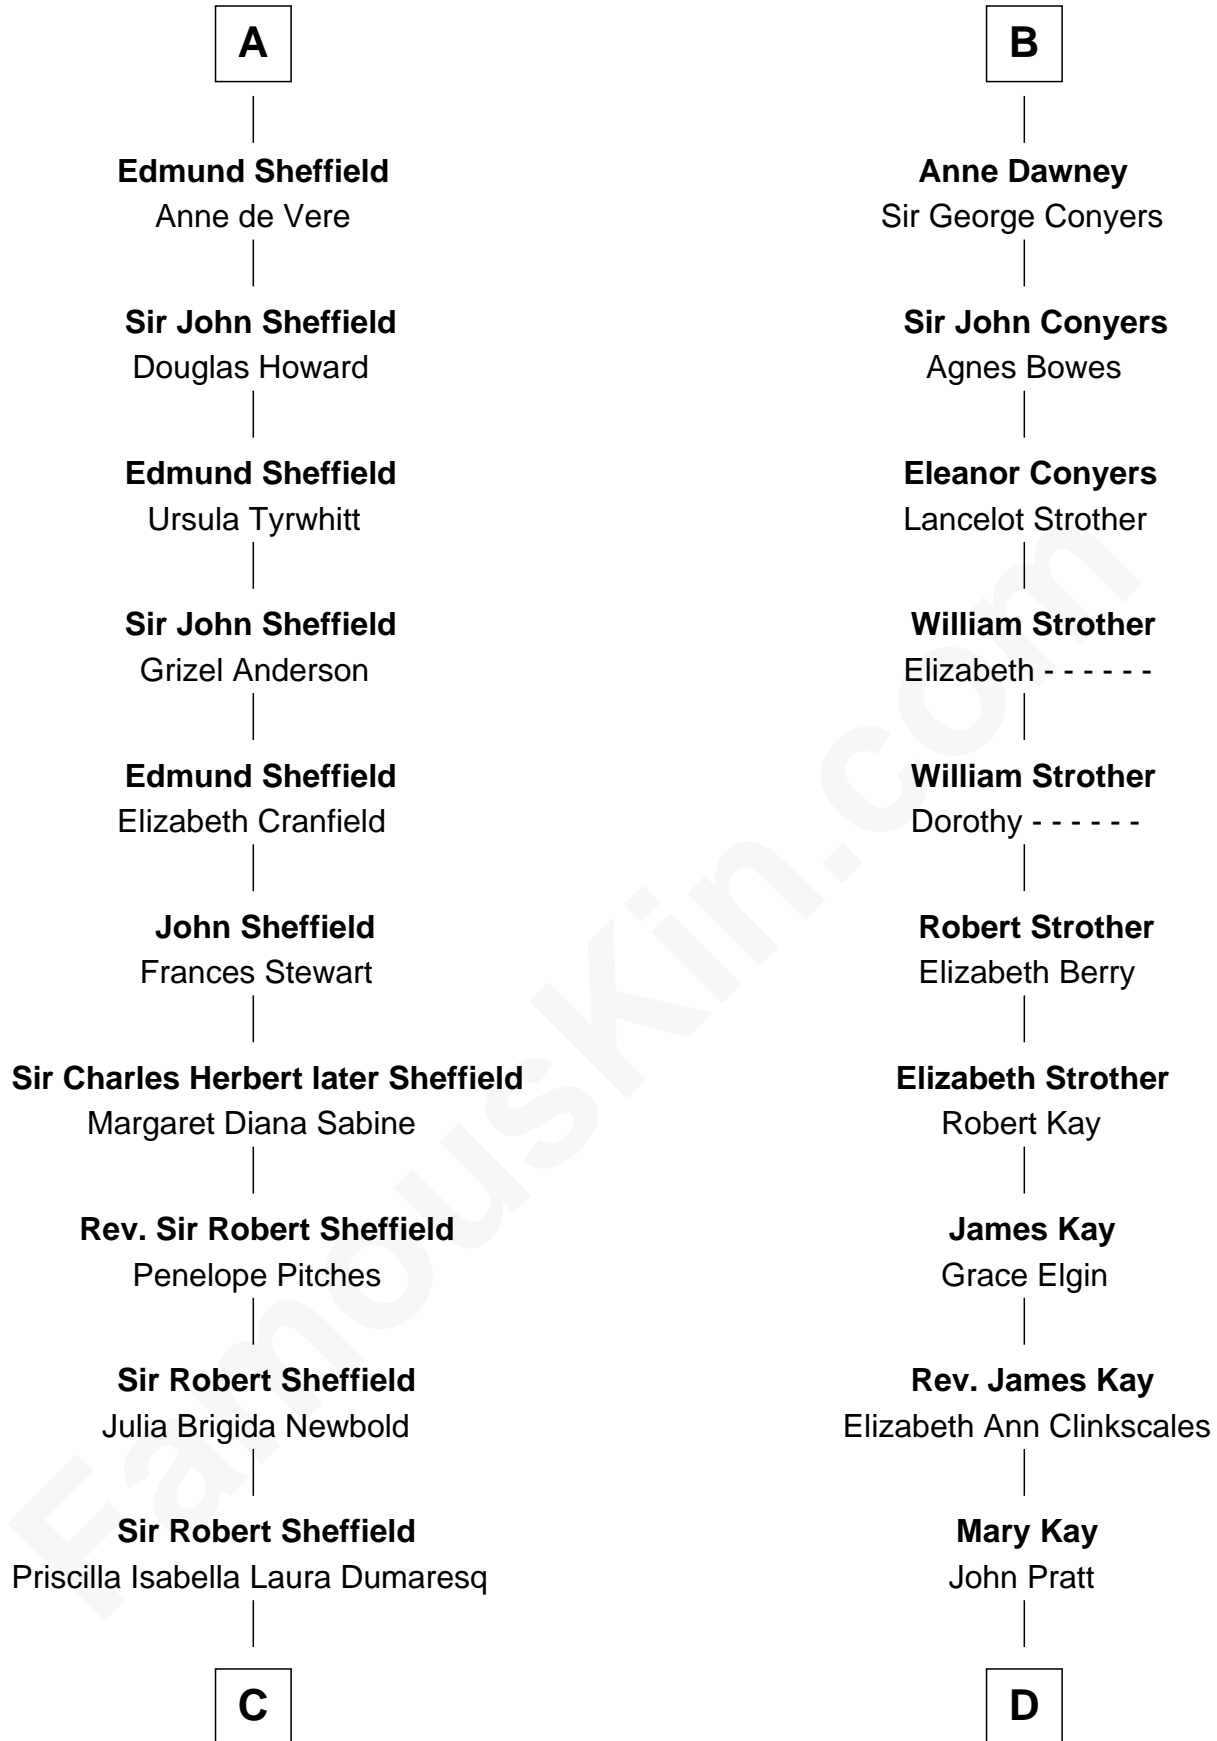

## Relationship Chart of

### Cara Delevingne

*Fashion Model and Movie Actress*

20th cousin 1 time removed of

**Jimmy Carter**

*39th U.S. President*

**Sir Henry de Percy**  
Eleanor de Arundel

**C**

**Sir Berkeley Digby George Sheffield**

Julia Mary de Tuyll van Serooskerken

**John Vincent Sheffield**

Anne Margaret Faudel-Phillips

**Jane Armyne Sheffield**

Sir Jocelyn Edward Greville Stevens

**Pandora Anne Stevens**

Charles Hamar Delevingne

**Cara Delevingne**

*Model and Actress*

**D**

**James E. Pratt**

Sophonra C. Cowan

**Nina Pratt**

William Archibald Carter

**Earl Carter**

Lillian Gordy