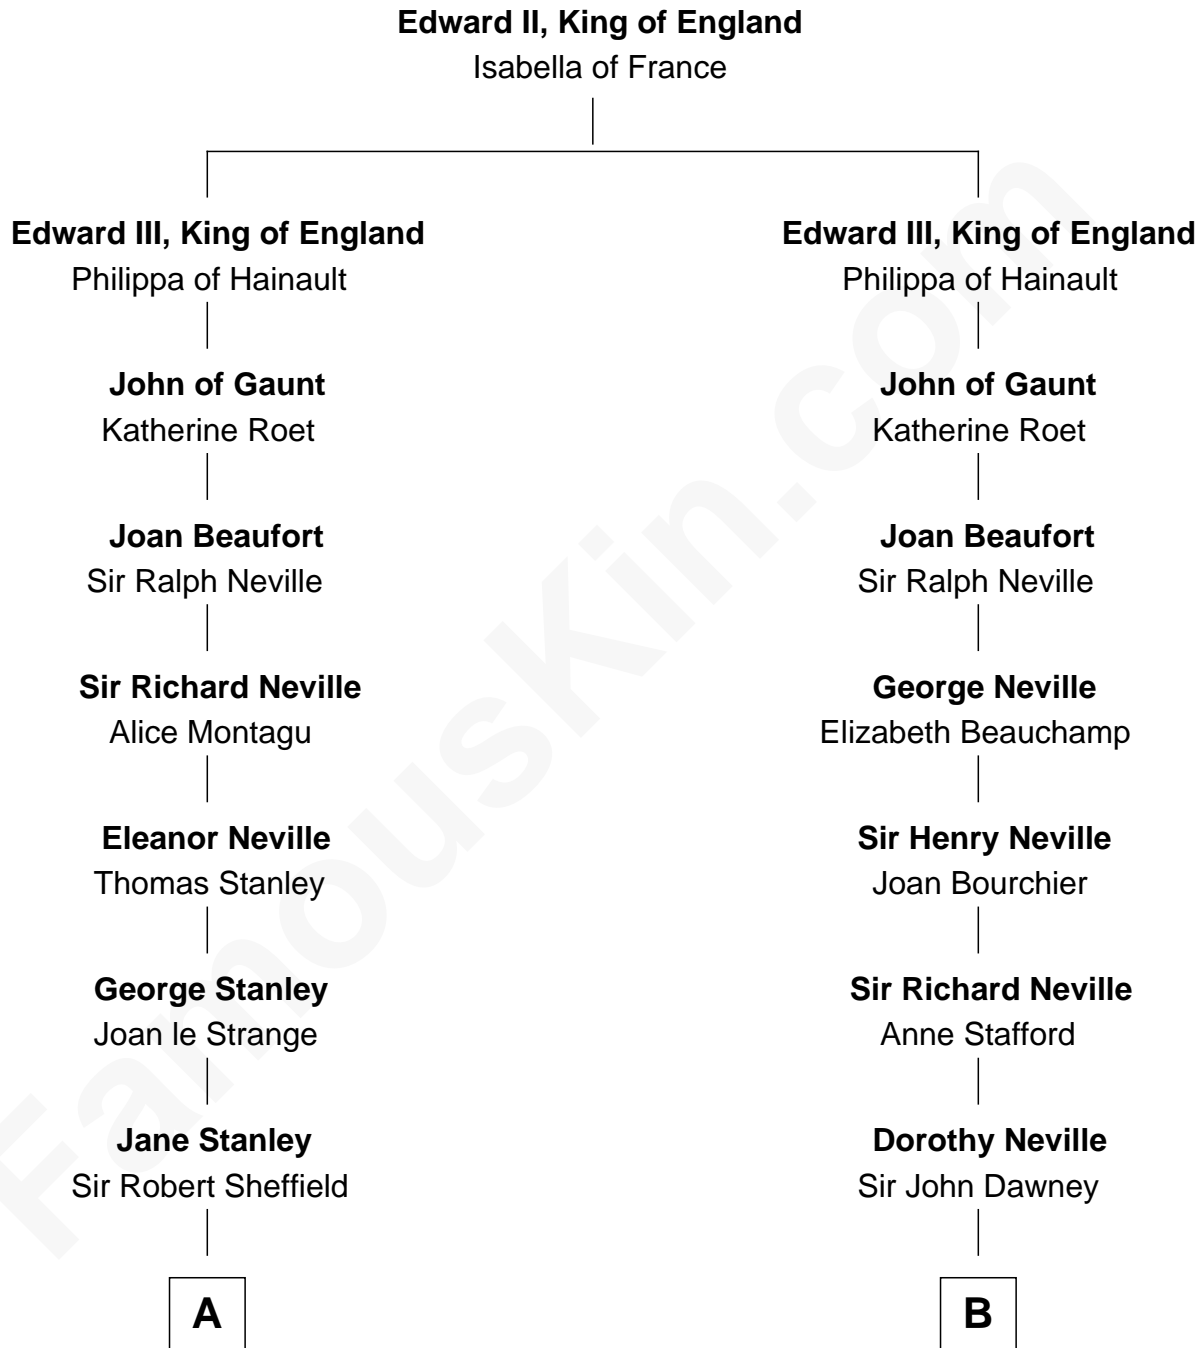

FamousKin.com

Relationship Chart of

Cara Delevingne

Fashion Model and Movie Actress

20th cousin 1 time removed of

Jimmy Carter

39th U.S. President

C

Sir Berkeley Digby George Sheffield
Julia Mary de Tuyll van Serooskerken

John Vincent Sheffield
Anne Margaret Faudel-Phillips

Jane Armyne Sheffield
Sir Jocelyn Edward Greville Stevens

Pandora Anne Stevens
Charles Hamar Delevingne

Cara Delevingne
Model and Actress

D

James E. Pratt
Sophronia C. Cowan

Nina Pratt
William Archibald Carter

Earl Carter
Lillian Gordy

Jimmy Carter
39th U.S. President