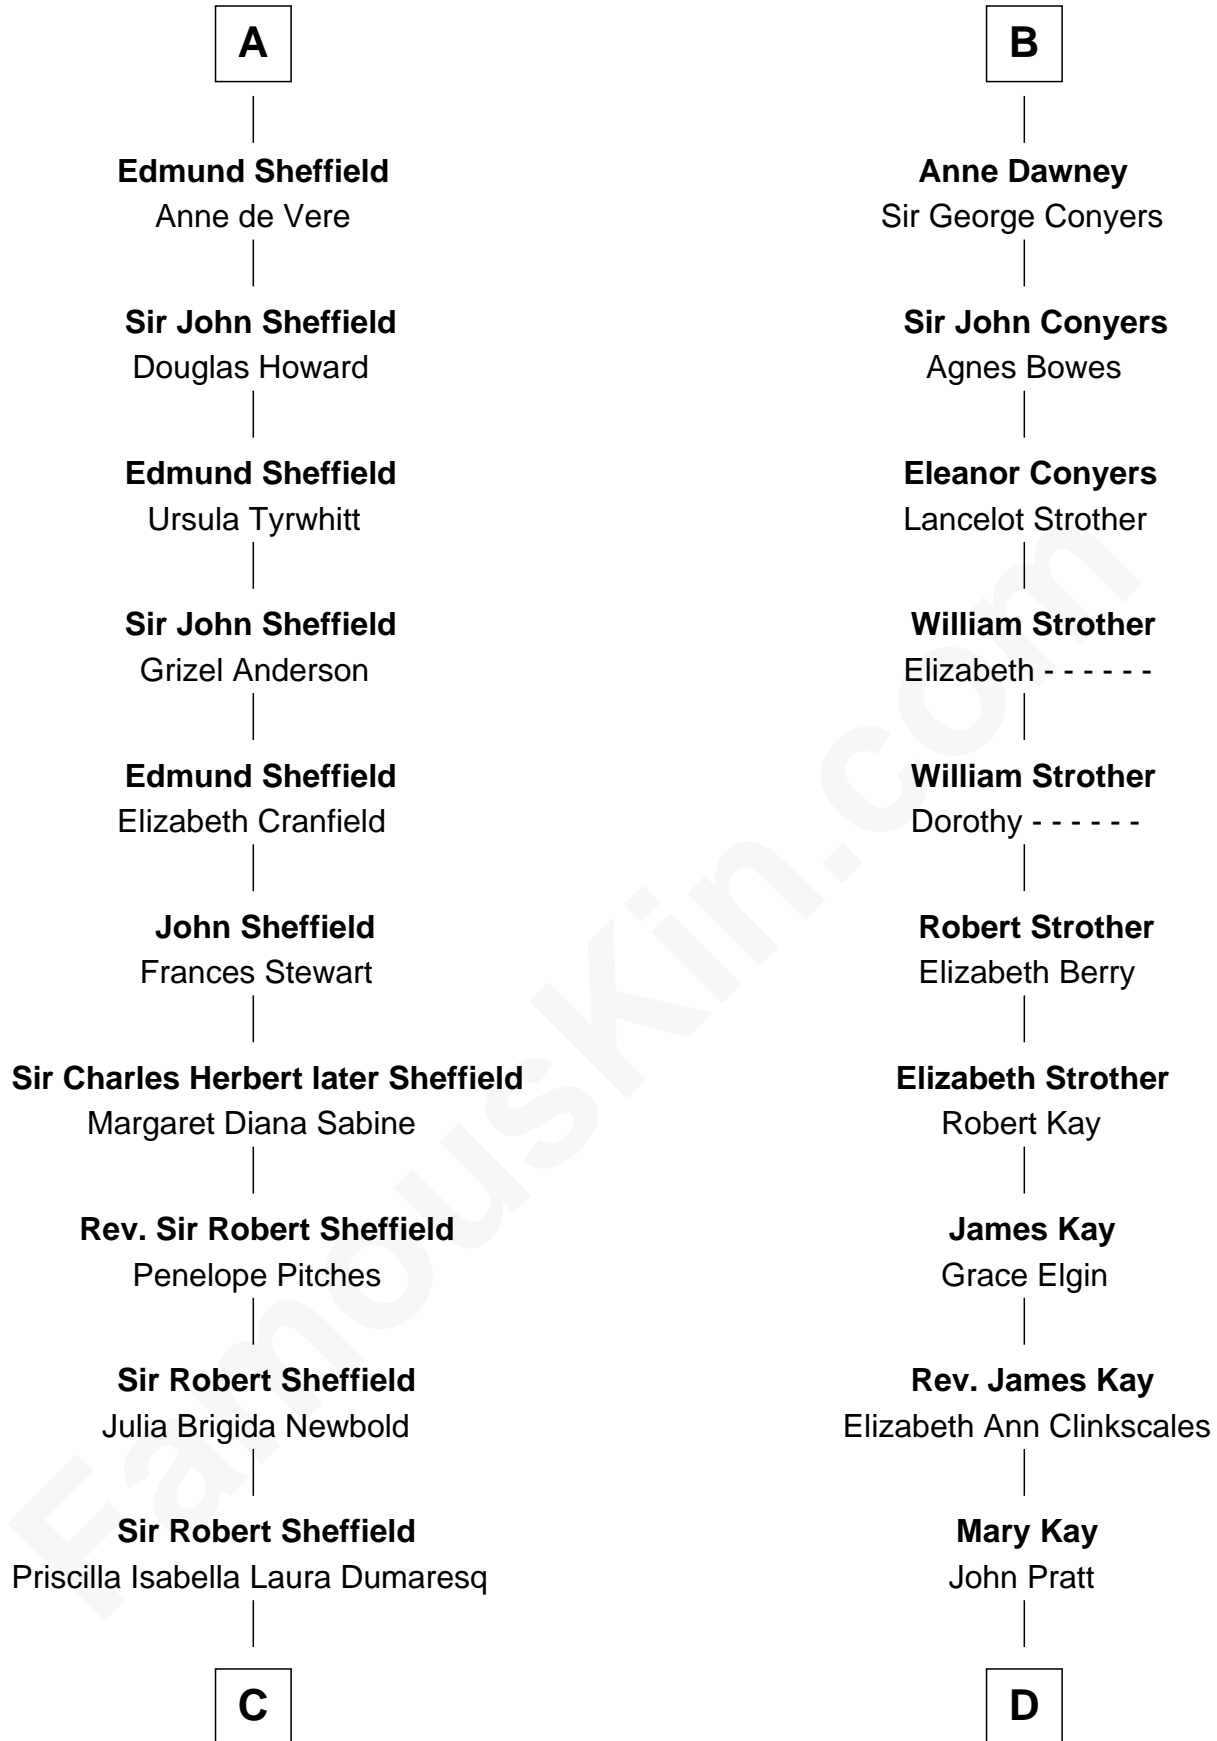

FamousKin.com

Relationship Chart of

Cara Delevingne

Fashion Model and Movie Actress

20th cousin 1 time removed of

Jimmy Carter

39th U.S. President

C

Sir Berkeley Digby George Sheffield
Julia Mary de Tuyll van Serooskerken

John Vincent Sheffield
Anne Margaret Faudel-Phillips

Jane Armyne Sheffield
Sir Jocelyn Edward Greville Stevens

Pandora Anne Stevens
Charles Hamar Delevingne

Cara Delevingne
Model and Actress

D

James E. Pratt
Sophronia C. Cowan

Nina Pratt
William Archibald Carter

Earl Carter
Lillian Gordy

Jimmy Carter
39th U.S. President