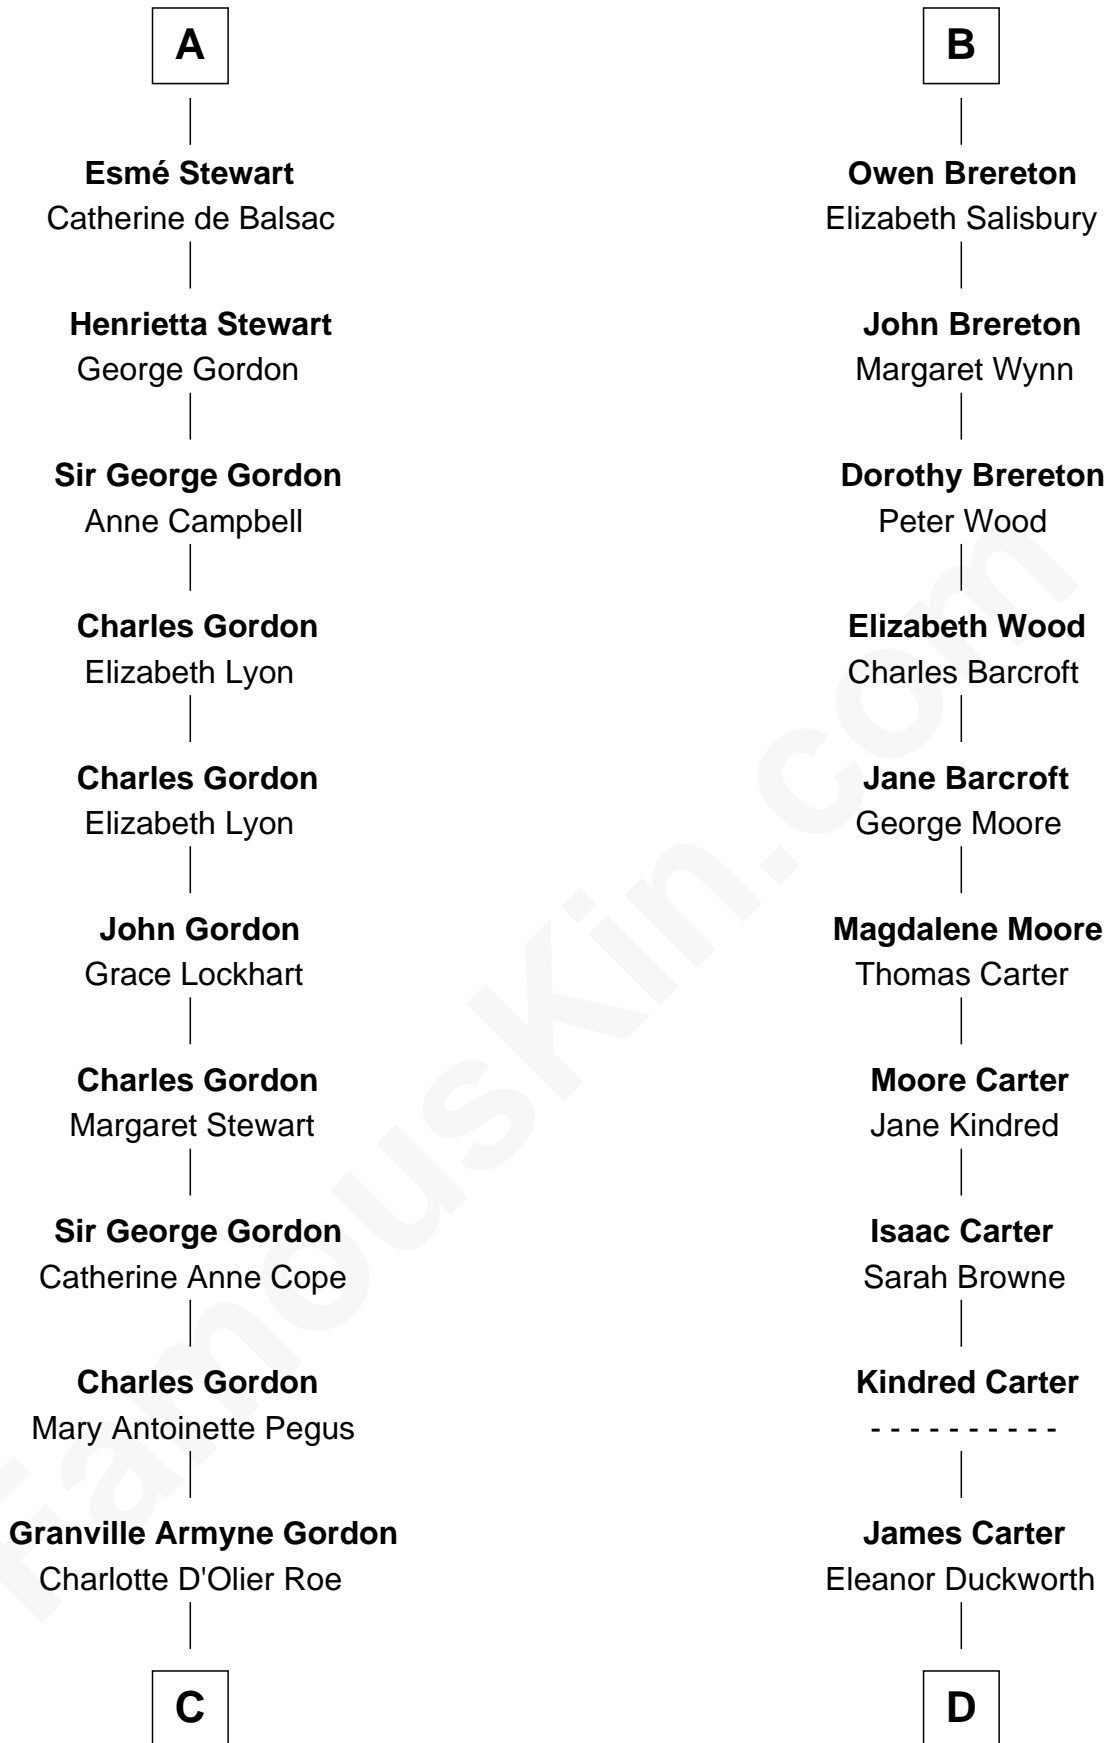

FamousKin.com Relationship Chart of

Cara Delevingne

Fashion Model and Movie Actress

21st cousin of

Jimmy Carter

39th U.S. President

Sir Robert de Holland

Maude la Zouche

C

Armyne Evelyne Gordon
Sir Lionel Lawson Faudel-Phillips

Anne Margaret Faudel-Phillips
John Vincent Sheffield

Jane Armyne Sheffield
Sir Jocelyn Edward Greville Stevens

Pandora Anne Stevens
Charles Hamar Delevingne

Cara Delevingne
Model and Actress

D

Wiley Carter
Ann Ansley

Littleberry Walker Carter
Mary Ann Diligent Seals

William Archibald Carter
Nina Pratt

Earl Carter
Lillian Gordy

Jimmy Carter
39th U.S. President