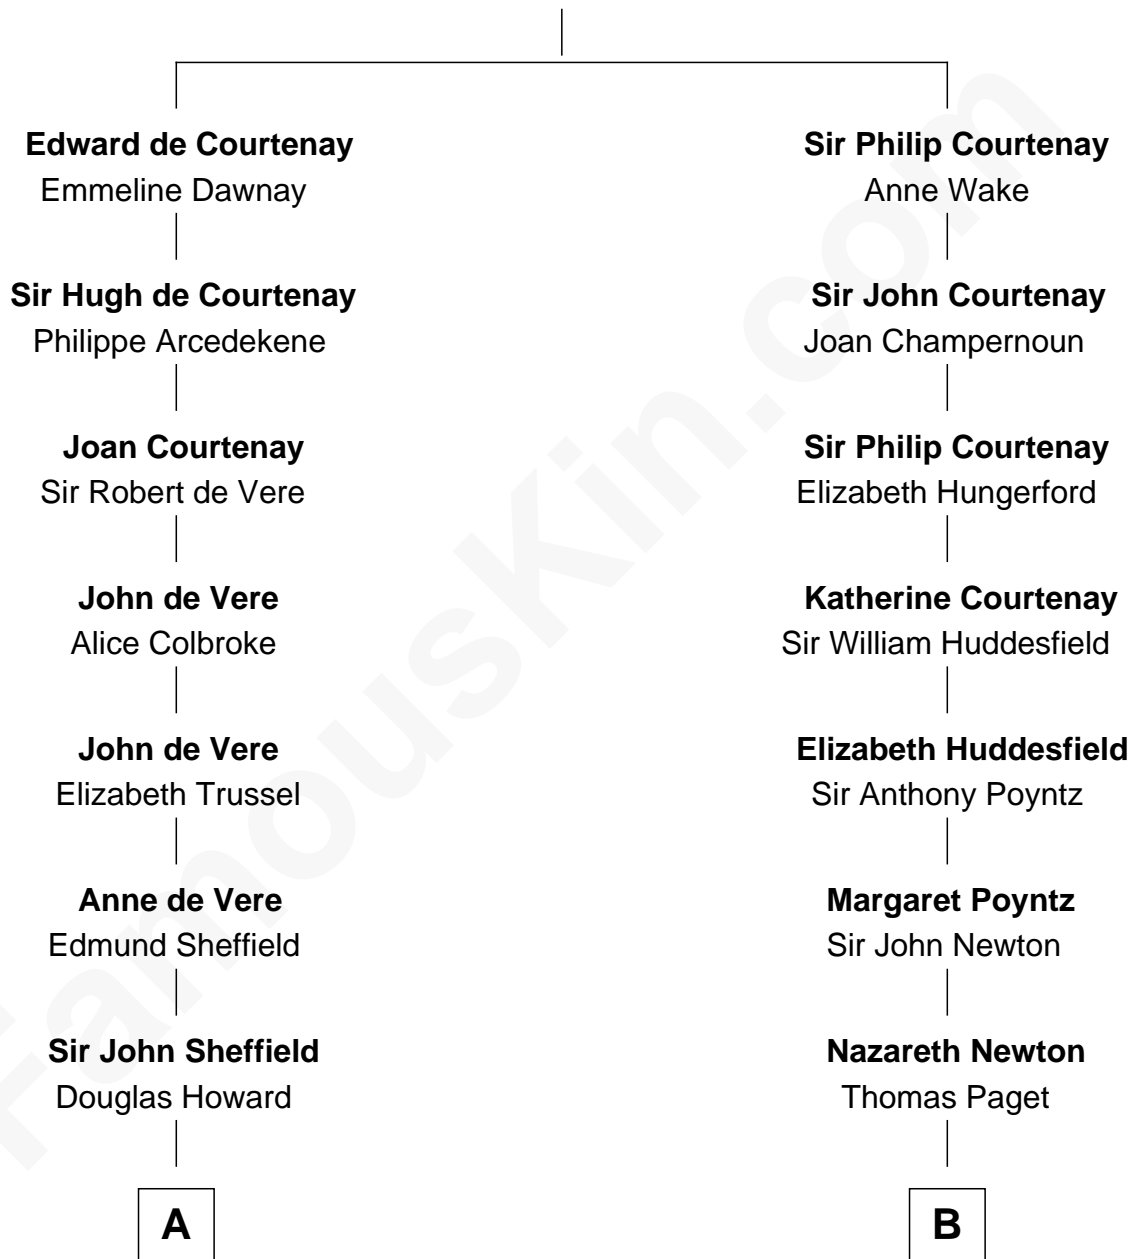

FamousKin.com

Relationship Chart of

Cara Delevingne

Fashion Model and Movie Actress

17th cousin 2 times removed of

Sir Winston Churchill

Prime Minister of the United Kingdom

Sir Hugh de Courtenay

Margaret de Bohun

C

—
Jane Armyne Sheffield

Sir Jocelyn Edward Greville Stevens

—
Pandora Anne Stevens

Charles Hamar Delevingne

—
Cara Delevingne

Model and Actress