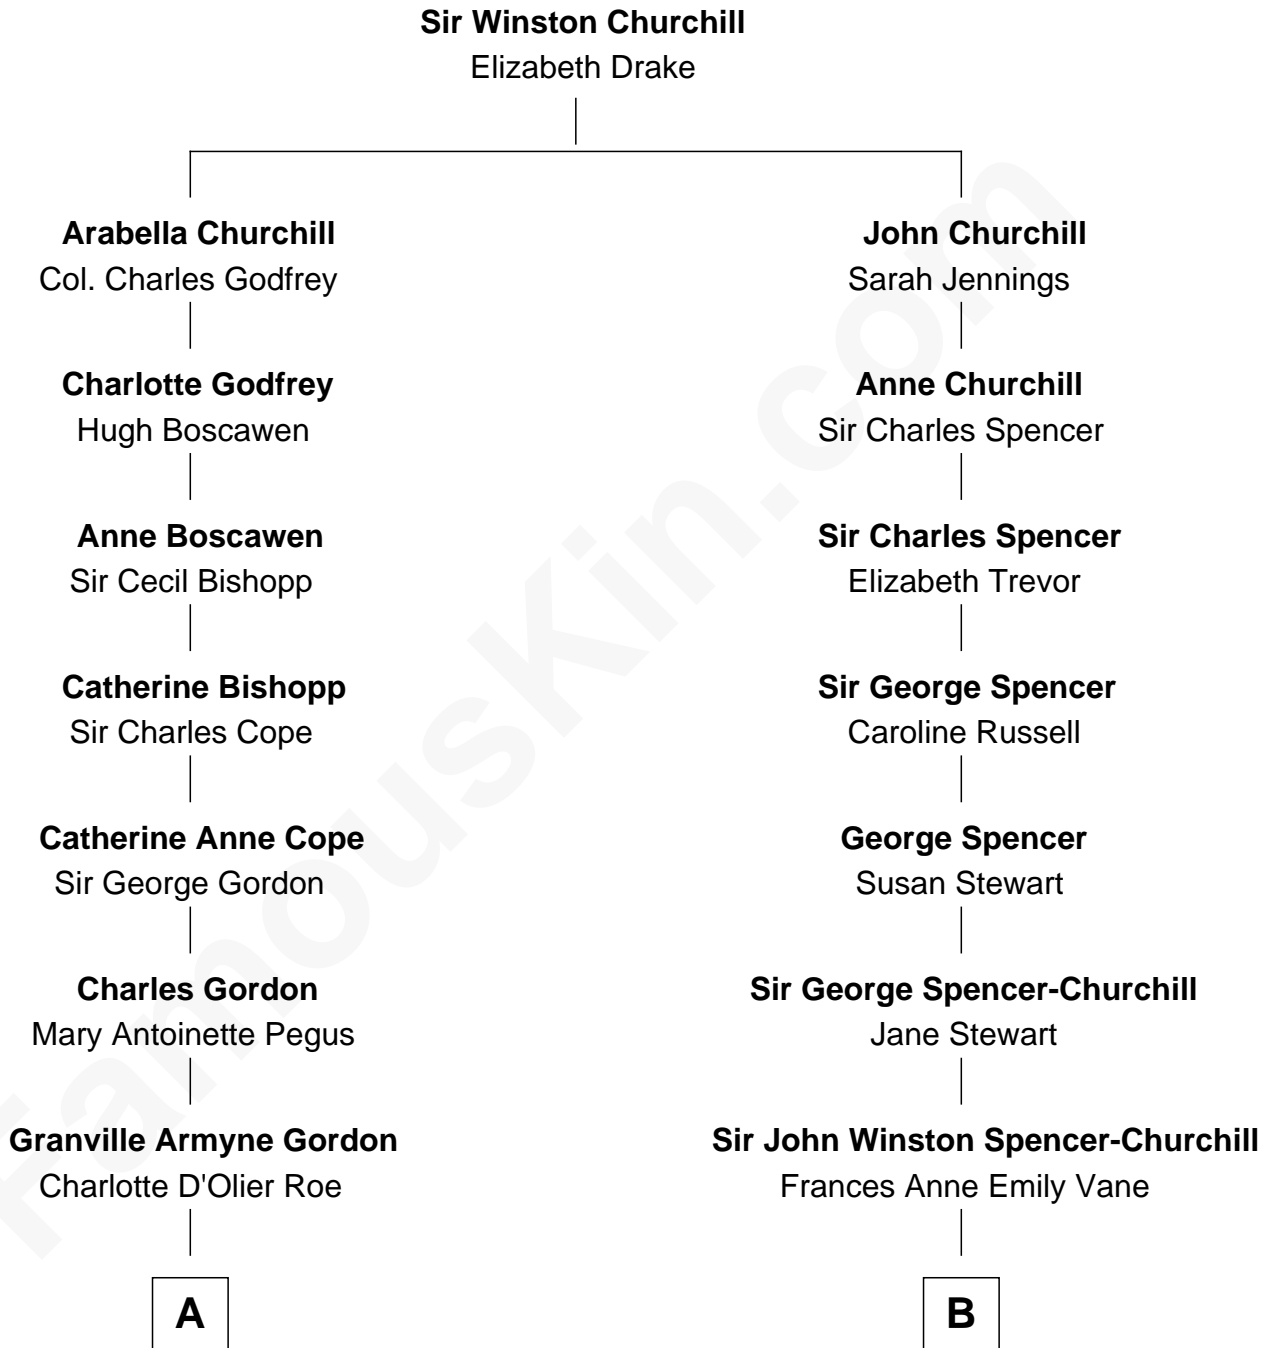

FamousKin.com

Relationship Chart of

Cara Delevingne

Fashion Model and Movie Actress

8th cousin 3 times removed of

Sir Winston Churchill

Prime Minister of the United Kingdom

A

Armyne Evelyne Gordon
Sir Lionel Lawson Faudel-Phillips

Anne Margaret Faudel-Phillips
John Vincent Sheffield

Jane Armyne Sheffield
Sir Jocelyn Edward Greville Stevens

Pandora Anne Stevens
Charles Hamar Delevingne

Cara Delevingne
Model and Actress

B

Randolph Henry Spencer-Churchill
Jeanette Jerome

Sir Winston Churchill
Prime Minister of the United Kingdom