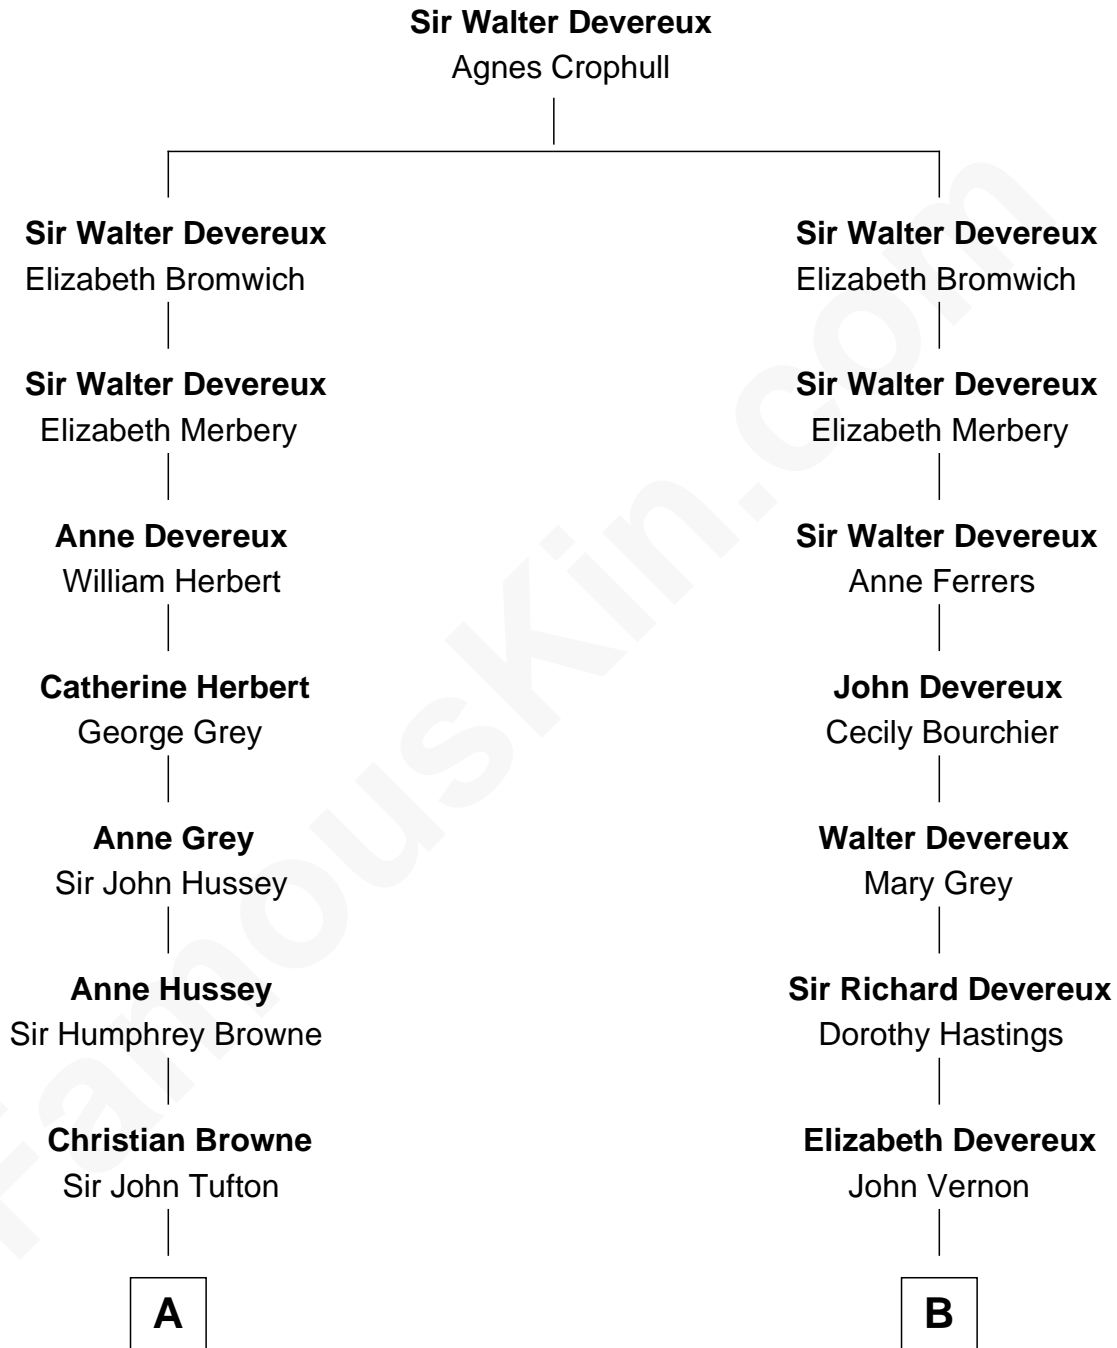

FamousKin.com

Relationship Chart of

Cara Delevingne

Fashion Model and Movie Actress

17th cousin 3 times removed of

Sir Winston Churchill

Prime Minister of the United Kingdom

C

—
Anne Margaret Faudel-Phillips

John Vincent Sheffield

—
Jane Armyne Sheffield

Sir Jocelyn Edward Greville Stevens

—
Pandora Anne Stevens

Charles Hamar Delevingne

—
Cara Delevingne

Model and Actress