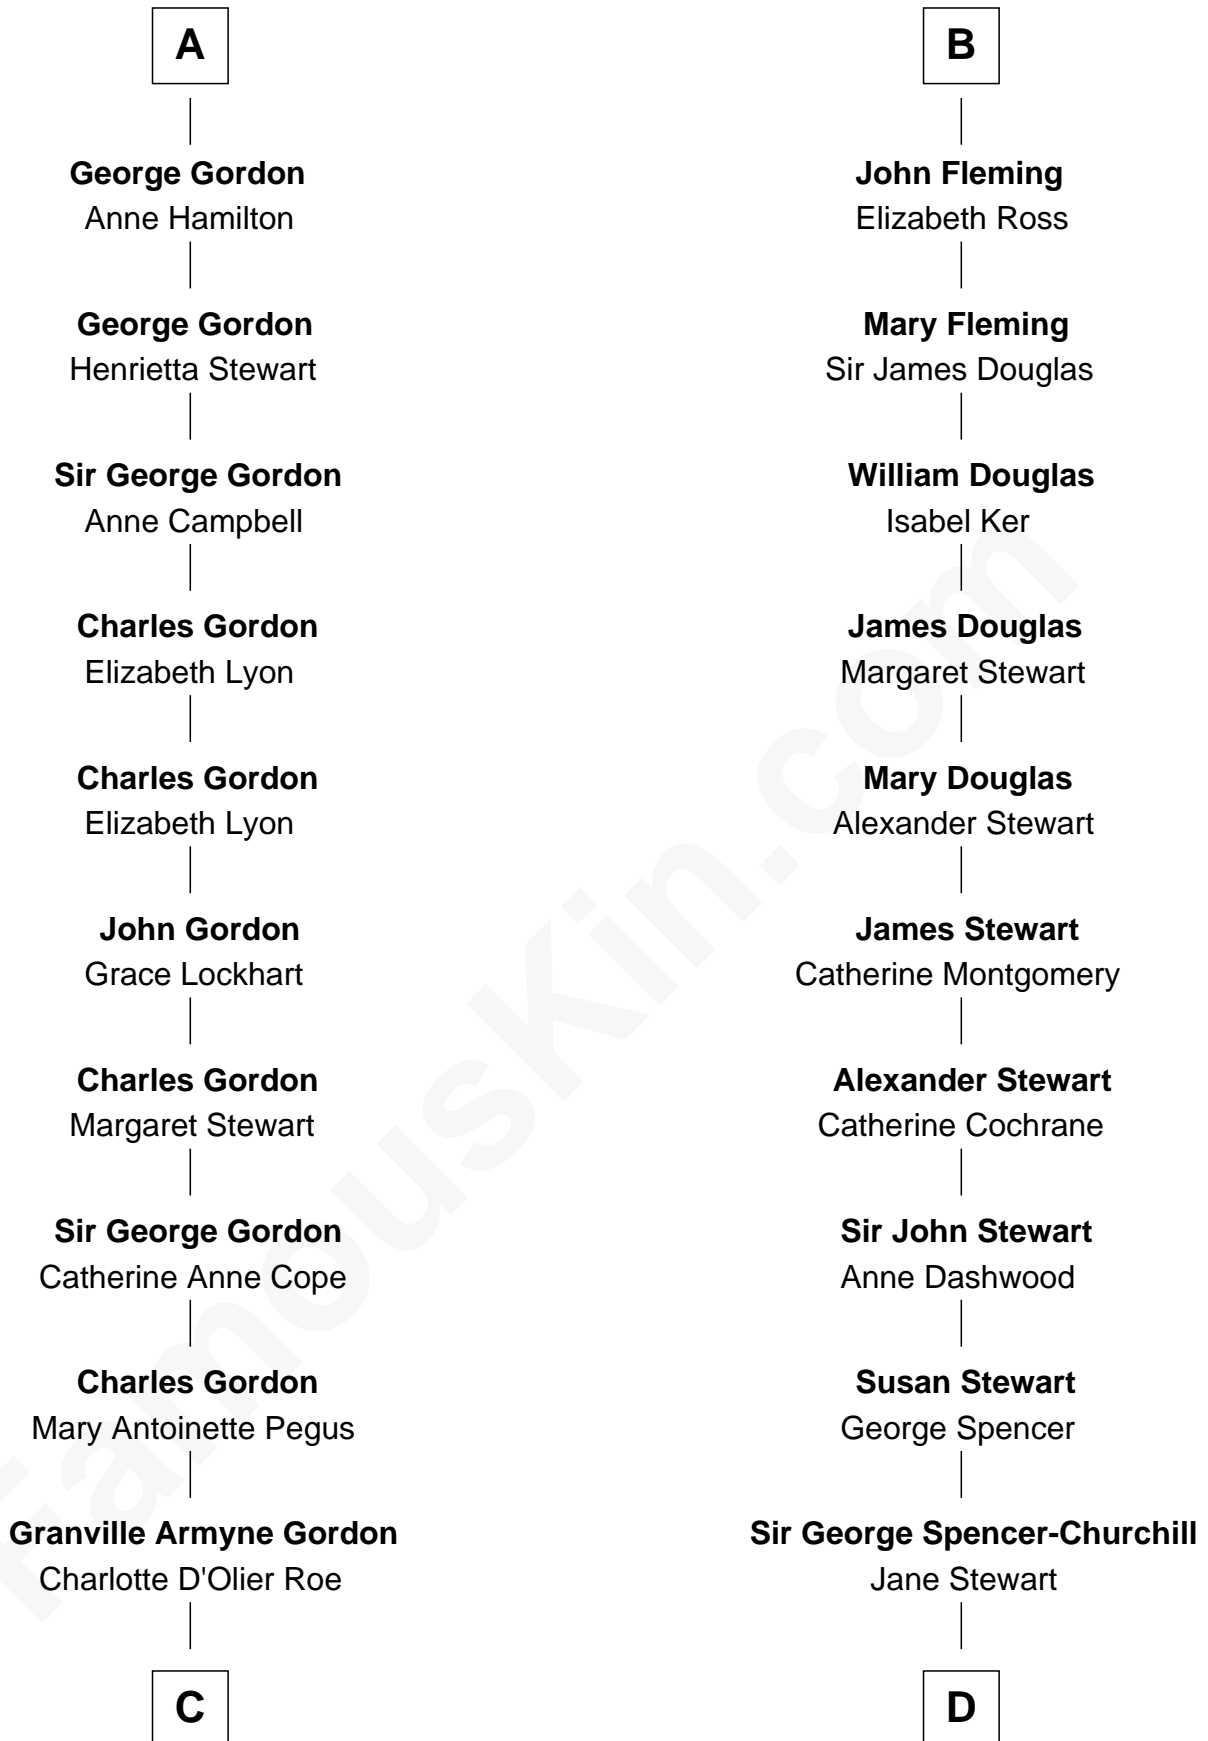

## Relationship Chart of

### Cara Delevingne

*Fashion Model and Movie Actress*

19th cousin 2 times removed of

### Sir Winston Churchill

*Prime Minister of the United Kingdom*

**C**

**Armyne Evelyne Gordon**  
Sir Lionel Lawson Faudel-Phillips

**Anne Margaret Faudel-Phillips**  
John Vincent Sheffield

**Jane Armyne Sheffield**  
Sir Jocelyn Edward Greville Stevens