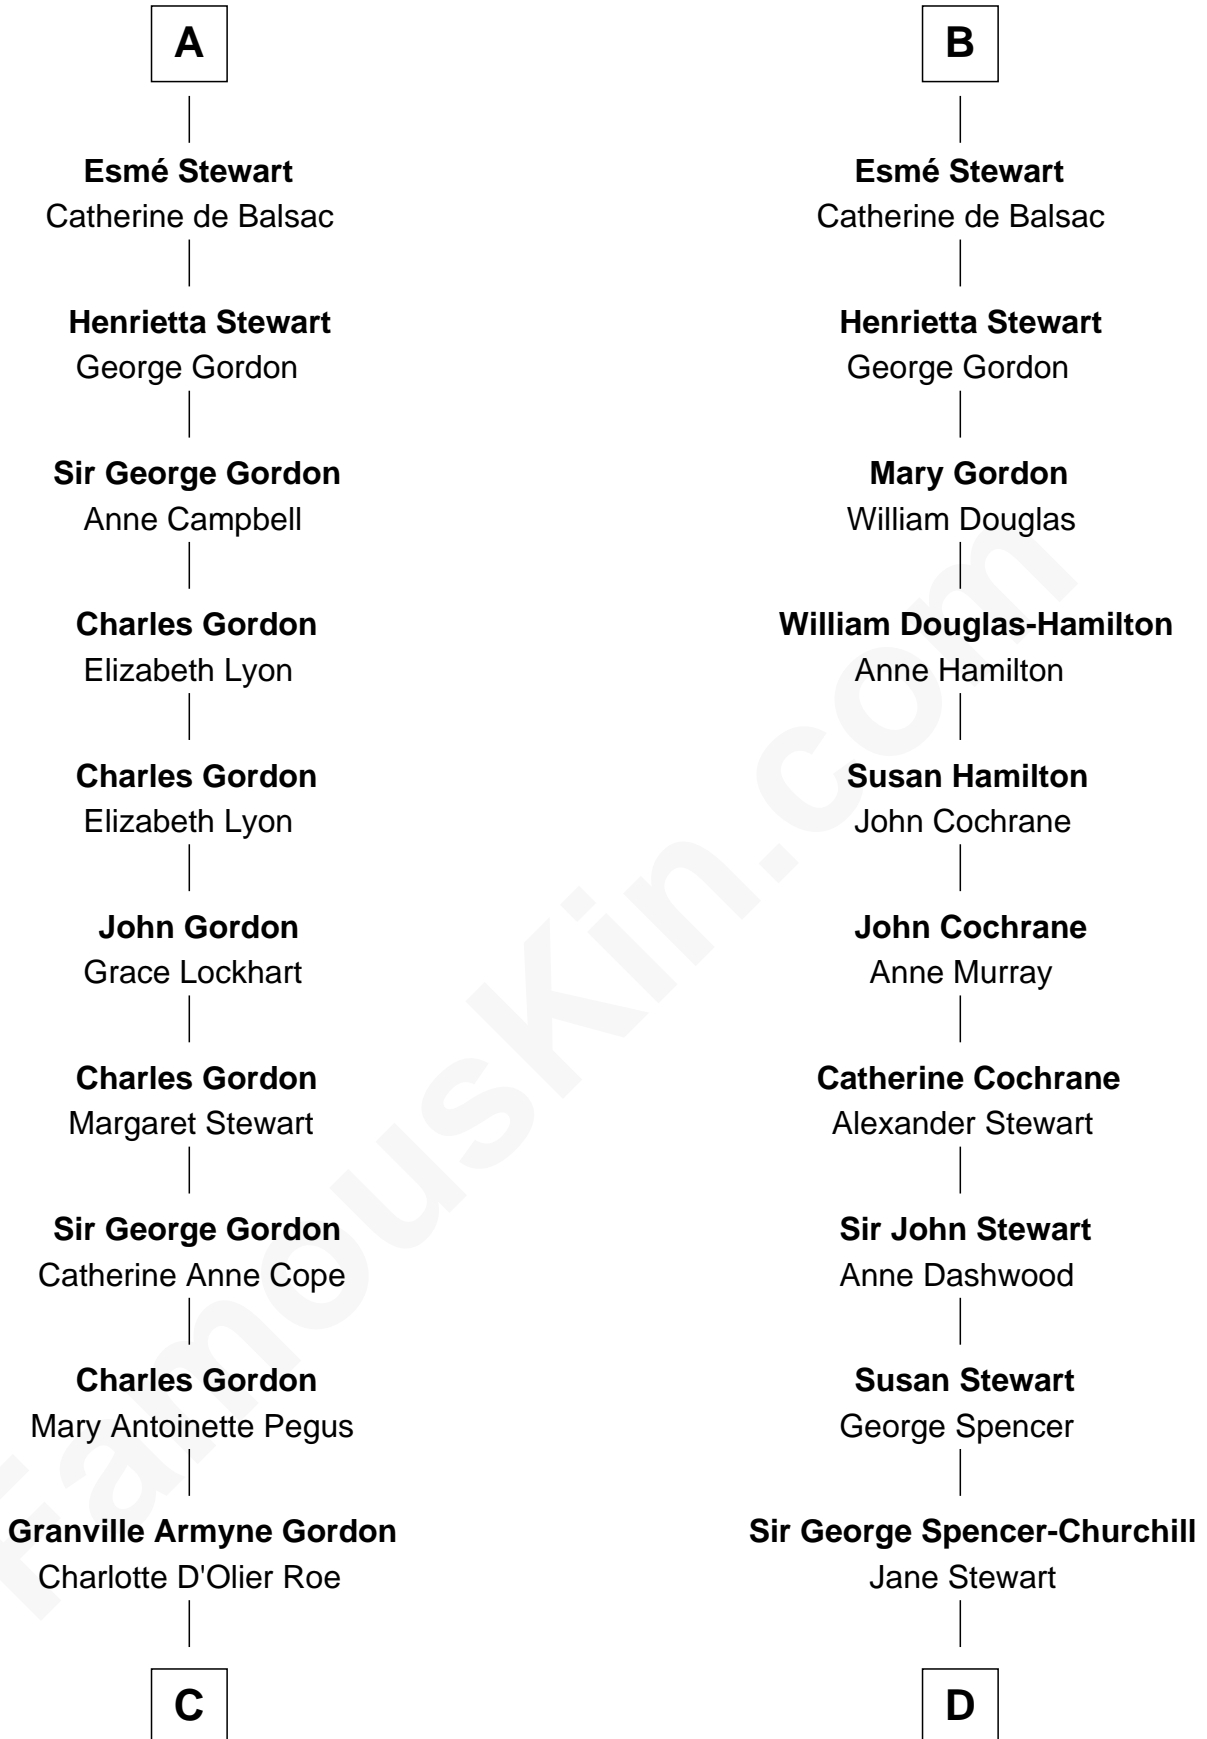

FamousKin.com

Relationship Chart of

Cara Delevingne

Fashion Model and Movie Actress

19th cousin 2 times removed of

Sir Winston Churchill

Prime Minister of the United Kingdom

Hugh of Ross

C

Armyne Evelyne Gordon
Sir Lionel Lawson Faudel-Phillips

Anne Margaret Faudel-Phillips
John Vincent Sheffield

Jane Armyne Sheffield
Sir Jocelyn Edward Greville Stevens

Pandora Anne Stevens
Charles Hamar Delevingne

Cara Delevingne
Model and Actress

D

Sir John Winston Spencer-Churchill
Frances Anne Emily Vane

Randolph Henry Spencer-Churchill
Jeanette Jerome

Sir Winston Churchill
Prime Minister of the United Kingdom