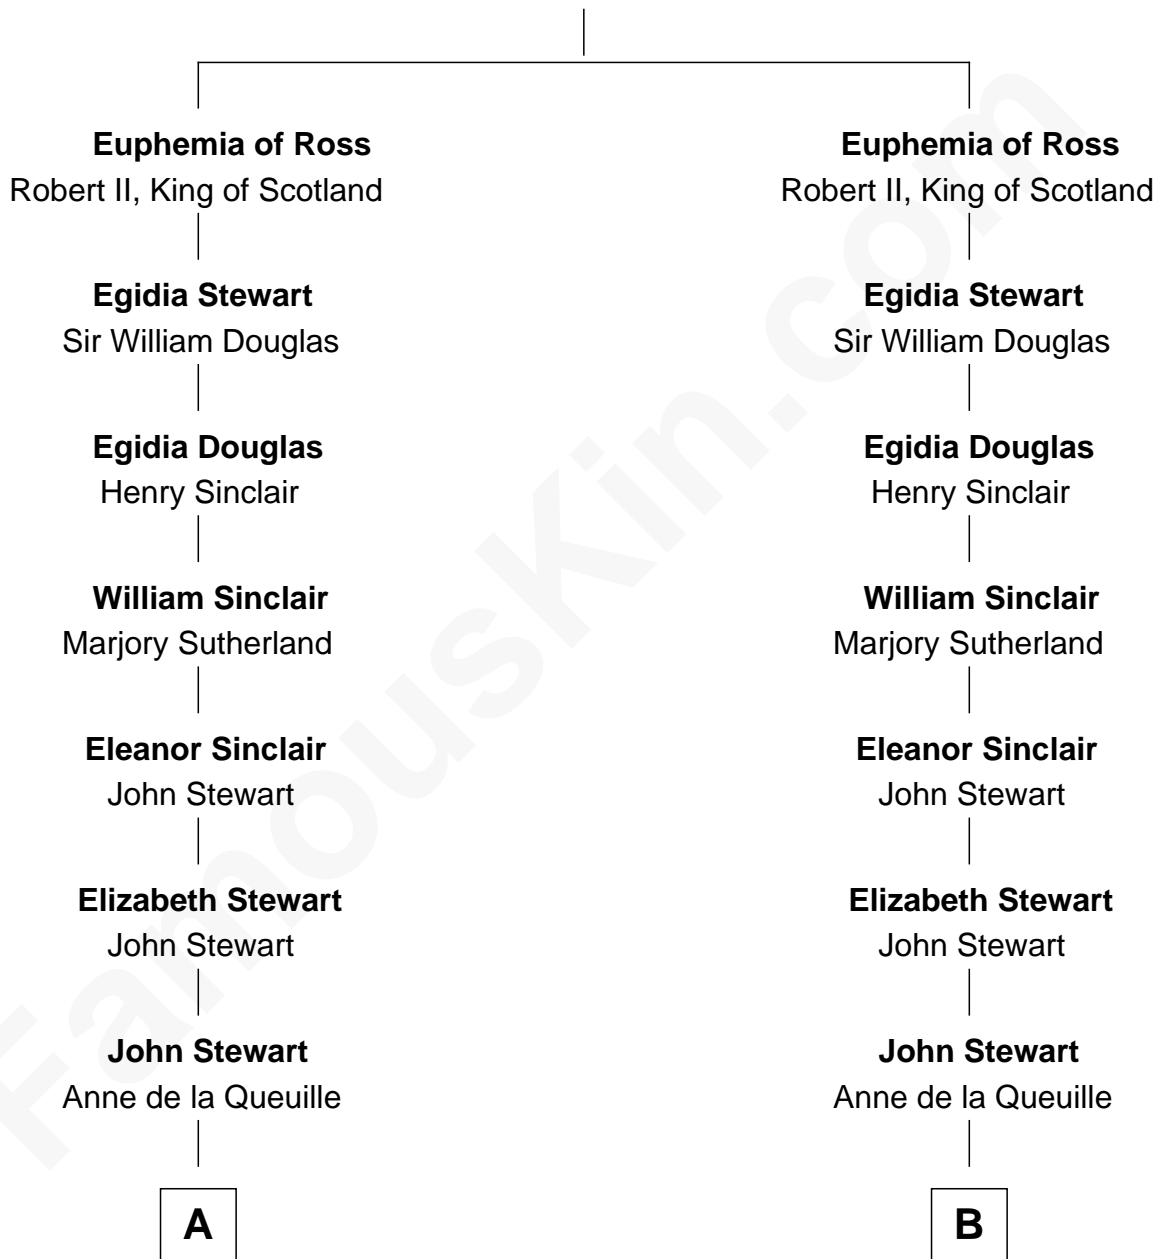

FamousKin.com

Relationship Chart of

Cara Delevingne

Fashion Model and Movie Actress

19th cousin 2 times removed of

Sir Winston Churchill

Prime Minister of the United Kingdom

Hugh of Ross

C

Armyne Evelyne Gordon
Sir Lionel Lawson Faudel-Phillips

Anne Margaret Faudel-Phillips
John Vincent Sheffield

Jane Armyne Sheffield
Sir Jocelyn Edward Greville Stevens

Pandora Anne Stevens
Charles Hamar Delevingne

Cara Delevingne
Model and Actress

D

Sir John Winston Spencer-Churchill
Frances Anne Emily Vane

Randolph Henry Spencer-Churchill
Jeanette Jerome

Sir Winston Churchill
Prime Minister of the United Kingdom