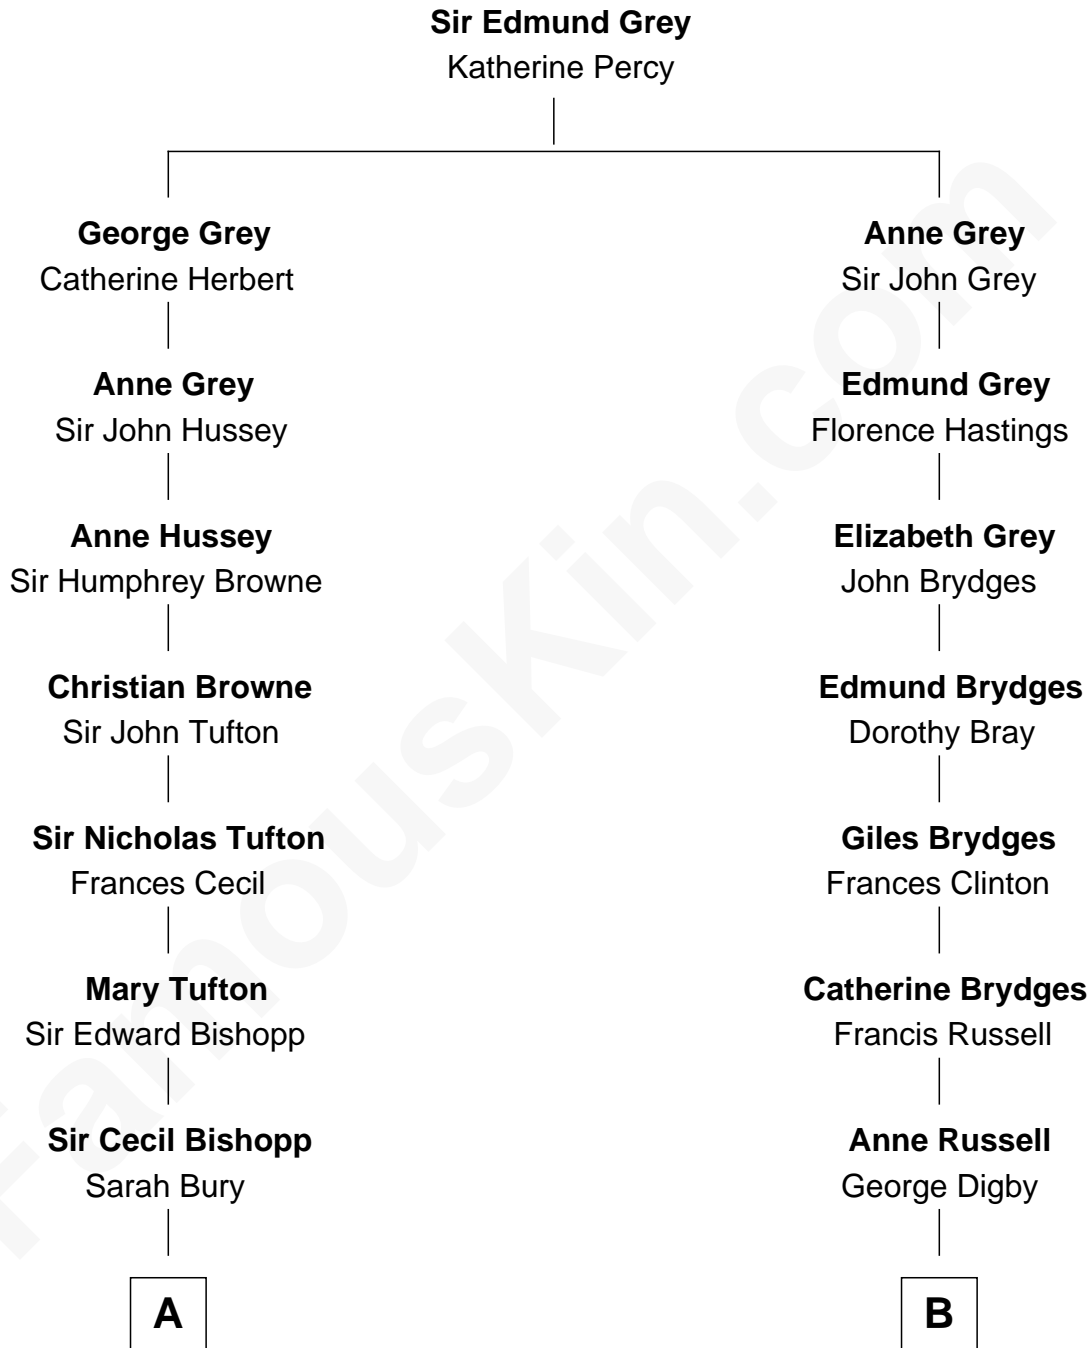

FamousKin.com

Relationship Chart of

Cara Delevingne

Fashion Model and Movie Actress

15th cousin 2 times removed of

Sir Winston Churchill

Prime Minister of the United Kingdom

A

Sir Cecil Bishopp

Elizabeth Dunch

Sir Cecil Bishopp

Anne Boscawen

Catherine Bishopp

Sir Charles Cope

Catherine Anne Cope

Sir George Gordon