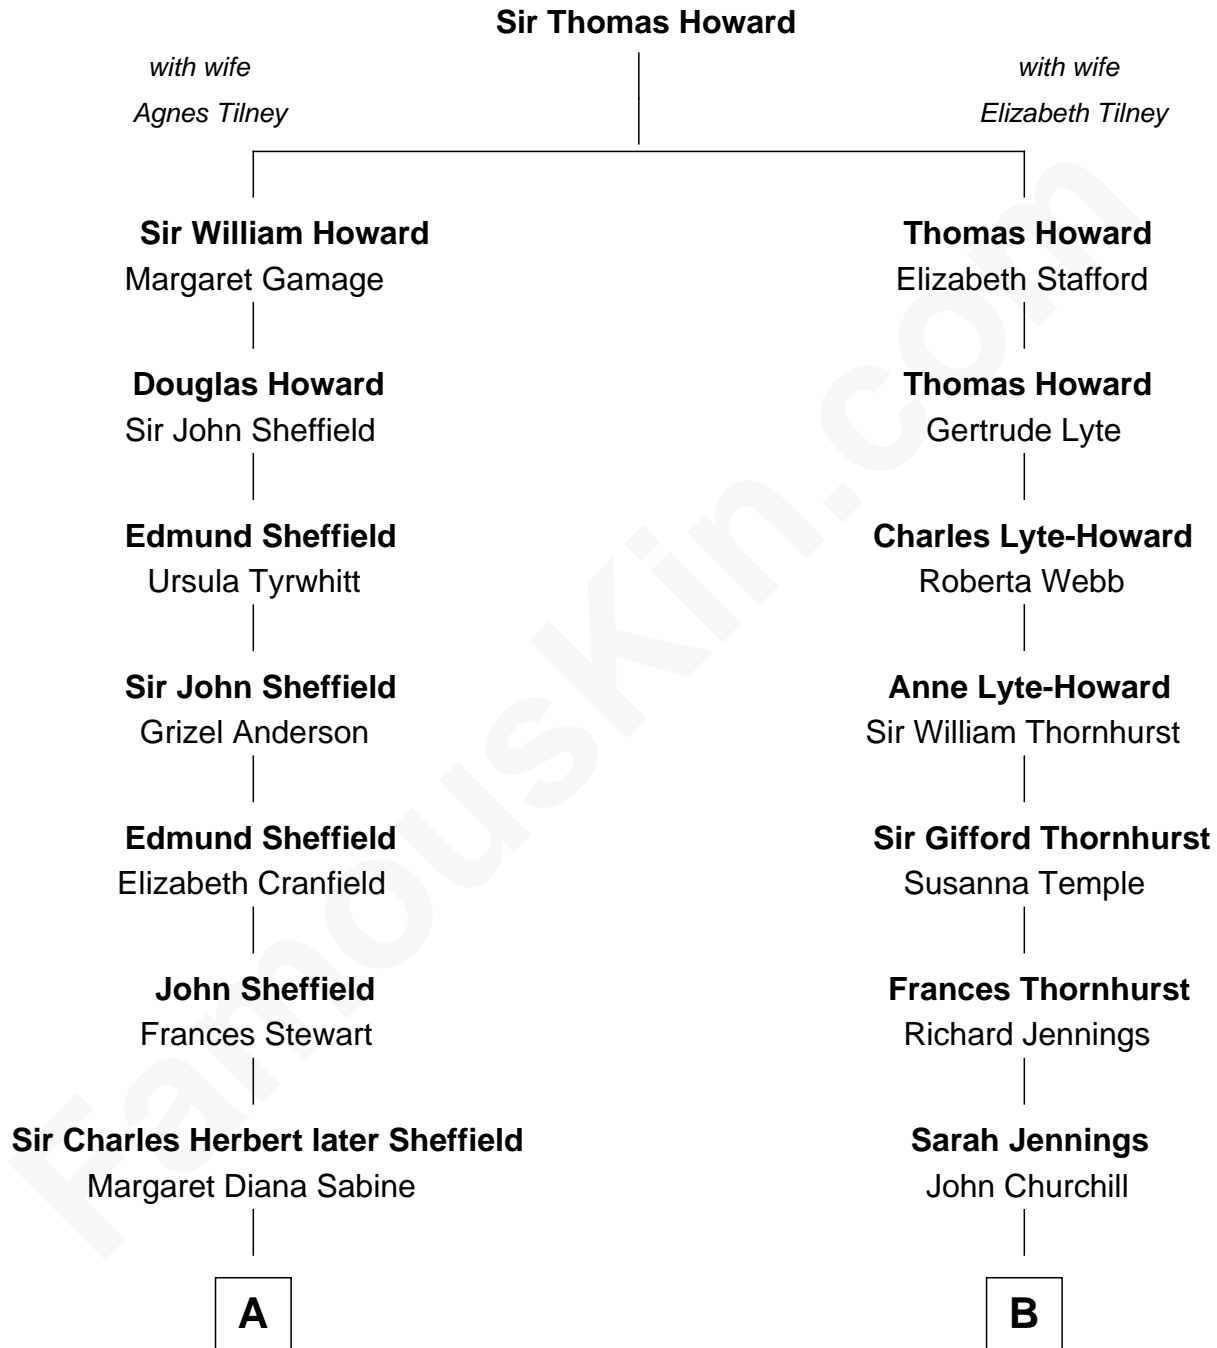

FamousKin.com

Relationship Chart of

Cara Delevingne

Fashion Model and Movie Actress

14th cousin of

Sir Winston Churchill

Prime Minister of the United Kingdom

A

John Vincent Sheffield

Anne Margaret Faudel-Phillips

Jane Armyne Sheffield

Sir Jocelyn Edward Greville Stevens

Pandora Anne Stevens

Charles Hamar Delevingne

Cara Delevingne

Model and Actress