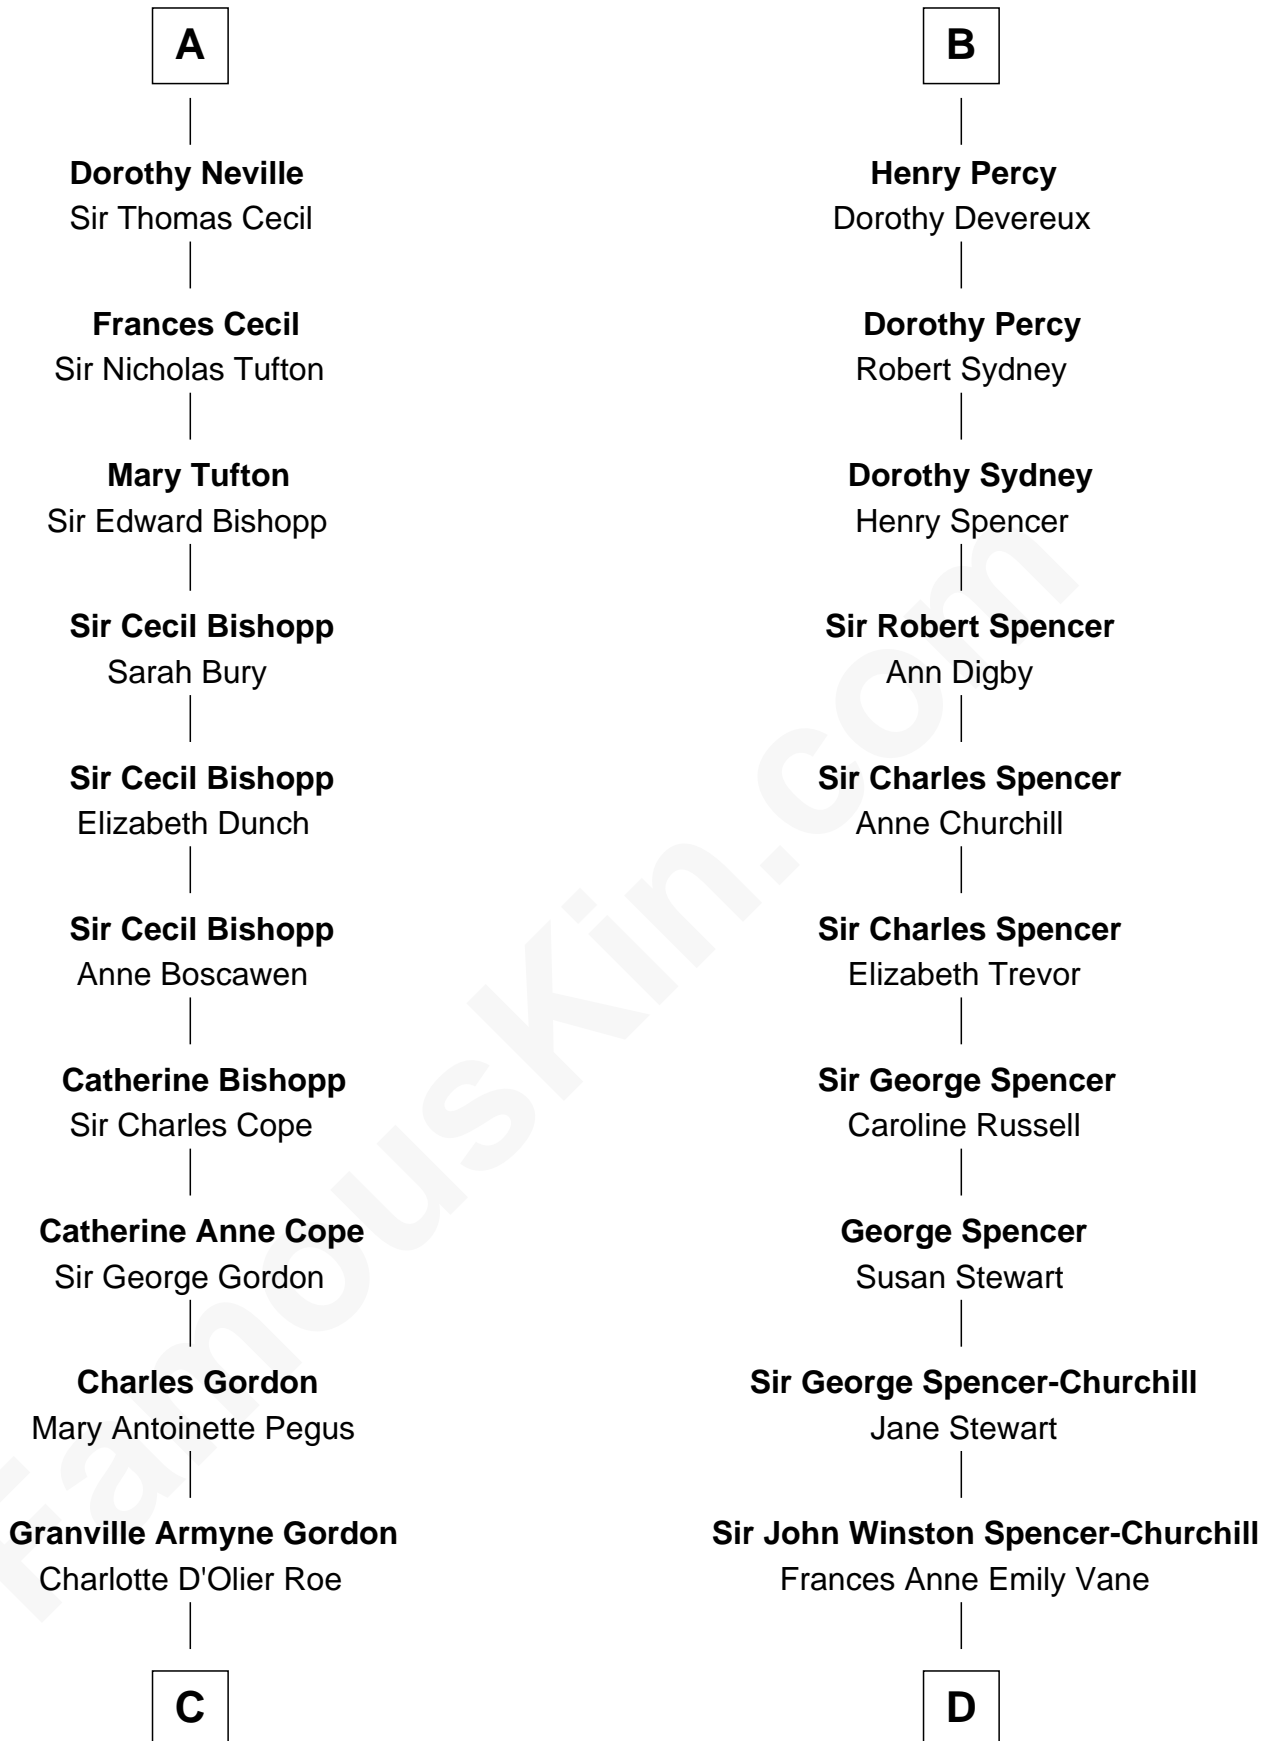

FamousKin.com

Relationship Chart of

Cara Delevingne

Fashion Model and Movie Actress

18th cousin 3 times removed of

Sir Winston Churchill

Prime Minister of the United Kingdom

C

Armyne Evelyne Gordon
Sir Lionel Lawson Faudel-Phillips

Anne Margaret Faudel-Phillips
John Vincent Sheffield

Jane Armyne Sheffield
Sir Jocelyn Edward Greville Stevens

Pandora Anne Stevens
Charles Hamar Delevingne

Cara Delevingne
Model and Actress

D

Randolph Henry Spencer-Churchill
Jeanette Jerome

Sir Winston Churchill
Prime Minister of the United Kingdom