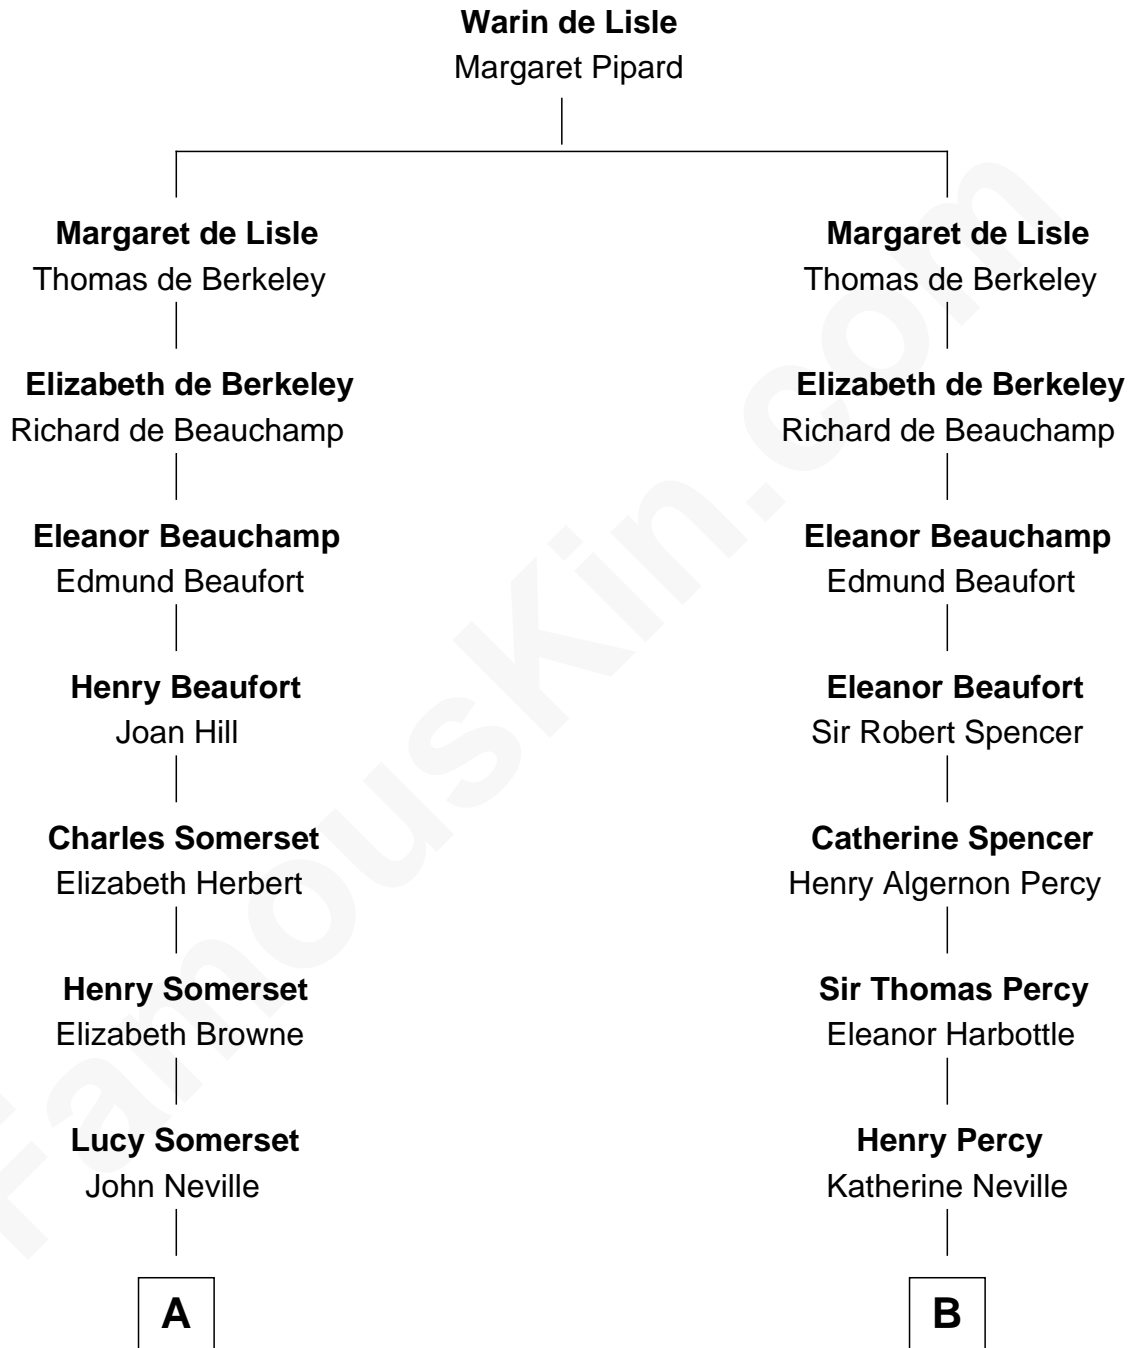

FamousKin.com

Relationship Chart of

Cara Delevingne

Fashion Model and Movie Actress

18th cousin 3 times removed of

Sir Winston Churchill

Prime Minister of the United Kingdom

C

Armyne Evelyne Gordon
Sir Lionel Lawson Faudel-Phillips

Anne Margaret Faudel-Phillips
John Vincent Sheffield

Jane Armyne Sheffield
Sir Jocelyn Edward Greville Stevens

Pandora Anne Stevens
Charles Hamar Delevingne

Cara Delevingne
Model and Actress

D

Randolph Henry Spencer-Churchill
Jeanette Jerome

Sir Winston Churchill
Prime Minister of the United Kingdom