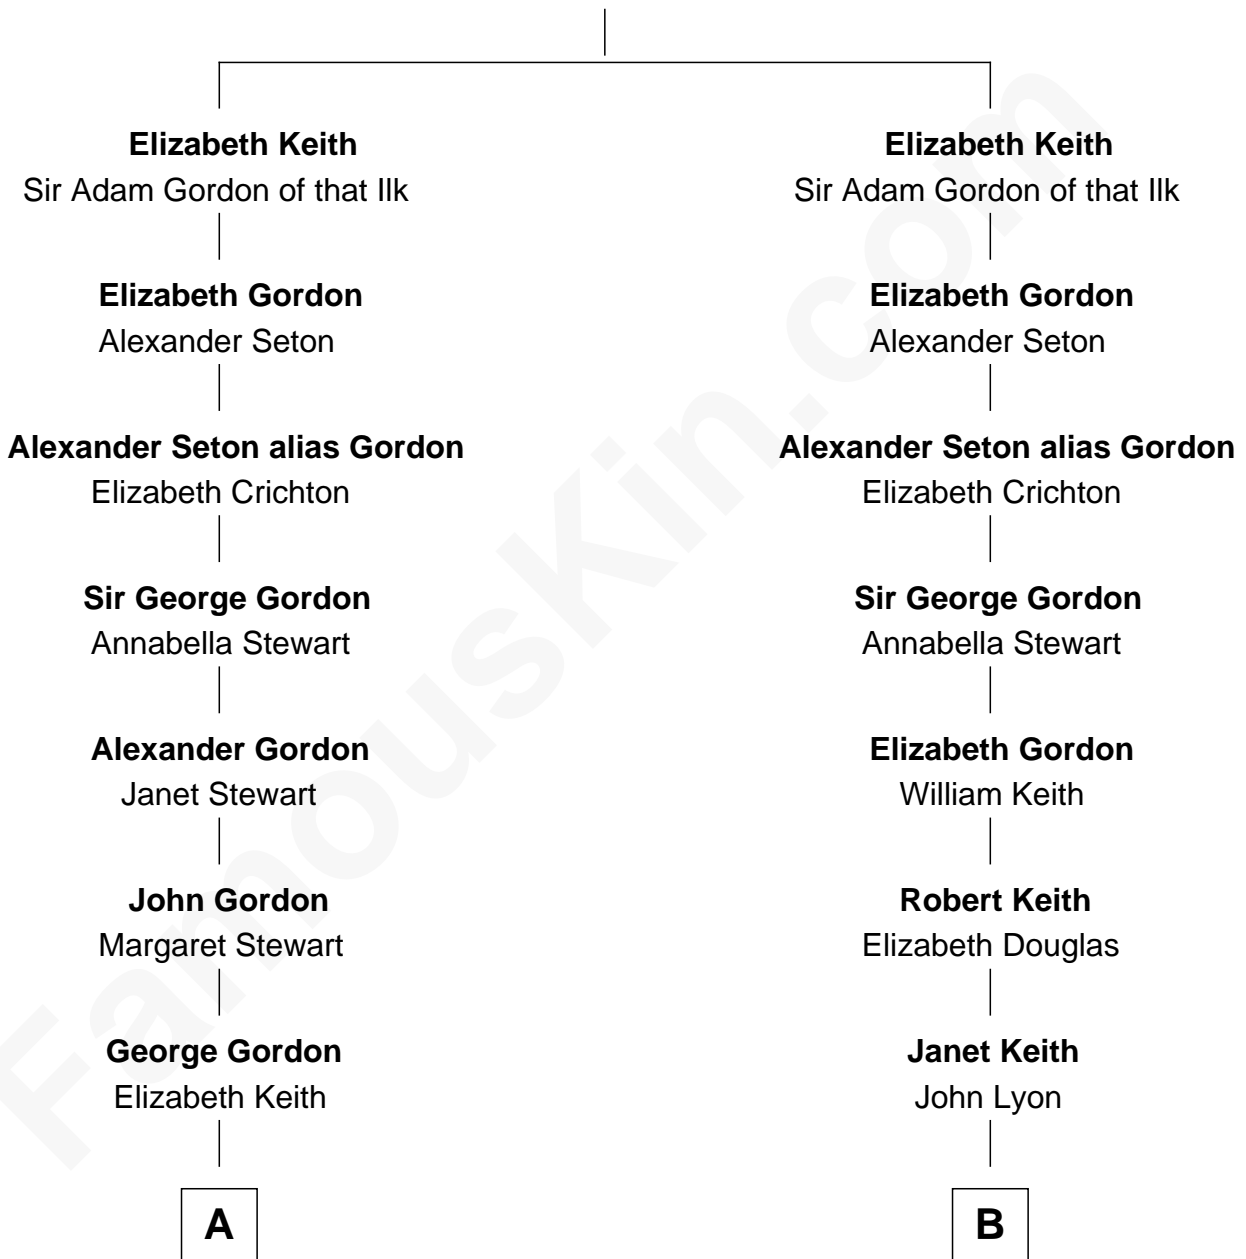

FamousKin.com

Relationship Chart of

Cara Delevingne

Fashion Model and Movie Actress

19th cousin 2 times removed of

Sir Winston Churchill

Prime Minister of the United Kingdom

Sir William Keith

C

Armyne Evelyne Gordon
Sir Lionel Lawson Faudel-Phillips

Anne Margaret Faudel-Phillips
John Vincent Sheffield

Jane Armyne Sheffield
Sir Jocelyn Edward Greville Stevens

Pandora Anne Stevens
Charles Hamar Delevingne

Cara Delevingne
Model and Actress

D

Sir John Winston Spencer-Churchill
Frances Anne Emily Vane

Randolph Henry Spencer-Churchill
Jeanette Jerome

Sir Winston Churchill
Prime Minister of the United Kingdom