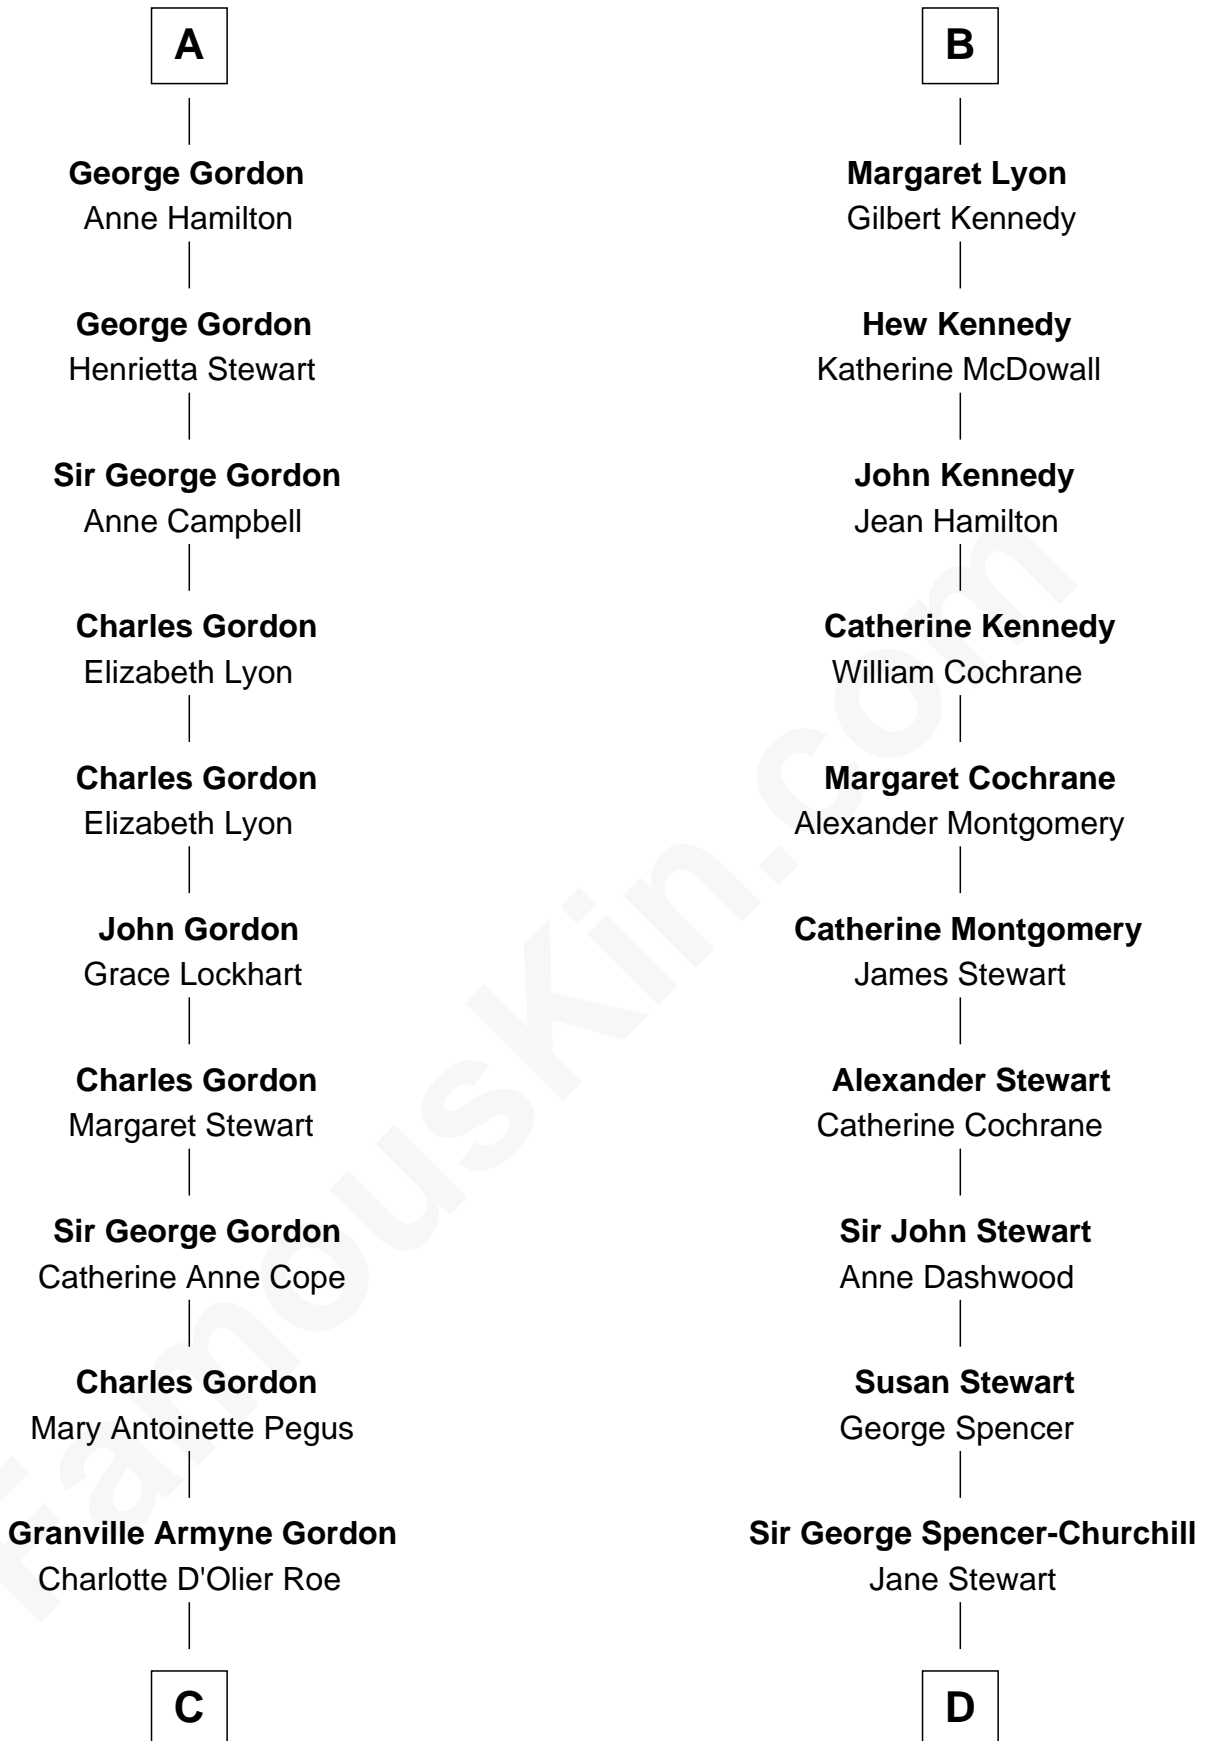

FamousKin.com

Relationship Chart of

Cara Delevingne

Fashion Model and Movie Actress

19th cousin 2 times removed of

Sir Winston Churchill

Prime Minister of the United Kingdom

Sir William Keith

C

Armyne Evelyne Gordon
Sir Lionel Lawson Faudel-Phillips

Anne Margaret Faudel-Phillips
John Vincent Sheffield

Jane Armyne Sheffield
Sir Jocelyn Edward Greville Stevens

Pandora Anne Stevens
Charles Hamar Delevingne

Cara Delevingne
Model and Actress

D

Sir John Winston Spencer-Churchill
Frances Anne Emily Vane

Randolph Henry Spencer-Churchill
Jeanette Jerome

Sir Winston Churchill
Prime Minister of the United Kingdom