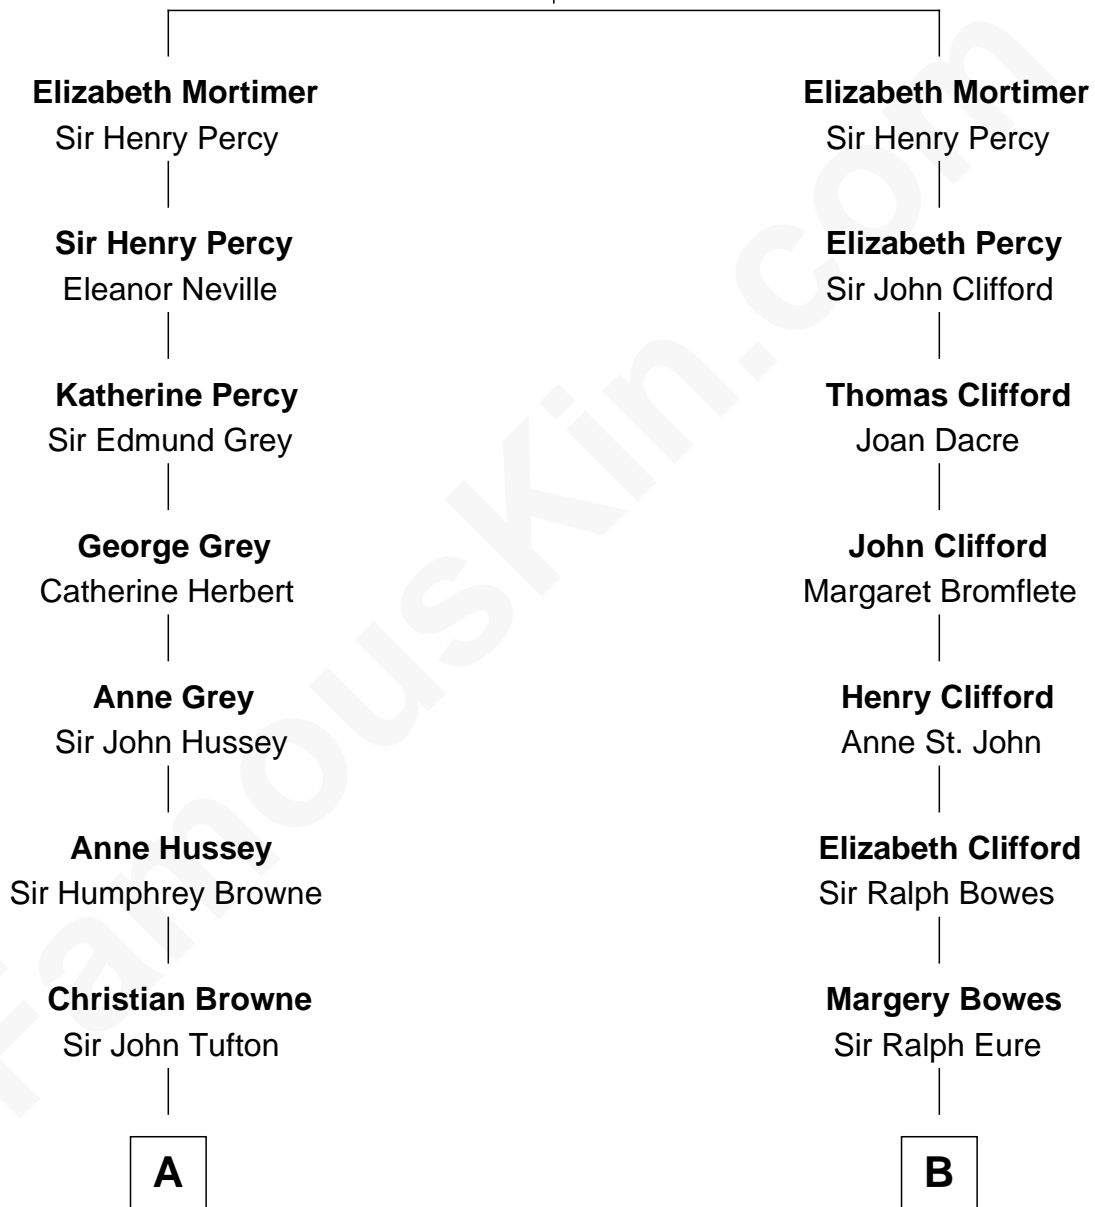

## Relationship Chart of

### Cara Delevingne

*Fashion Model and Movie Actress*

17th cousin 3 times removed of

### William Howard Taft

*27th U.S. President*

**Edmund Mortimer**  
Philippa Plantagenet

**C**

**Anne Margaret Faudel-Phillips**

John Vincent Sheffield

**Jane Armyne Sheffield**

Sir Jocelyn Edward Greville Stevens