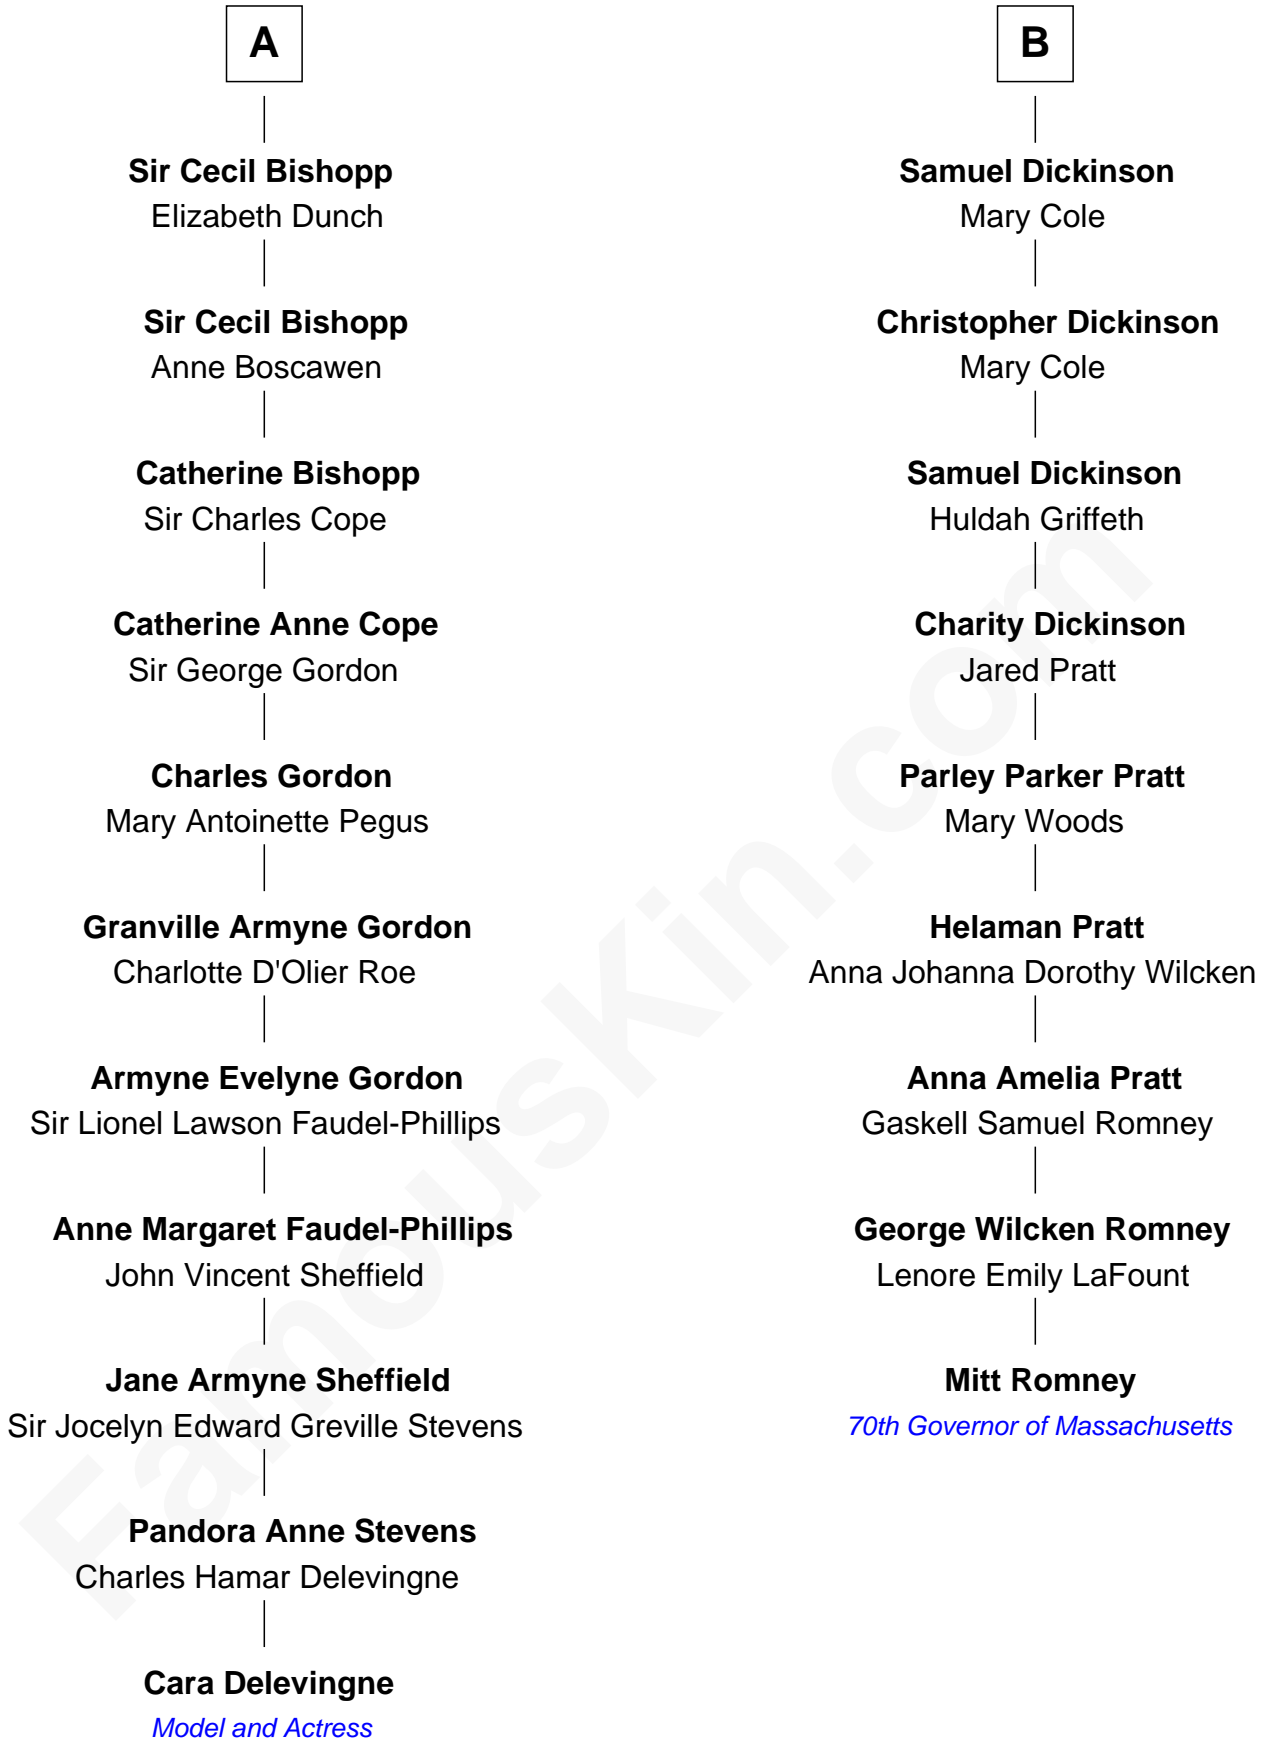

### Mitt Romney

*70th Governor of Massachusetts*

**Humphrey Stafford**

Katherine Fray

**Anne Stafford**  
Sir Richard Neville

**John Neville**  
Dorothy de Vere

**John Neville**  
Lucy Somerset

**Dorothy Neville**  
Sir Thomas Cecil

**Frances Cecil**  
Sir Nicholas Tufton

**Mary Tufton**  
Sir Edward Bishopp

**Sir Cecil Bishopp**  
Sarah Bury

**A**

**Sir Humphrey Stafford**  
Margaret Fogge

**Sir Humphrey Stafford**  
Margaret Tame

**Ellen Stafford**  
Thomas Barlow

**Stafford Barlow**  
-----

**Audrey Barlow**  
William Almy

**Annis Almy**  
John Greene

**Philippa Greene**  
Charles Dickinson

Probable

**B**

Cara Delevingne photo by [Gage Skidmore](#) (CC BY-SA 2.0)

Mitt Romney photo by [Gage Skidmore](#) (CC BY-SA 3.0)