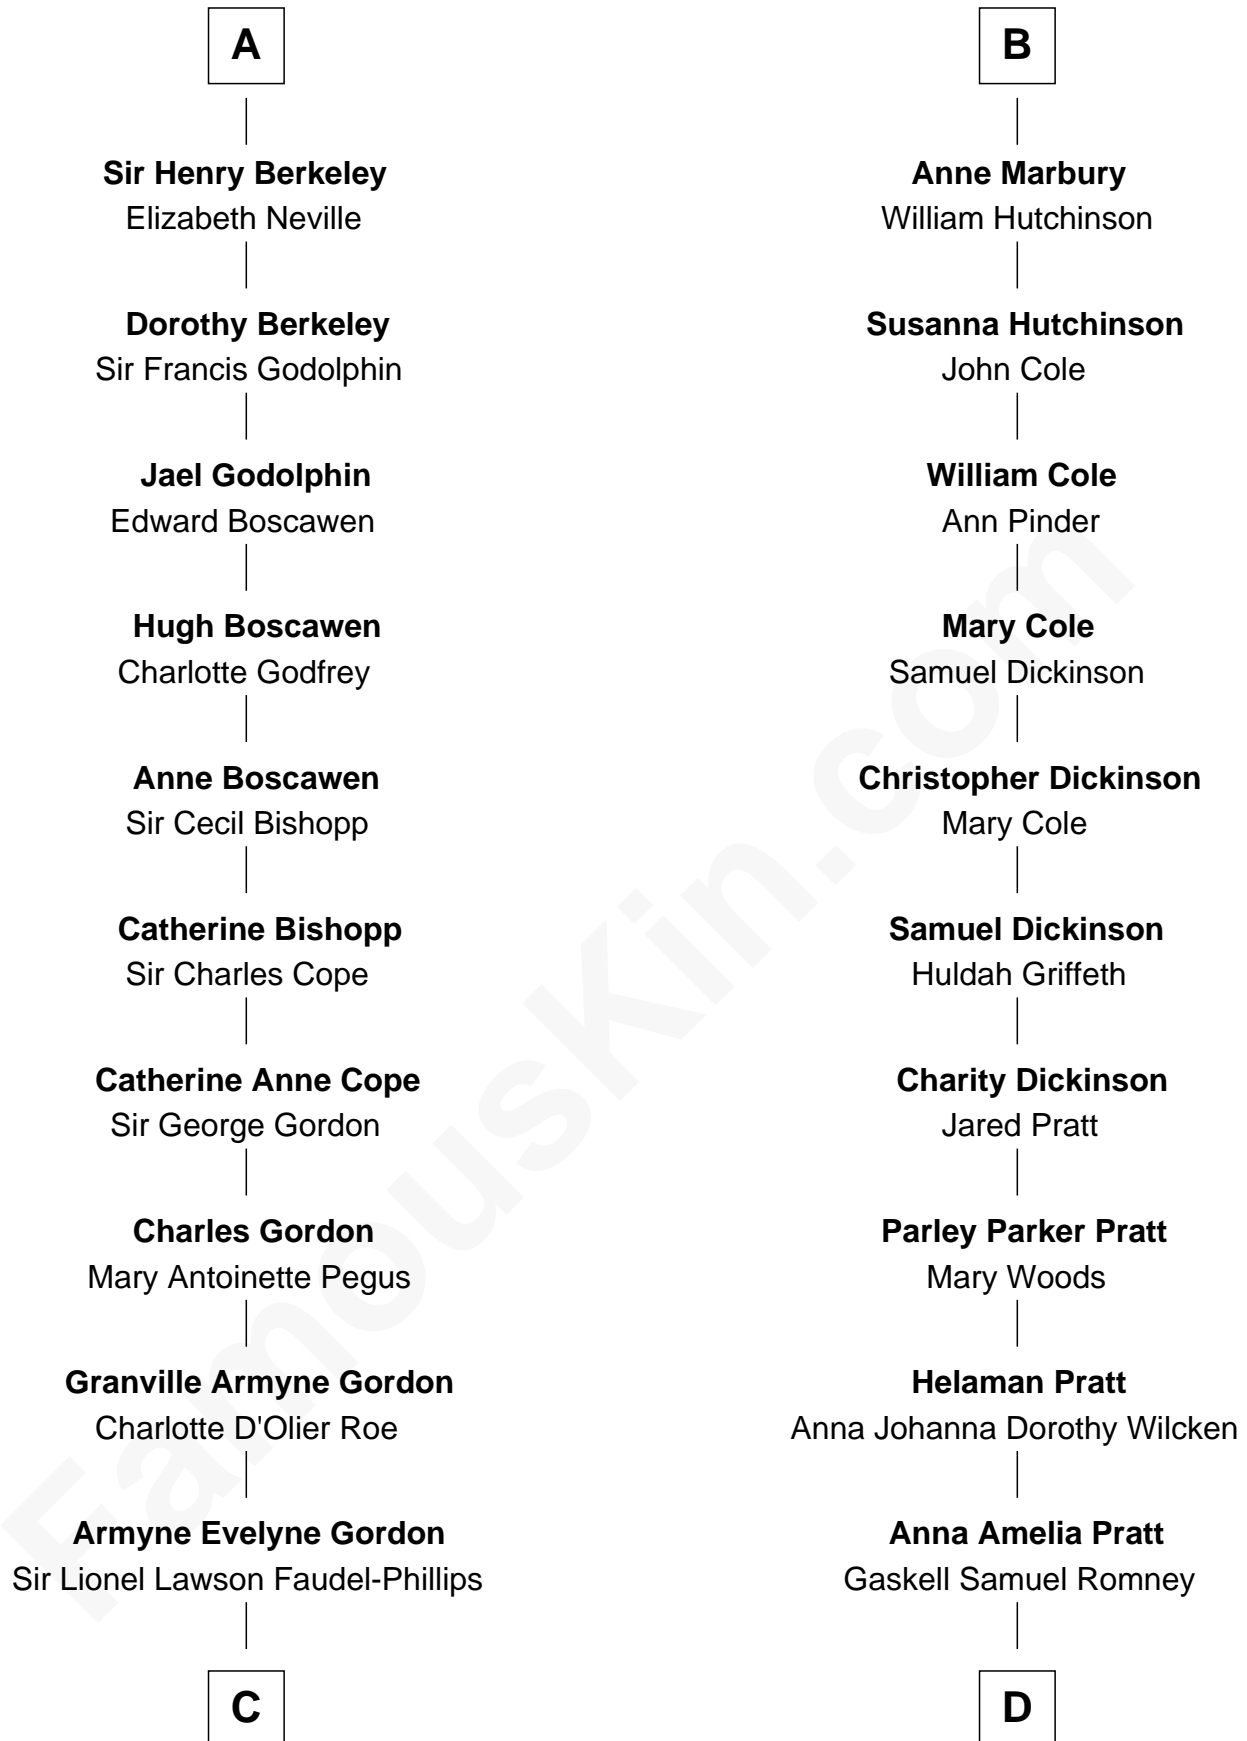

FamousKin.com Relationship Chart of

Cara Delevingne

Fashion Model and Movie Actress

18th cousin 2 times removed of

Mitt Romney

70th Governor of Massachusetts

C

Anne Margaret Faudel-Phillips

John Vincent Sheffield

Jane Armyne Sheffield

Sir Jocelyn Edward Greville Stevens

Pandora Anne Stevens

Charles Hamar Delevingne

Cara Delevingne

Model and Actress

D

George Wilcken Romney

Lenore Emily LaFount

Mitt Romney

70th Governor of Massachusetts