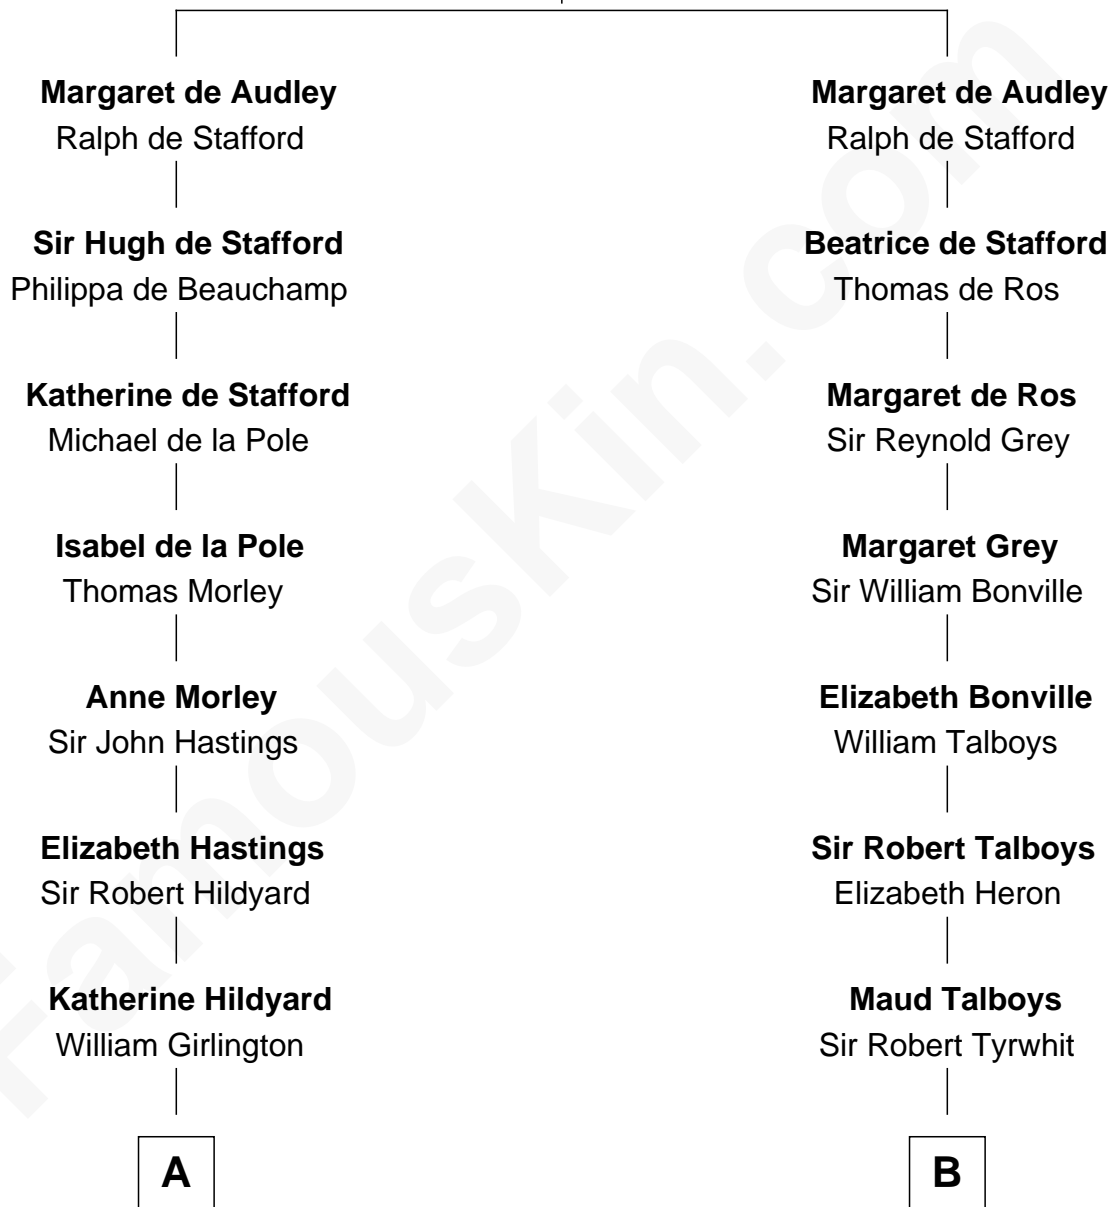

FamousKin.com

Relationship Chart of

Cara Delevingne

Fashion Model and Movie Actress

20th cousin 1 time removed of

Mitt Romney

70th Governor of Massachusetts

Hugh de Audley
Margaret de Clare

C

Sir Berkeley Digby George Sheffield
Julia Mary de Tuyll van Serooskerken

John Vincent Sheffield
Anne Margaret Faudel-Phillips

Jane Armyne Sheffield
Sir Jocelyn Edward Greville Stevens

Pandora Anne Stevens
Charles Hamar Delevingne

Cara Delevingne
Model and Actress

D

Charles Edward Robison
Rosetta Mary Berry

Alma Luella Robison
Harold Arundel LaFount

Lenore Emily LaFount
George Wilcken Romney

Mitt Romney
70th Governor of Massachusetts