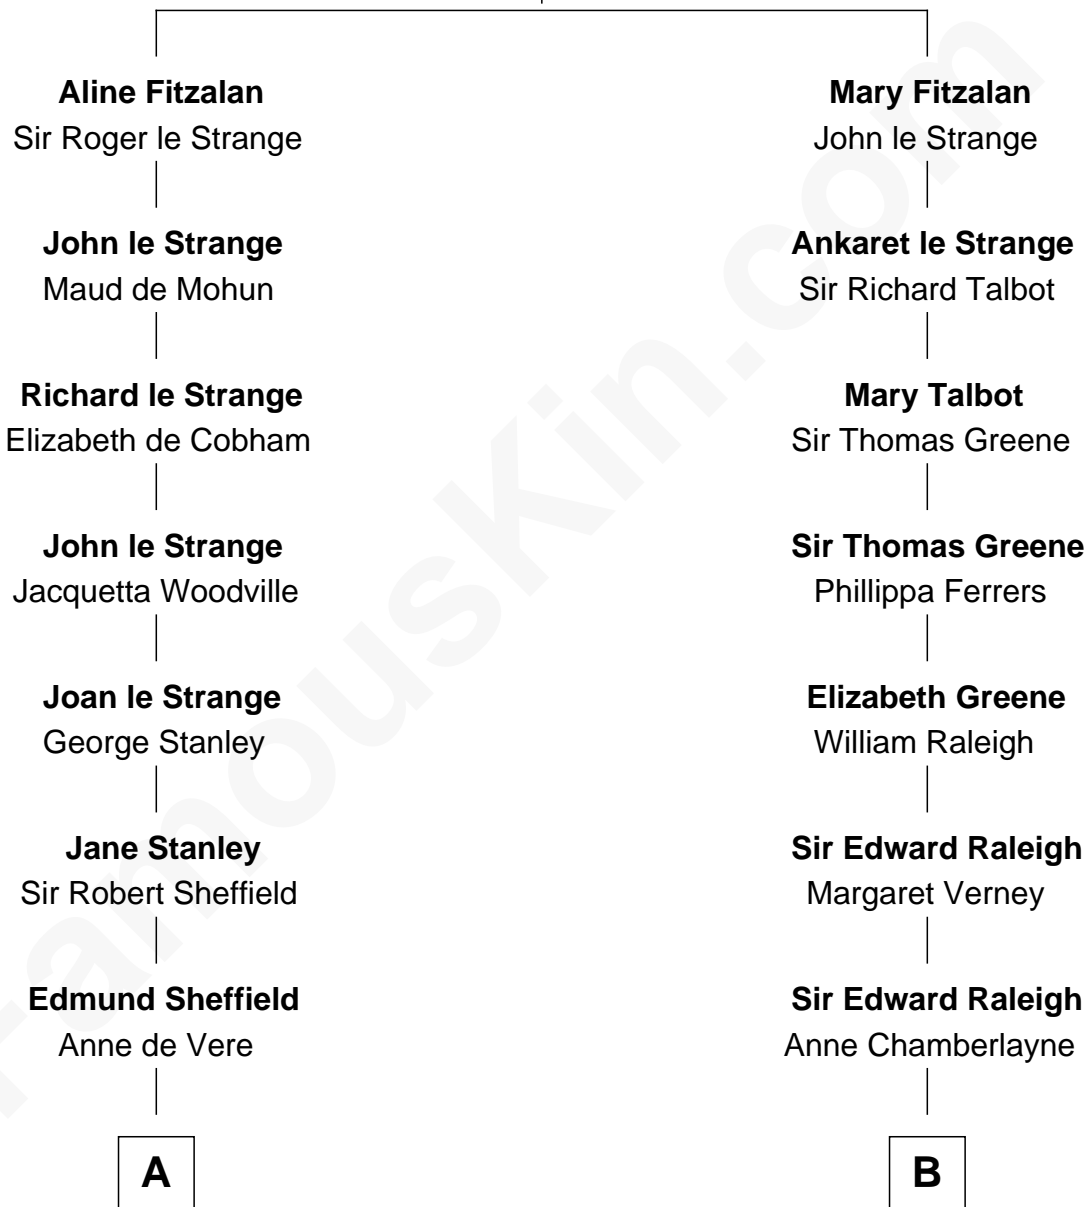

FamousKin.com

Relationship Chart of

Cara Delevingne

Fashion Model and Movie Actress

20th cousin 1 time removed of

Mitt Romney

70th Governor of Massachusetts

Edmund Fitzalan

Alice de Warenne

C

John Vincent Sheffield
Anne Margaret Faudel-Phillips

Jane Armyne Sheffield
Sir Jocelyn Edward Greville Stevens

Pandora Anne Stevens
Charles Hamar Delevingne

Cara Delevingne
Model and Actress

D

Parley Parker Pratt
Mary Woods

Helaman Pratt
Anna Johanna Dorothy Wilcken

Anna Amelia Pratt
Gaskell Samuel Romney

George Wilcken Romney
Lenore Emily LaFount

Mitt Romney
70th Governor of Massachusetts