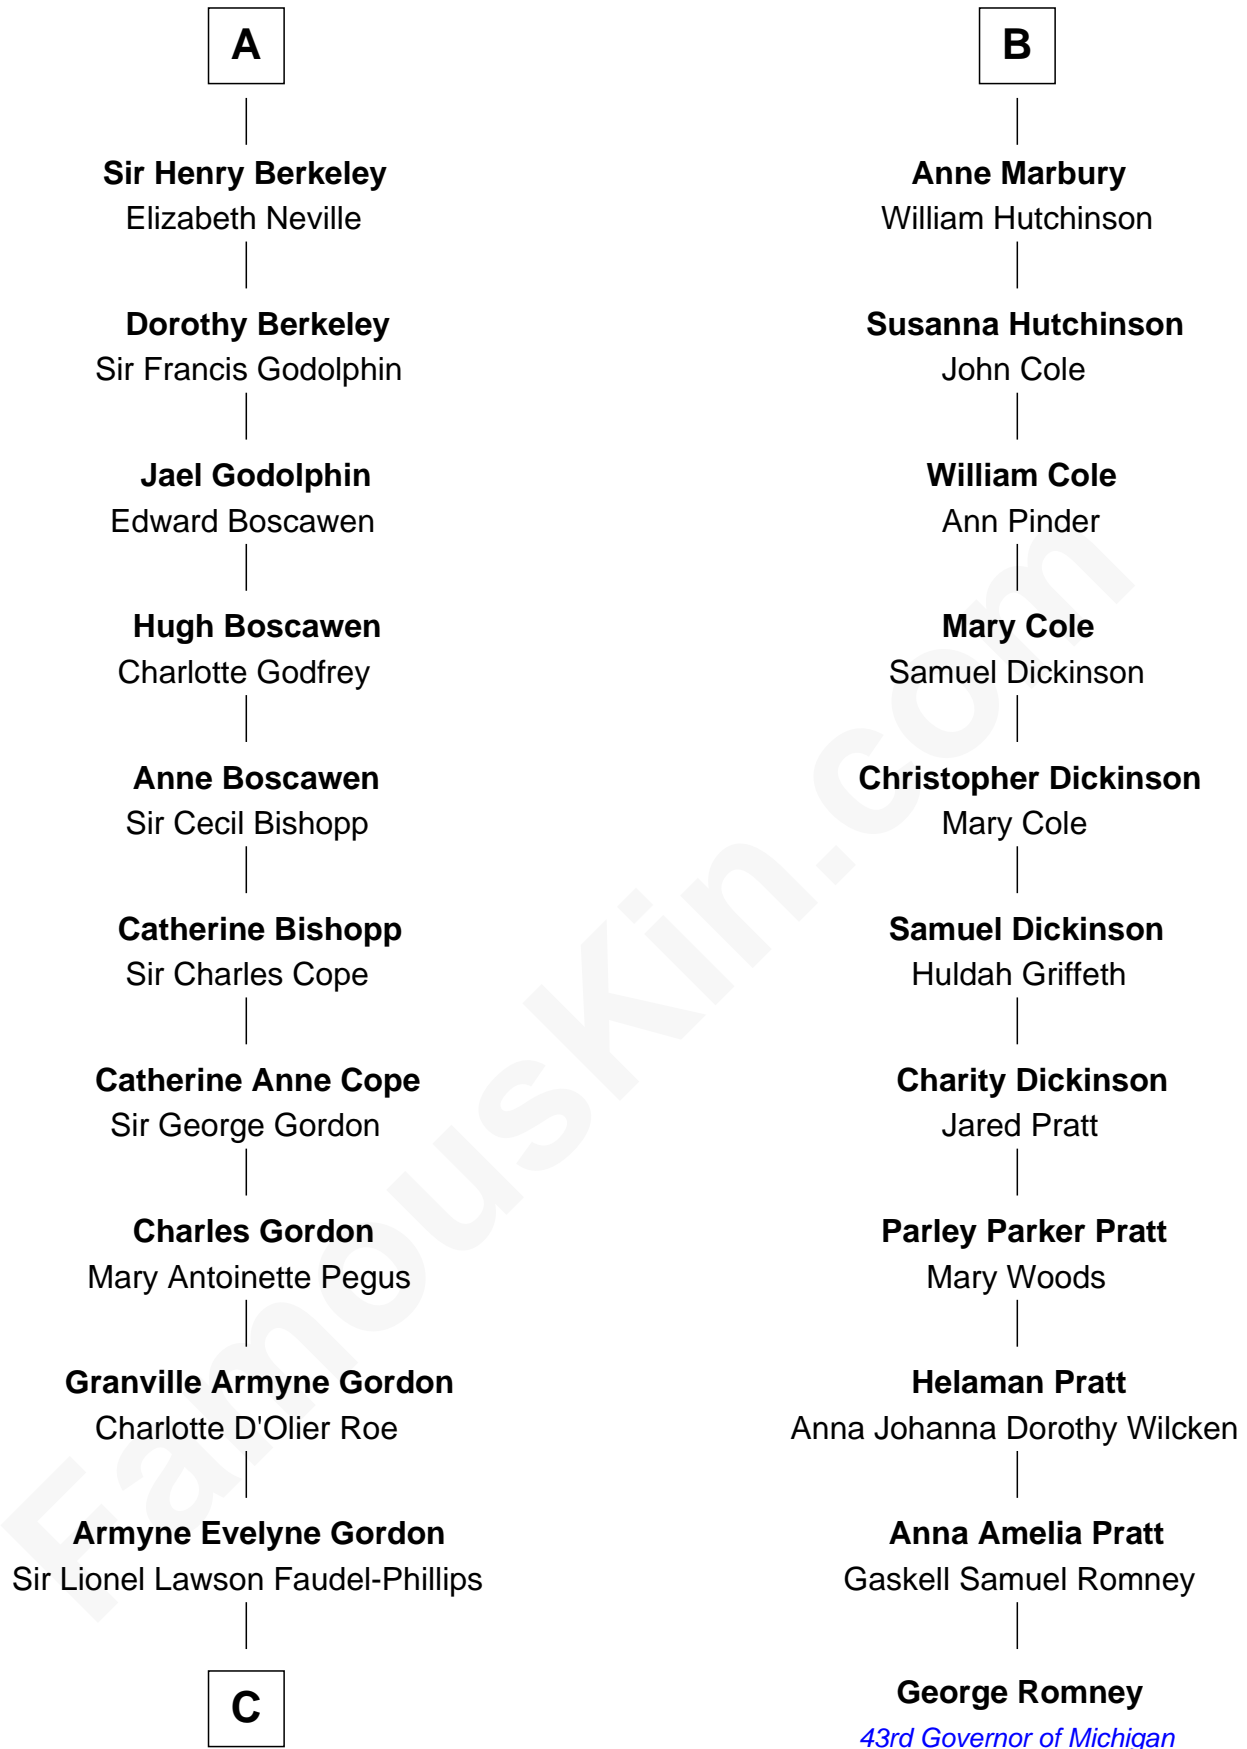

## Relationship Chart of

### Cara Delevingne

*Fashion Model and Movie Actress*

17th cousin 3 times removed of

**George Romney**

*43rd Governor of Michigan*

**C**

**Anne Margaret Faudel-Phillips**

John Vincent Sheffield

**Jane Armyne Sheffield**

Sir Jocelyn Edward Greville Stevens

**Pandora Anne Stevens**

Charles Hamar Delevingne

**Cara Delevingne**

*Model and Actress*

FamousKin.com