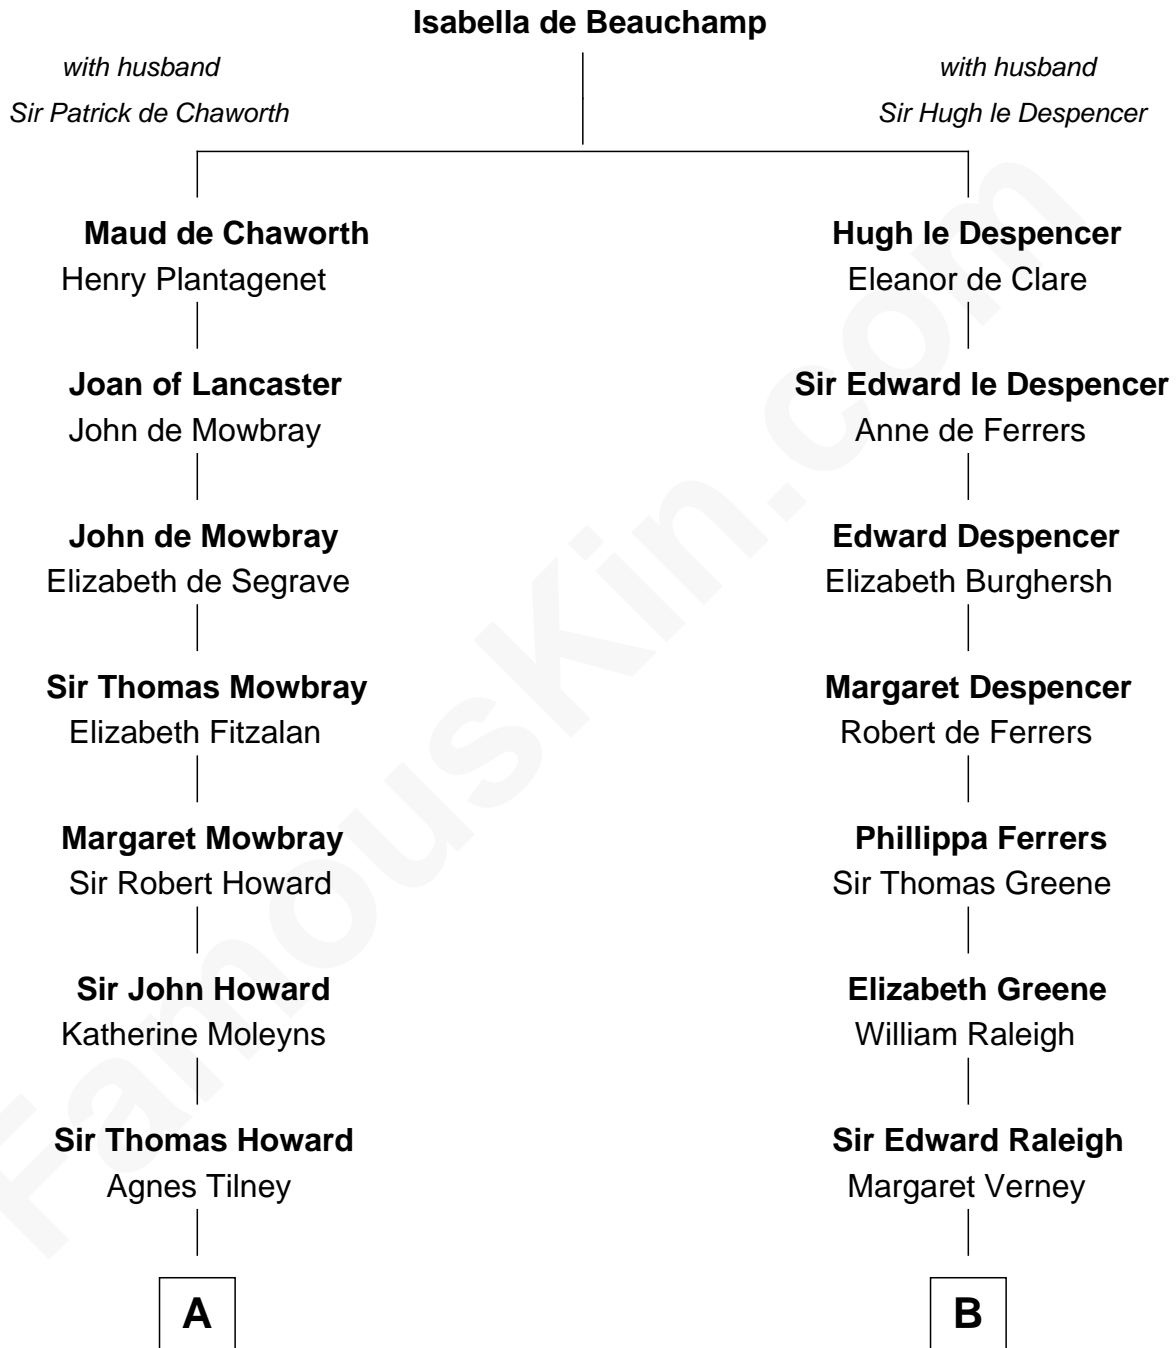

## Relationship Chart of

### Cara Delevingne

*Fashion Model and Movie Actress*

21st cousin of

### George Romney

*43rd Governor of Michigan*

**C**

**Sir Berkeley Digby George Sheffield**  
Julia Mary de Tuyll van Serooskerken

**John Vincent Sheffield**  
Anne Margaret Faudel-Phillips

**Jane Armyne Sheffield**  
Sir Jocelyn Edward Greville Stevens