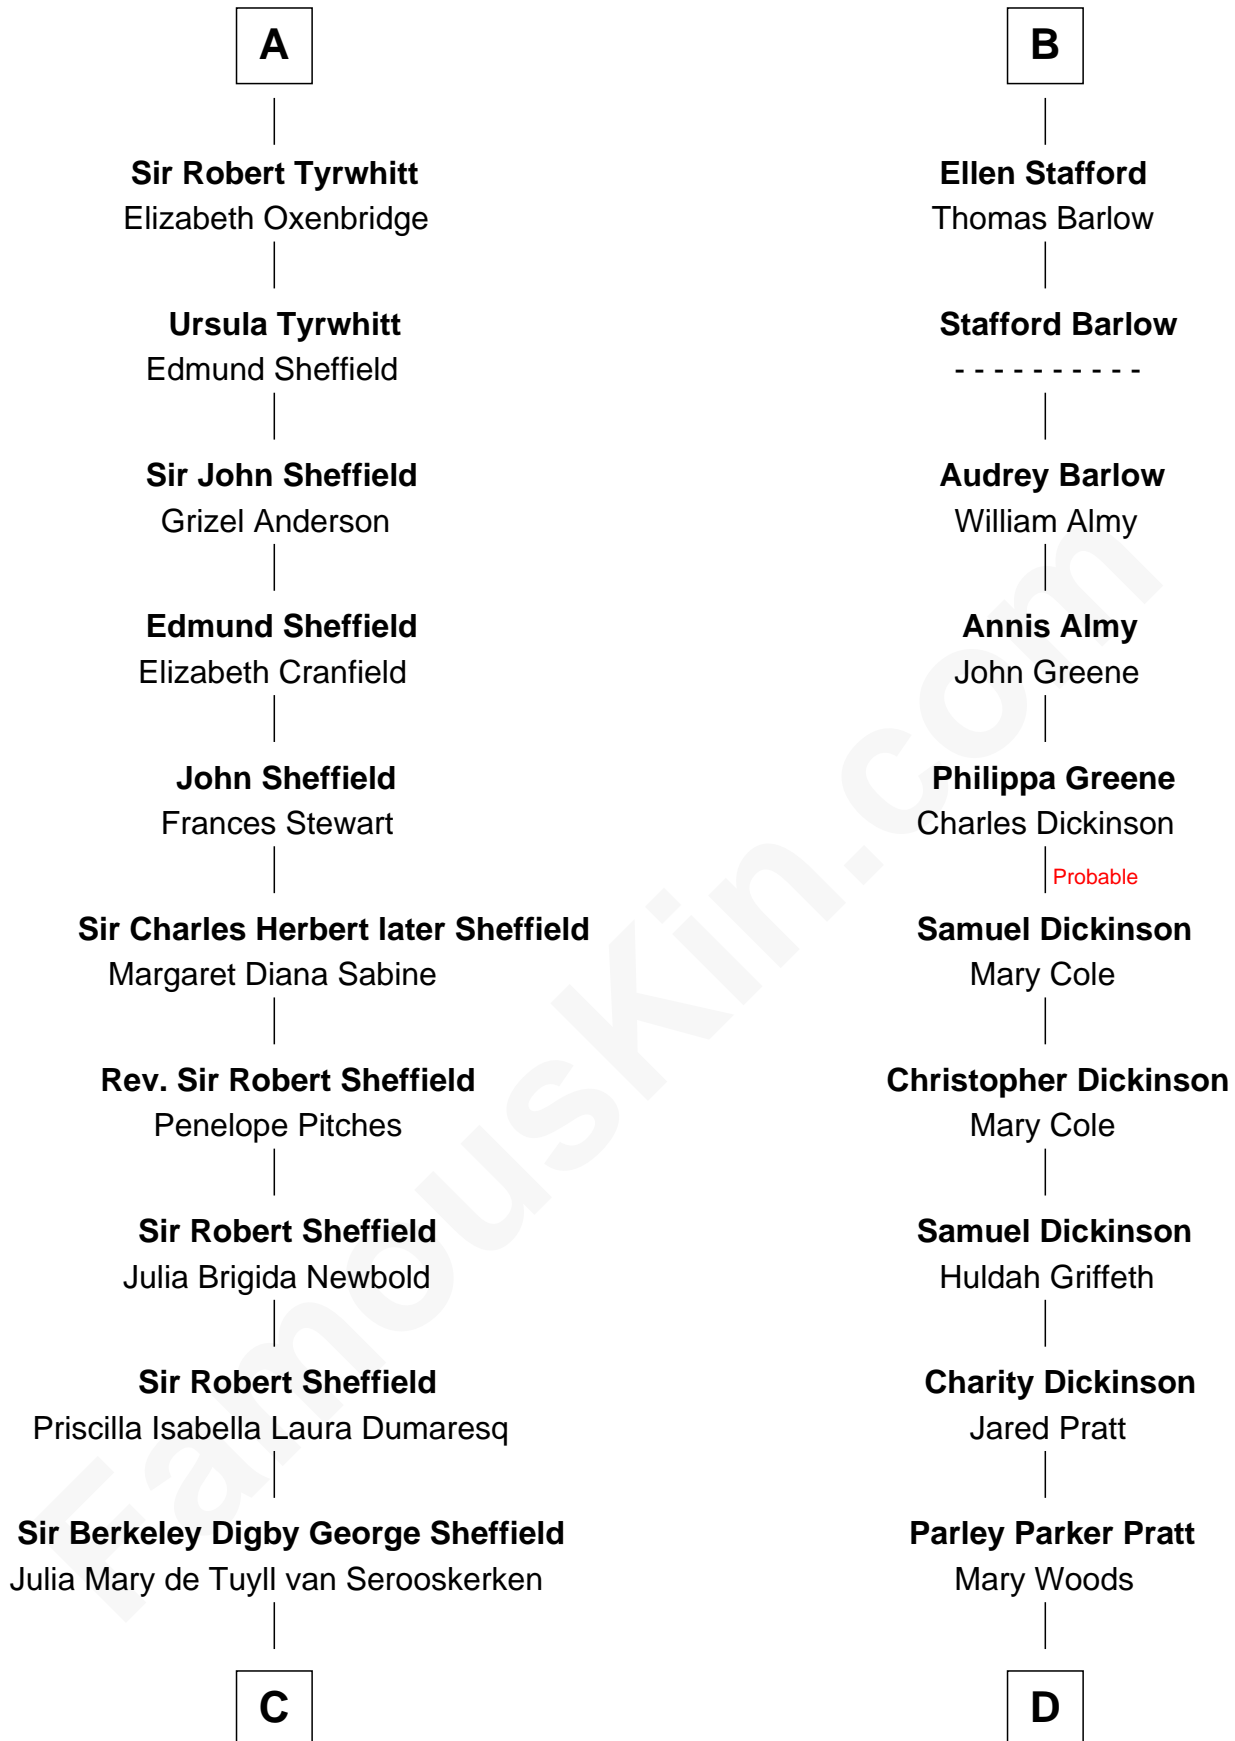

FamousKin.com

Relationship Chart of

Cara Delevingne

Fashion Model and Movie Actress

19th cousin 1 time removed of

George Romney

43rd Governor of Michigan

Ralph de Stafford

Katherine Hildyard
William Girlington

Sir Humphrey Stafford
Margaret Fogge

Isabel Girlington
Sir William Tyrwhitt

Sir Humphrey Stafford
Margaret Tame

A

B

C

John Vincent Sheffield
Anne Margaret Faudel-Phillips

Jane Armyne Sheffield
Sir Jocelyn Edward Greville Stevens

Pandora Anne Stevens
Charles Hamar Delevingne

Cara Delevingne
Model and Actress

D

Helaman Pratt
Anna Johanna Dorothy Wilcken

Anna Amelia Pratt
Gaskell Samuel Romney