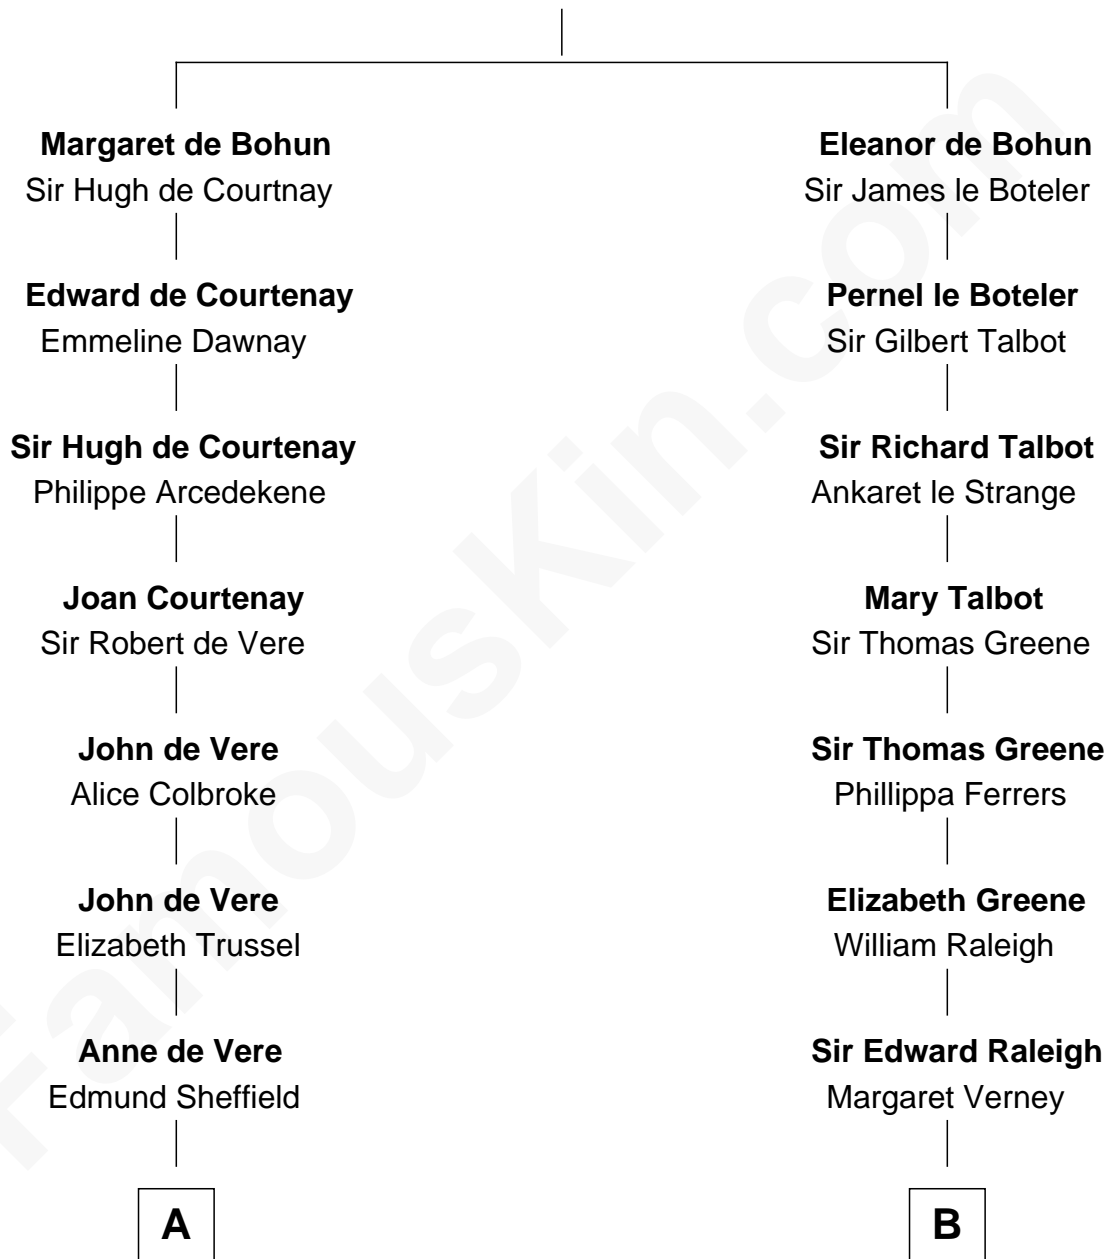

## Relationship Chart of

### Cara Delevingne

*Fashion Model and Movie Actress*

20th cousin 1 time removed of

### George Romney

*43rd Governor of Michigan*

**Humphrey de Bohun**  
Elizabeth Plantagenet

**C**

**John Vincent Sheffield**  
Anne Margaret Faudel-Phillips

**Jane Armyne Sheffield**  
Sir Jocelyn Edward Greville Stevens