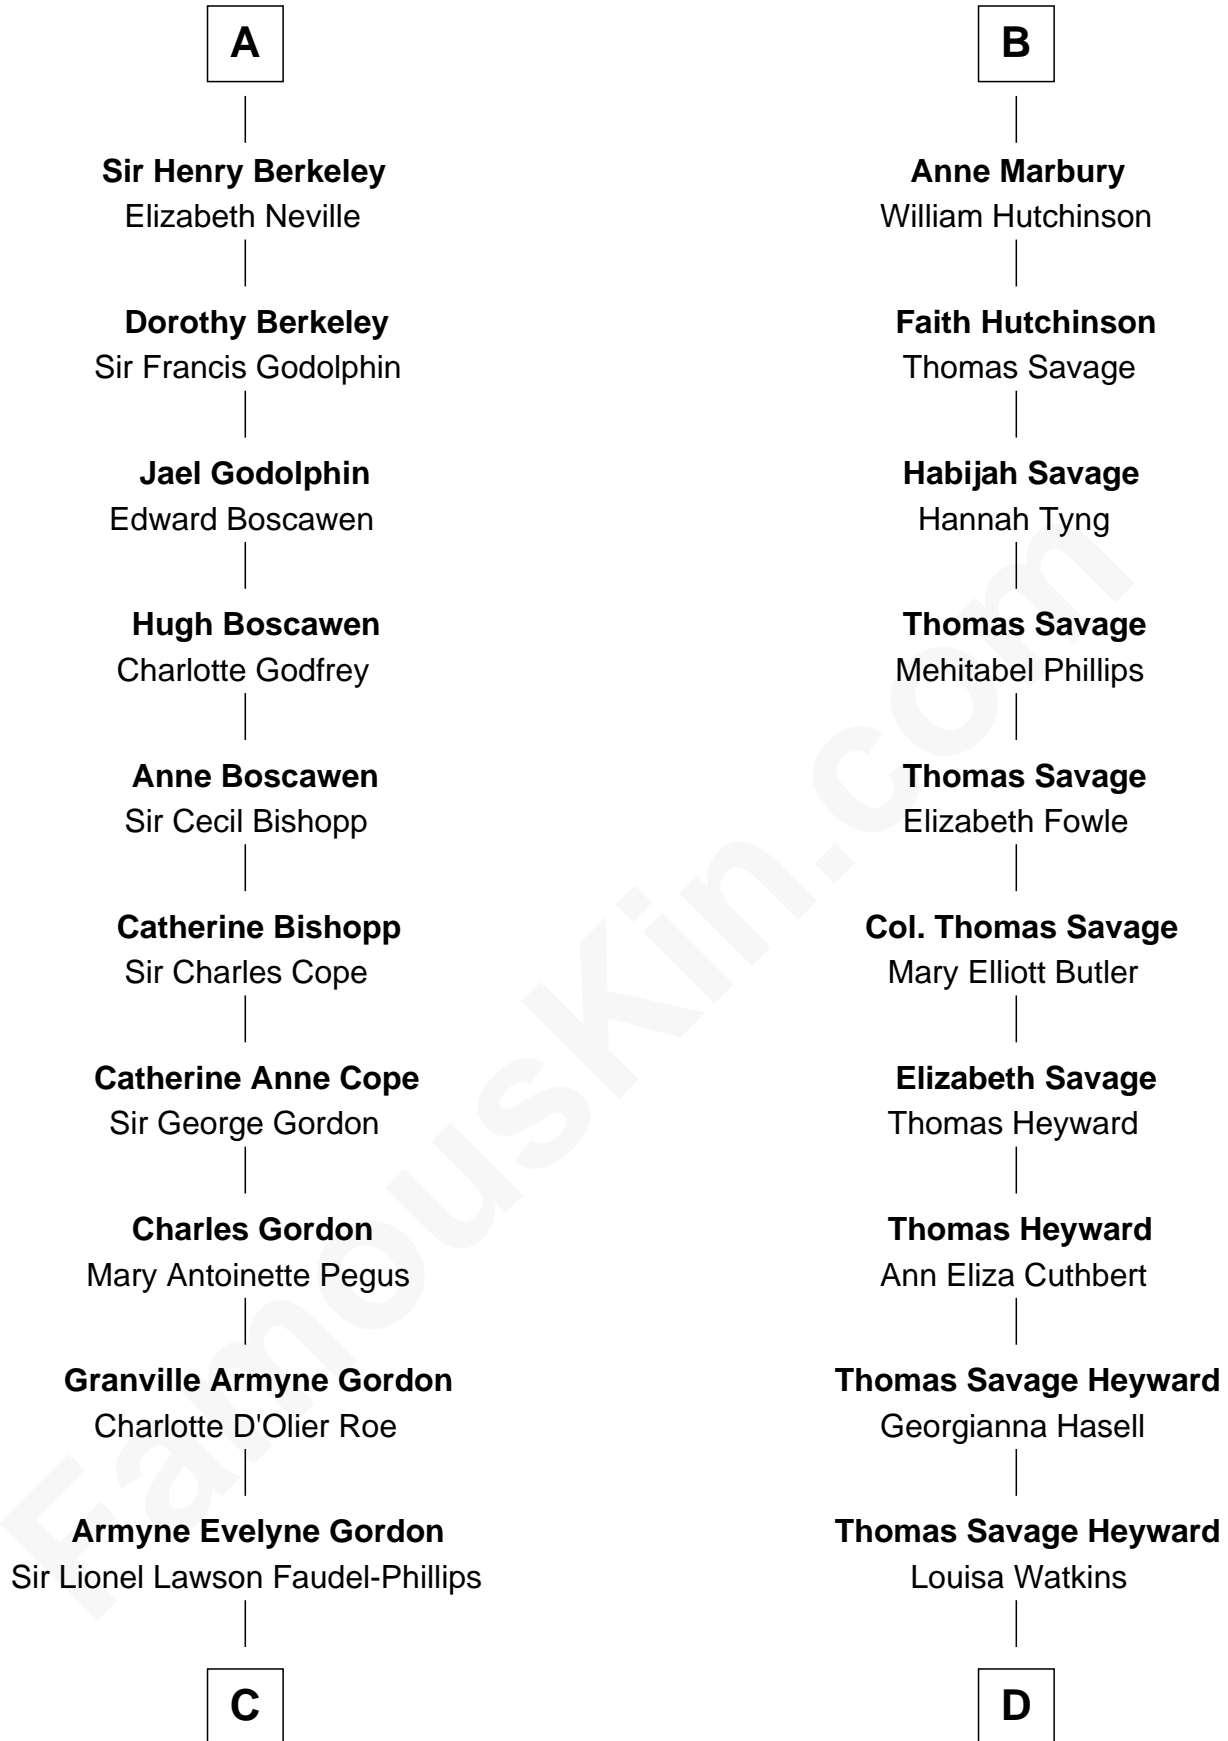

FamousKin.com

Relationship Chart of

Cara Delevingne

Fashion Model and Movie Actress

18th cousin 2 times removed of

DuBose Heyward

Author of Porgy (Porgy & Bess)

C

Anne Margaret Faudel-Phillips

John Vincent Sheffield

Jane Armyne Sheffield

Sir Jocelyn Edward Greville Stevens

Pandora Anne Stevens

Charles Hamar Delevingne

Cara Delevingne

Model and Actress