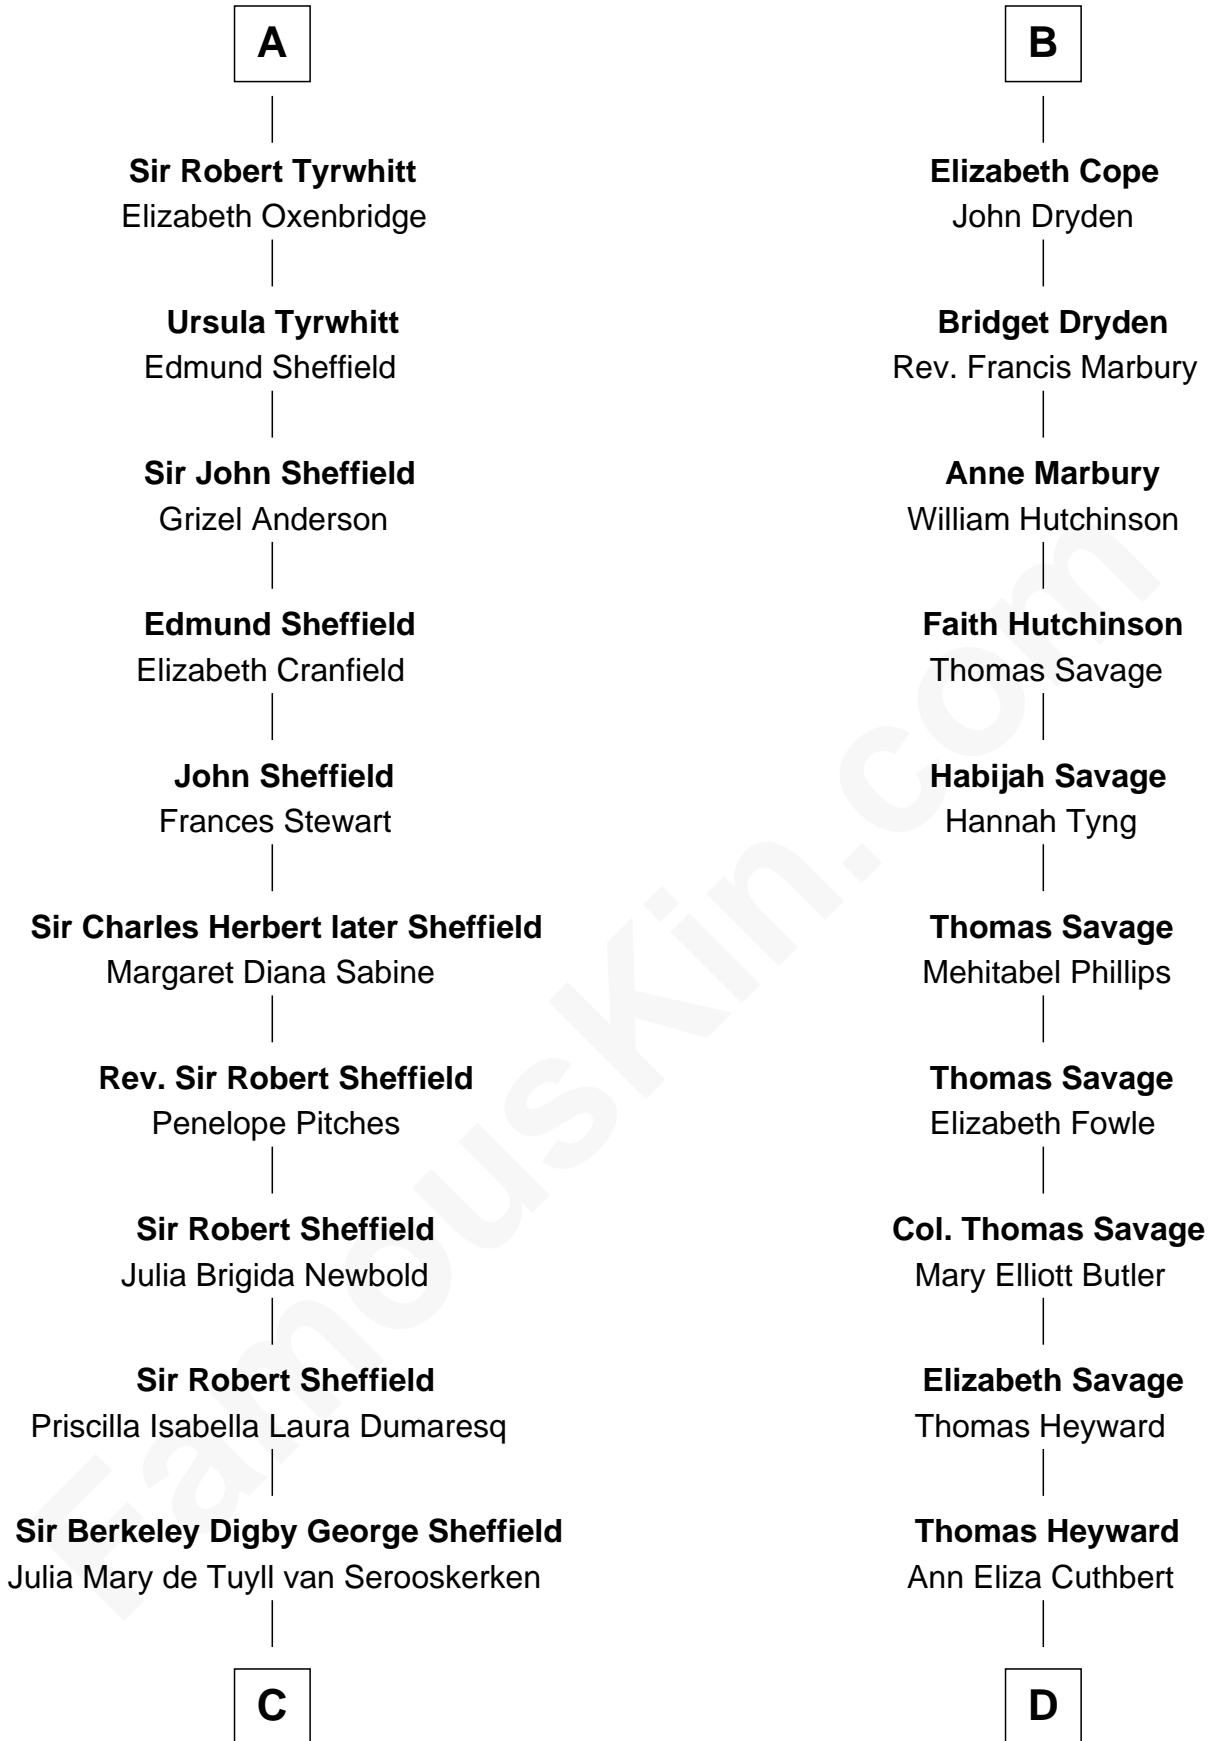

FamousKin.com

Relationship Chart of

Cara Delevingne

Fashion Model and Movie Actress

20th cousin of

DuBose Heyward

Author of Porgy (Porgy & Bess)

C

John Vincent Sheffield
Anne Margaret Faudel-Phillips

Jane Armyne Sheffield
Sir Jocelyn Edward Greville Stevens

Pandora Anne Stevens
Charles Hamar Delevingne

Cara Delevingne
Model and Actress

D

Thomas Savage Heyward
Georgianna Hasell

Thomas Savage Heyward
Louisa Watkins

Edwin Watkins Heyward
Jane Screven DuBose

DuBose Heyward
American Novelist