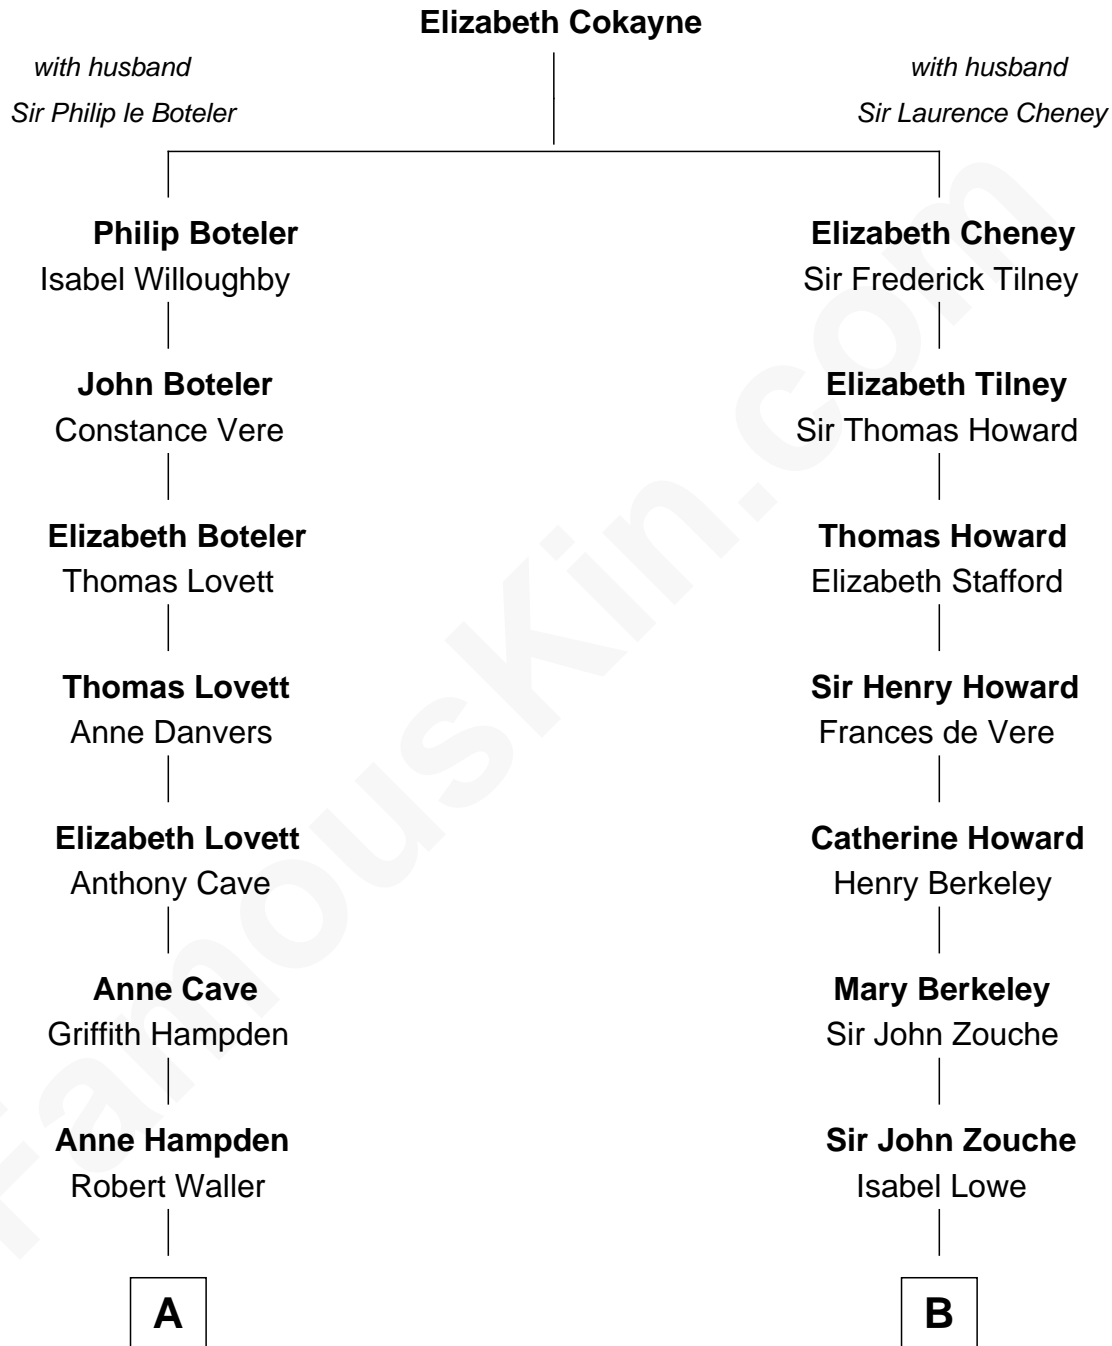

FamousKin.com

Relationship Chart of

Cara Delevingne

Fashion Model and Movie Actress

13th cousin 7 times removed of

Francis Scott Key

Author of "The Star Spangled Banner"

C

Anne Margaret Faudel-Phillips

John Vincent Sheffield

Jane Armyne Sheffield

Sir Jocelyn Edward Greville Stevens

Pandora Anne Stevens

Charles Hamar Delevingne

Cara Delevingne

Model and Actress