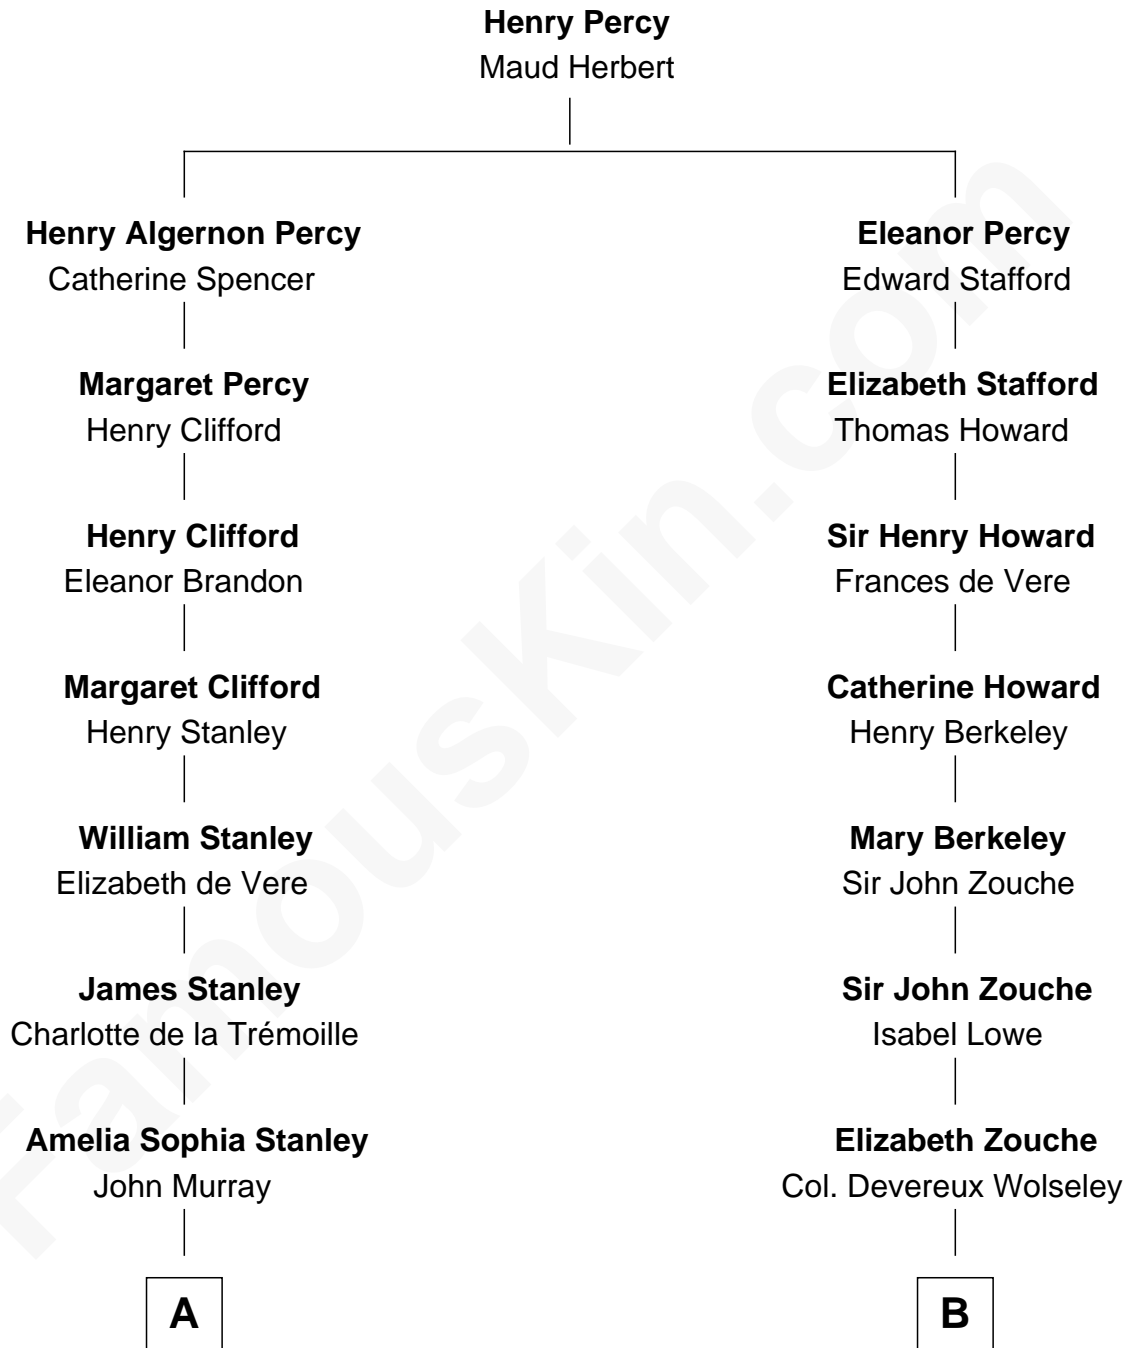

## Relationship Chart of

### Cara Delevingne

*Fashion Model and Movie Actress*

12th cousin 6 times removed of

### Francis Scott Key

*Author of "The Star Spangled Banner"*

C

**Pandora Anne Stevens**  
Charles Hamar Delevingne

**Cara Delevingne**  
*Model and Actress*

FamousKin.com