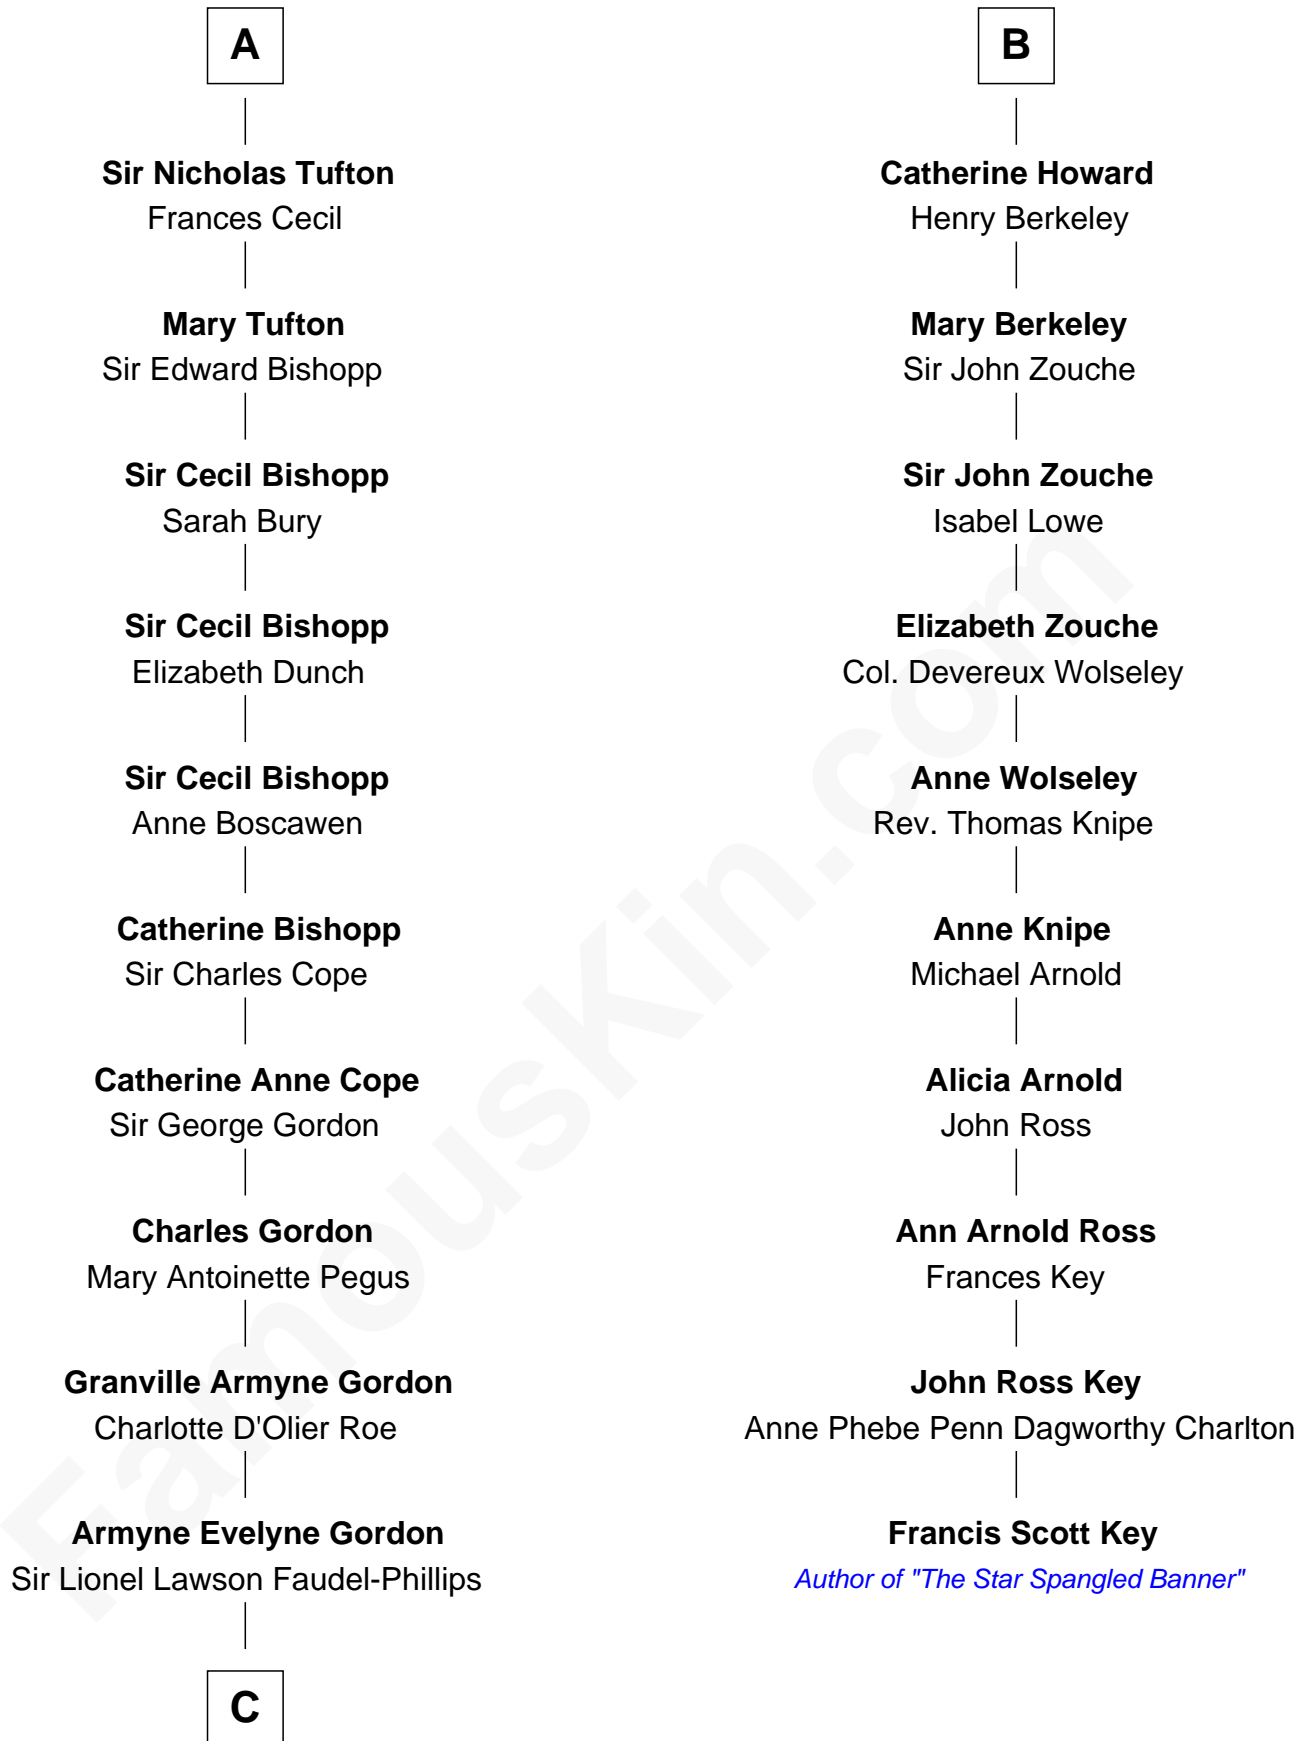

FamousKin.com

Relationship Chart of

Cara Delevingne

Fashion Model and Movie Actress

16th cousin 4 times removed of

Francis Scott Key

Author of "The Star Spangled Banner"

C

Anne Margaret Faudel-Phillips

John Vincent Sheffield

Jane Armyne Sheffield

Sir Jocelyn Edward Greville Stevens

Pandora Anne Stevens

Charles Hamar Delevingne

Cara Delevingne

Model and Actress