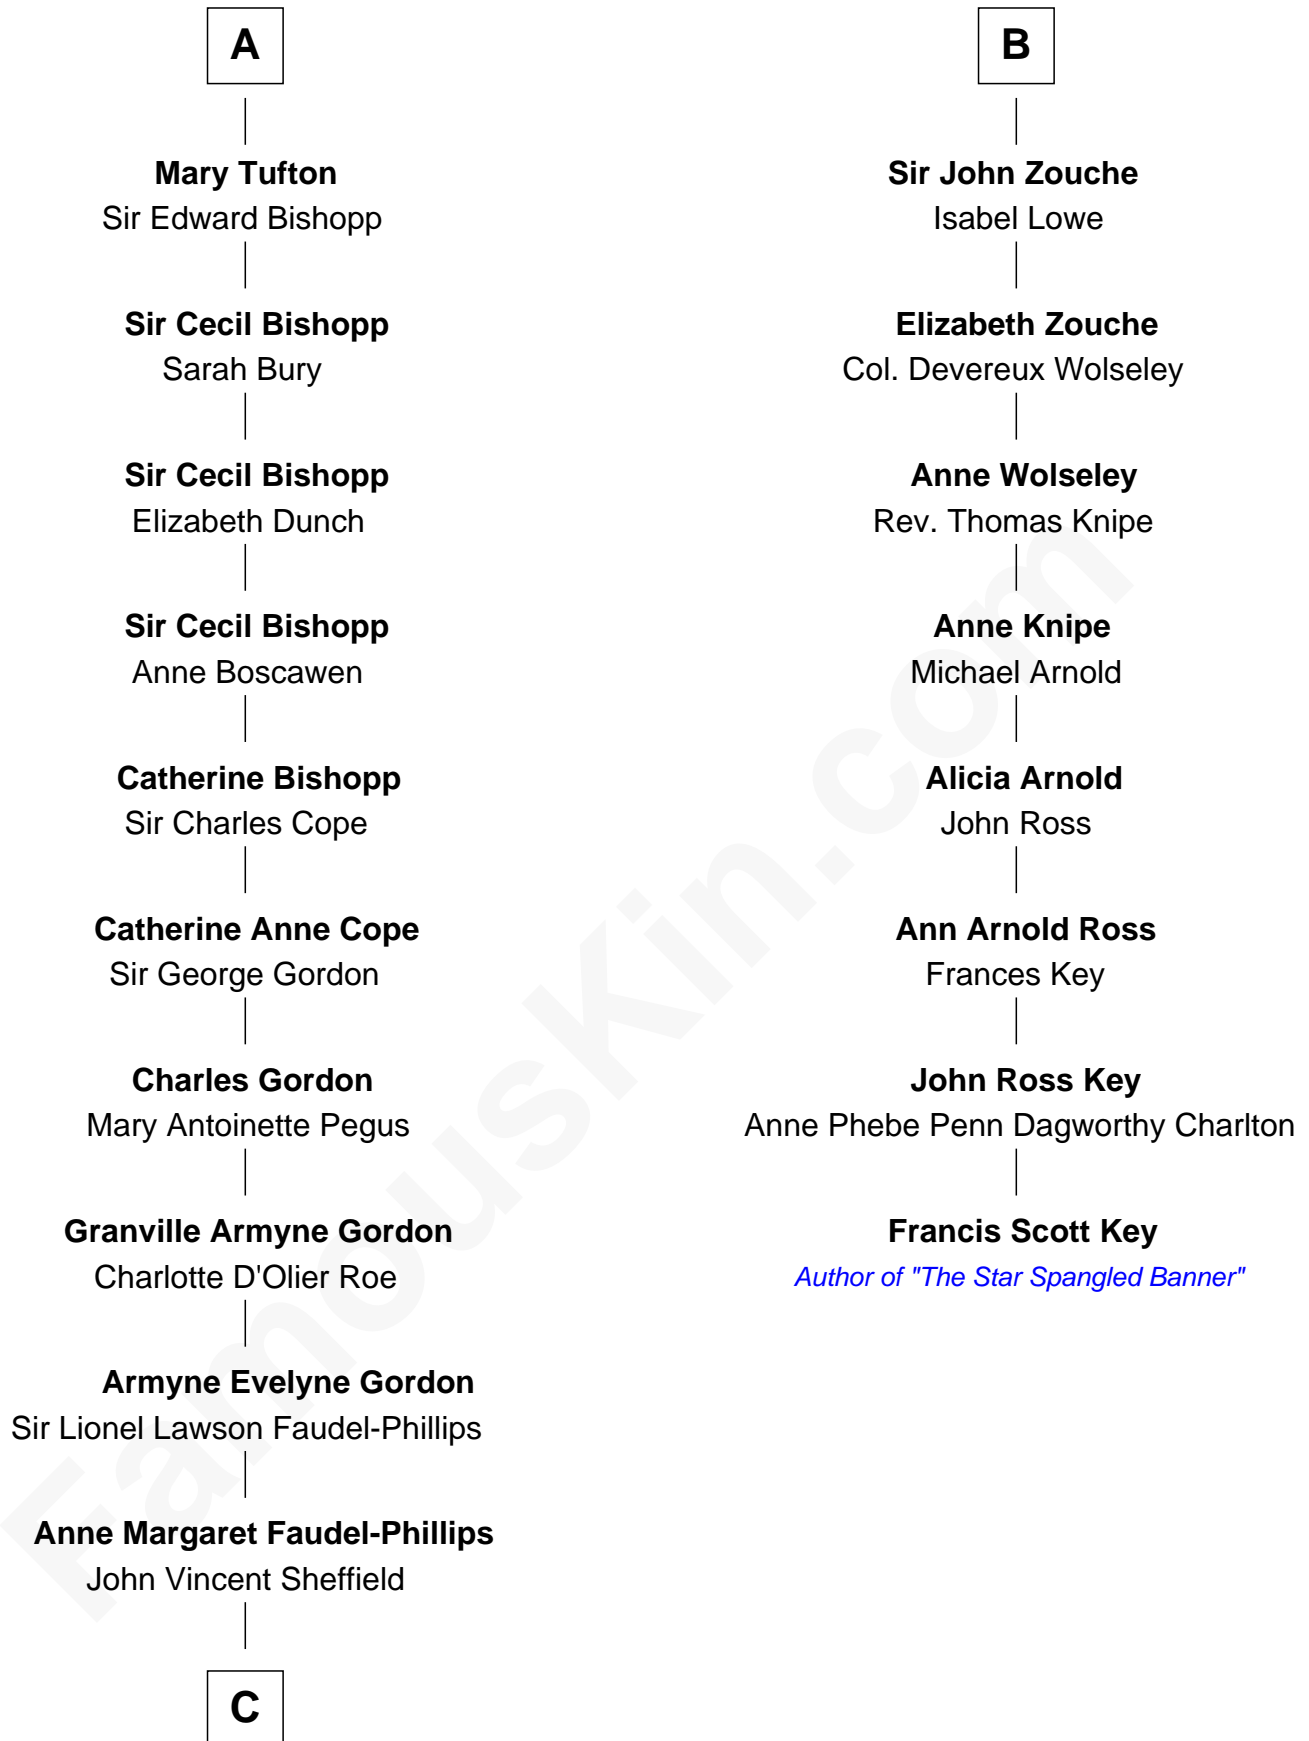

FamousKin.com

Relationship Chart of

Cara Delevingne

Fashion Model and Movie Actress

14th cousin 5 times removed of

Francis Scott Key

Author of "The Star Spangled Banner"

C

Jane Armyne Sheffield

Sir Jocelyn Edward Greville Stevens

Pandora Anne Stevens

Charles Hamar Delevingne

Cara Delevingne

Model and Actress

FamousKin.com