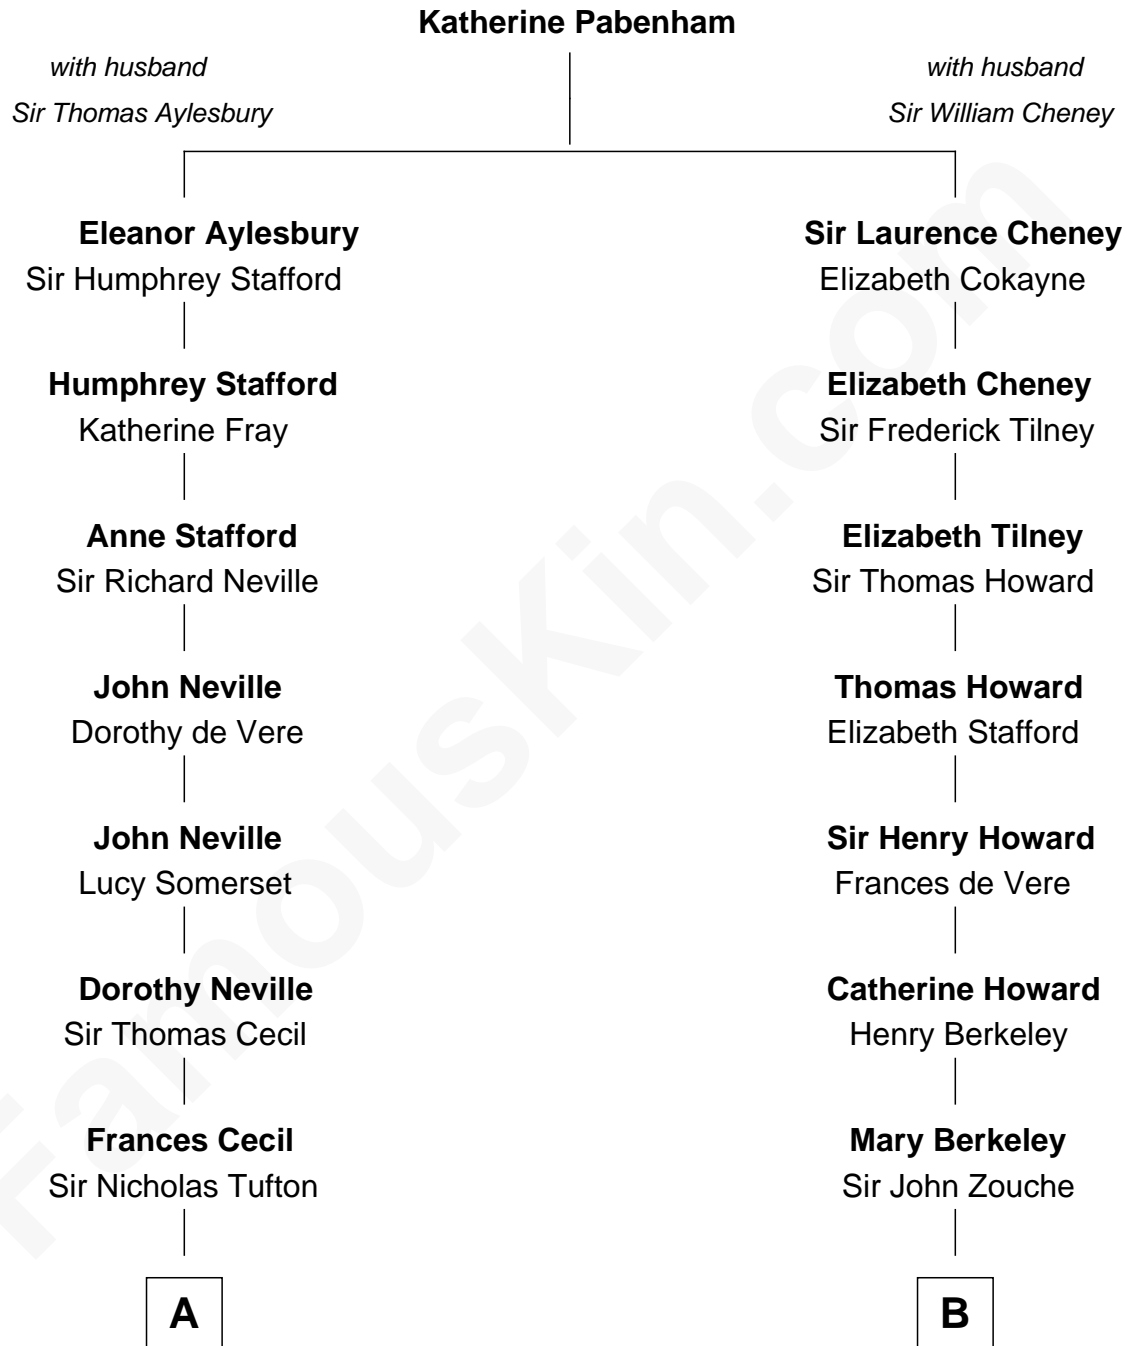

FamousKin.com

Relationship Chart of

Cara Delevingne

Fashion Model and Movie Actress

14th cousin 5 times removed of

Francis Scott Key

Author of "The Star Spangled Banner"

C

Jane Armyne Sheffield

Sir Jocelyn Edward Greville Stevens

Pandora Anne Stevens

Charles Hamar Delevingne

Cara Delevingne

Model and Actress

FamousKin.com