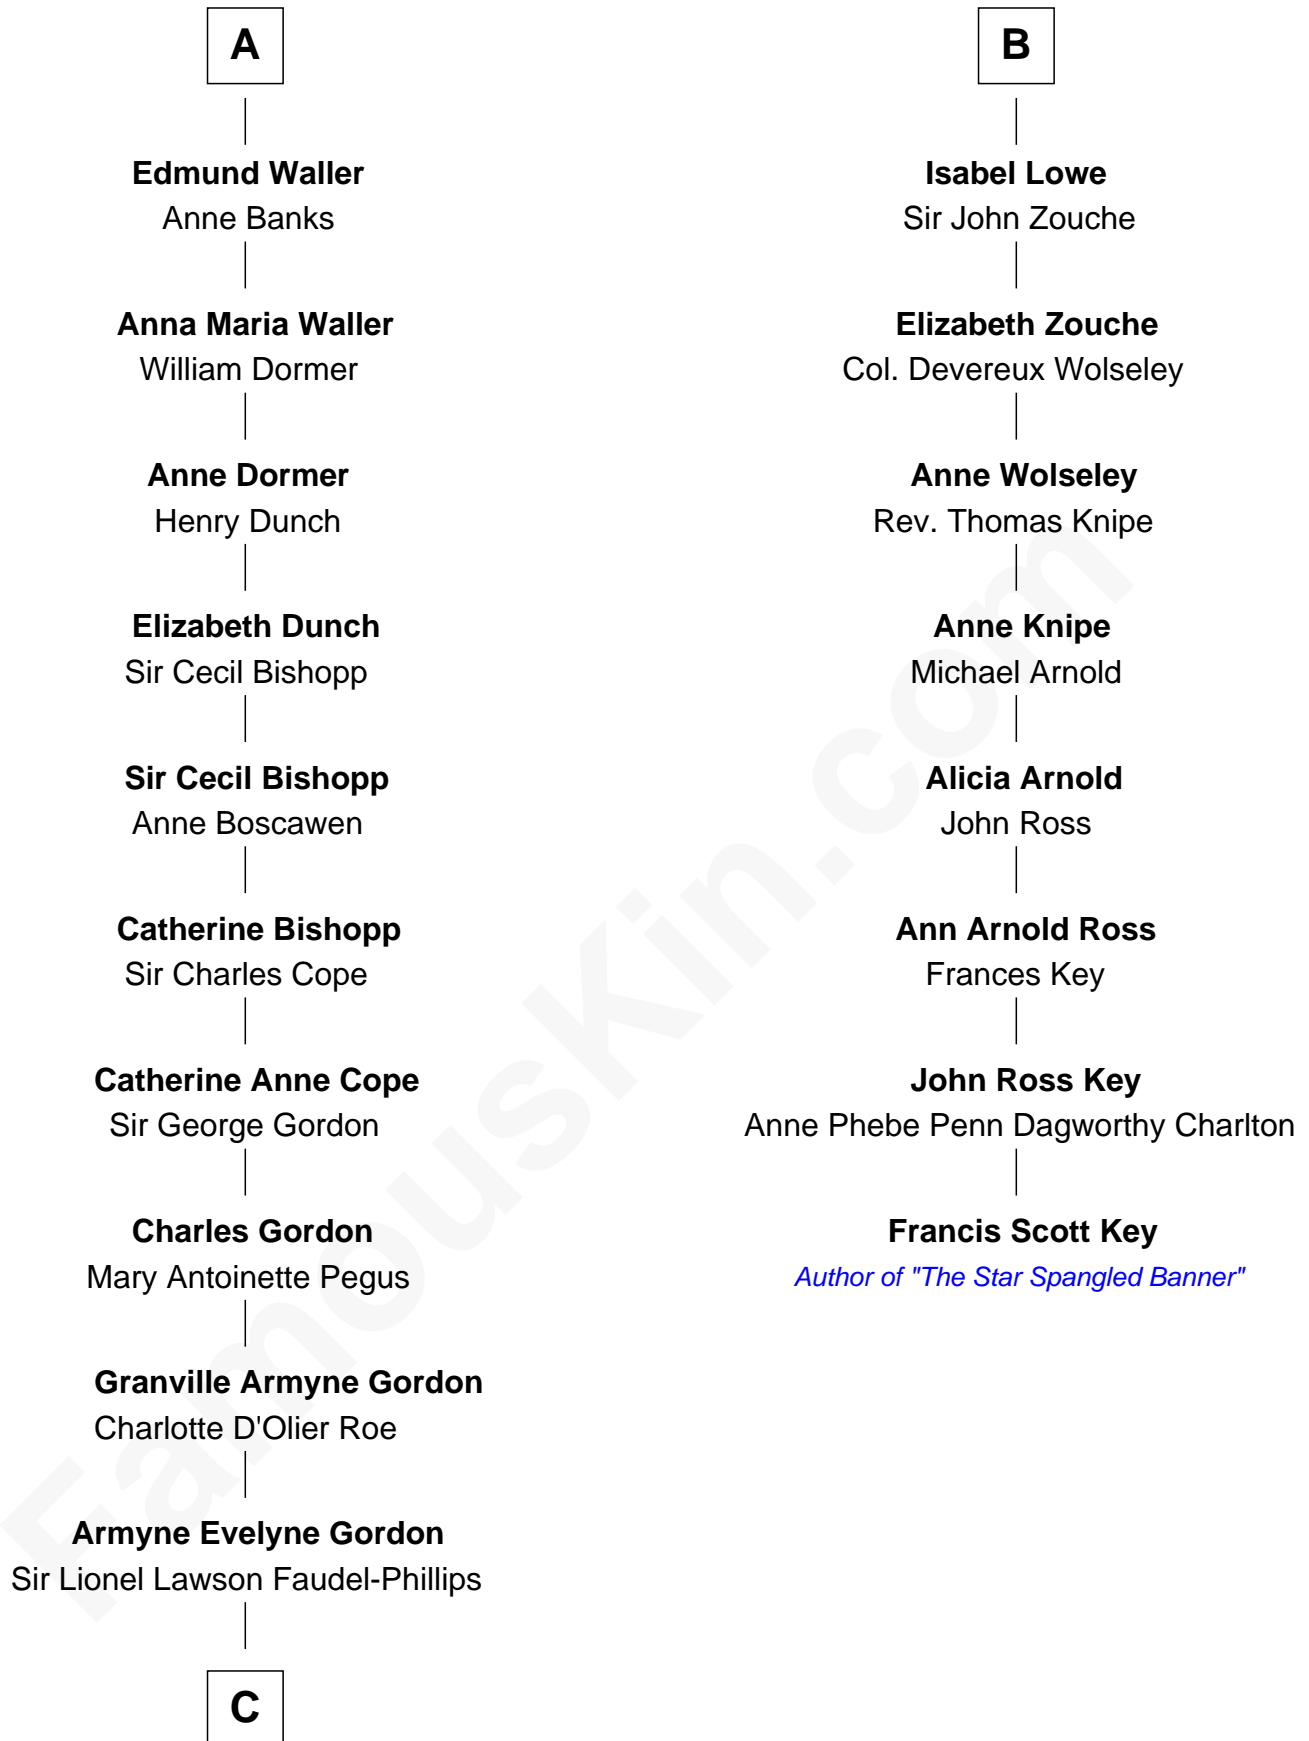

FamousKin.com

Relationship Chart of

Cara Delevingne

Fashion Model and Movie Actress

14th cousin 6 times removed of

Francis Scott Key

Author of "The Star Spangled Banner"

C

Anne Margaret Faudel-Phillips

John Vincent Sheffield

Jane Armyne Sheffield

Sir Jocelyn Edward Greville Stevens

Pandora Anne Stevens

Charles Hamar Delevingne

Cara Delevingne

Model and Actress