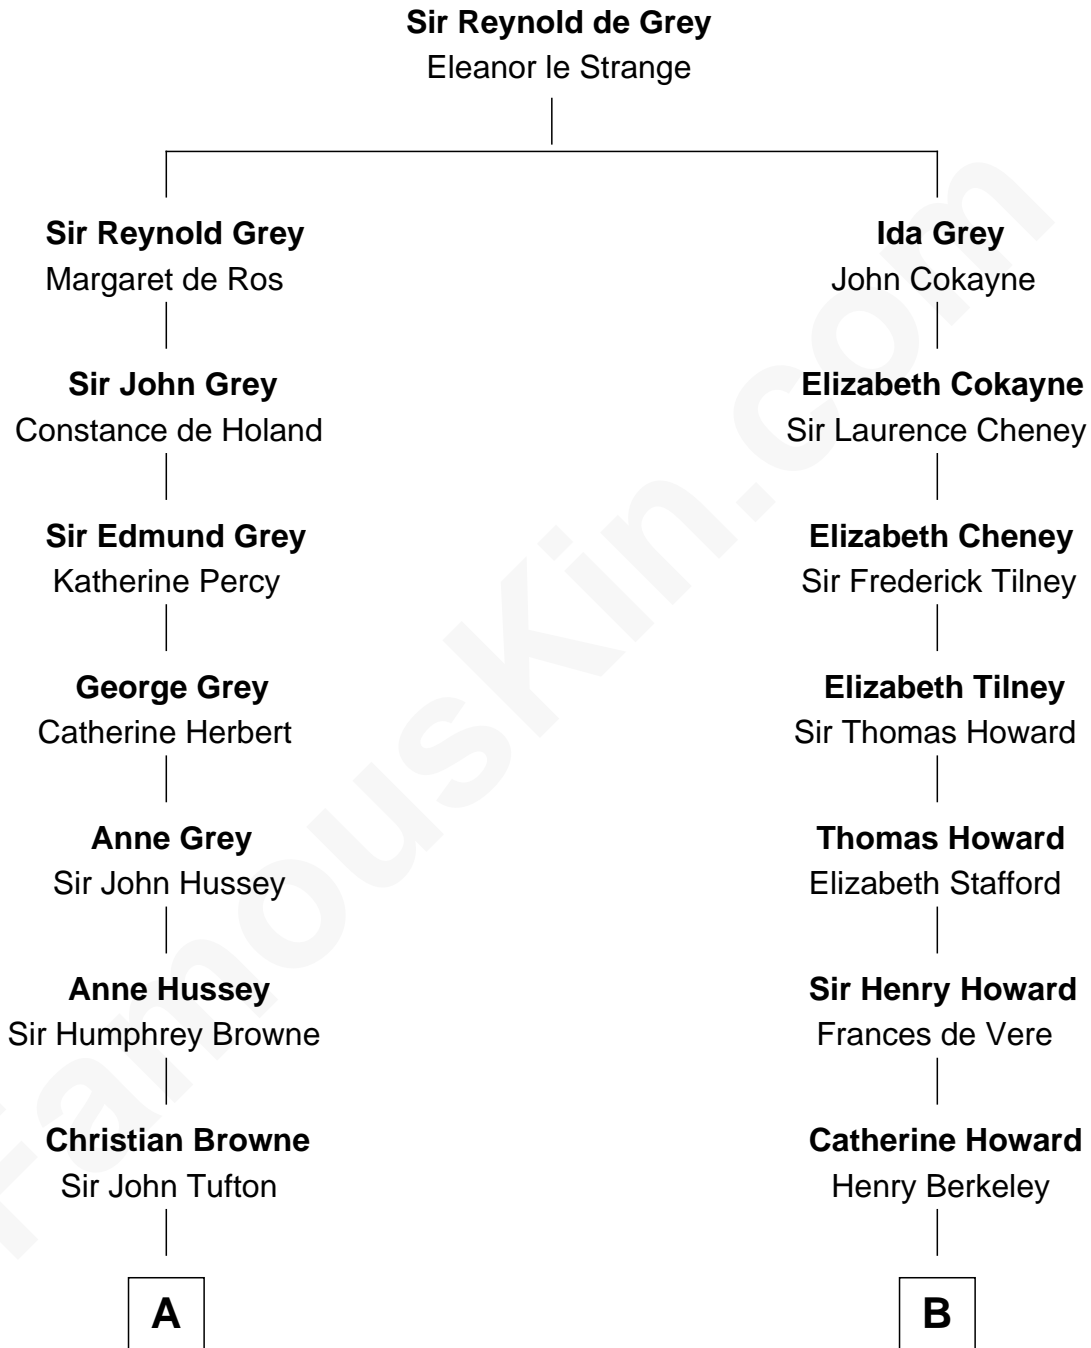

## Relationship Chart of

### Cara Delevingne

*Fashion Model and Movie Actress*

15th cousin 5 times removed of

### Francis Scott Key

*Author of "The Star Spangled Banner"*

**C**

**Anne Margaret Faudel-Phillips**

John Vincent Sheffield

**Jane Armyne Sheffield**

Sir Jocelyn Edward Greville Stevens

**Pandora Anne Stevens**