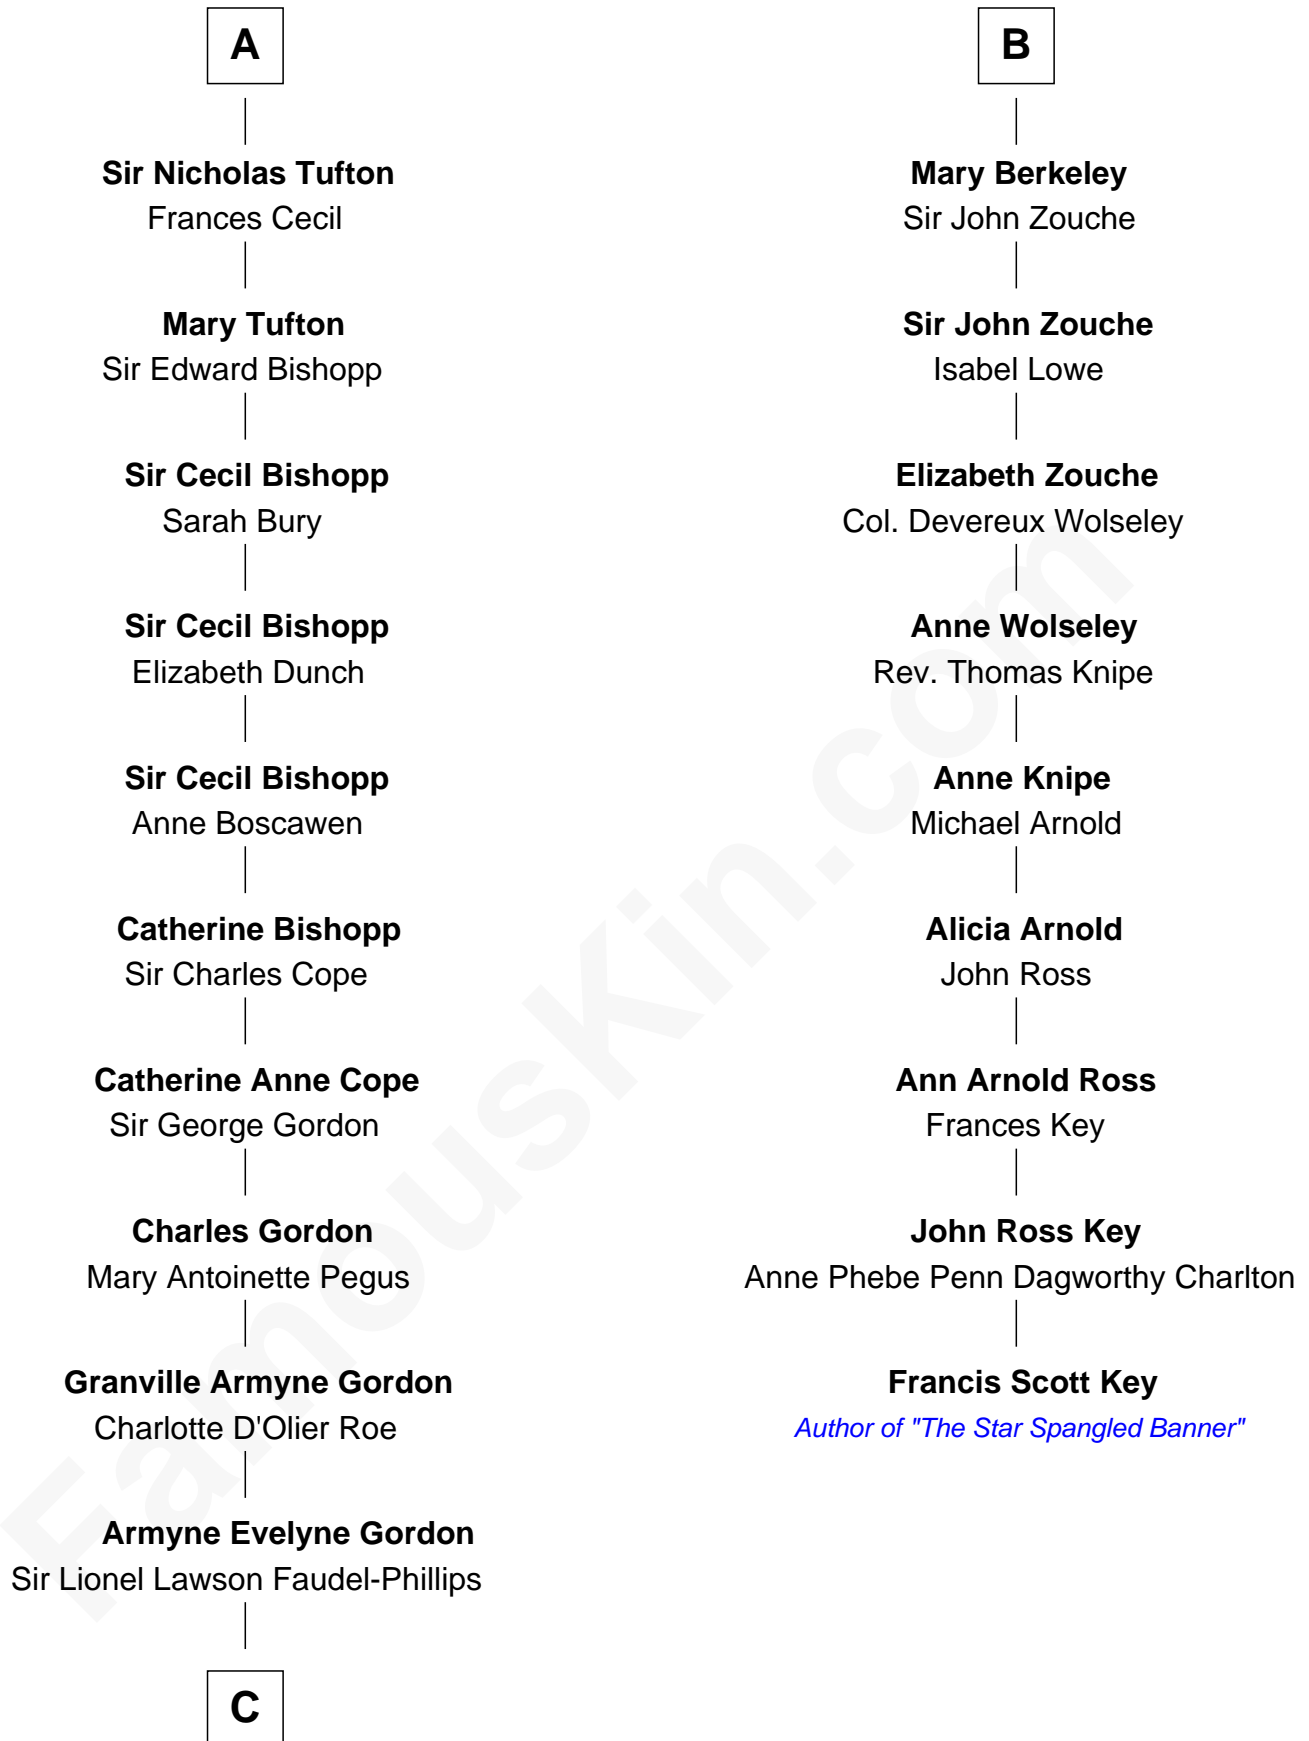

## Relationship Chart of

### Cara Delevingne

*Fashion Model and Movie Actress*

15th cousin 5 times removed of

### Francis Scott Key

*Author of "The Star Spangled Banner"*

**C**

**Anne Margaret Faudel-Phillips**

John Vincent Sheffield

**Jane Armyne Sheffield**

Sir Jocelyn Edward Greville Stevens

**Pandora Anne Stevens**