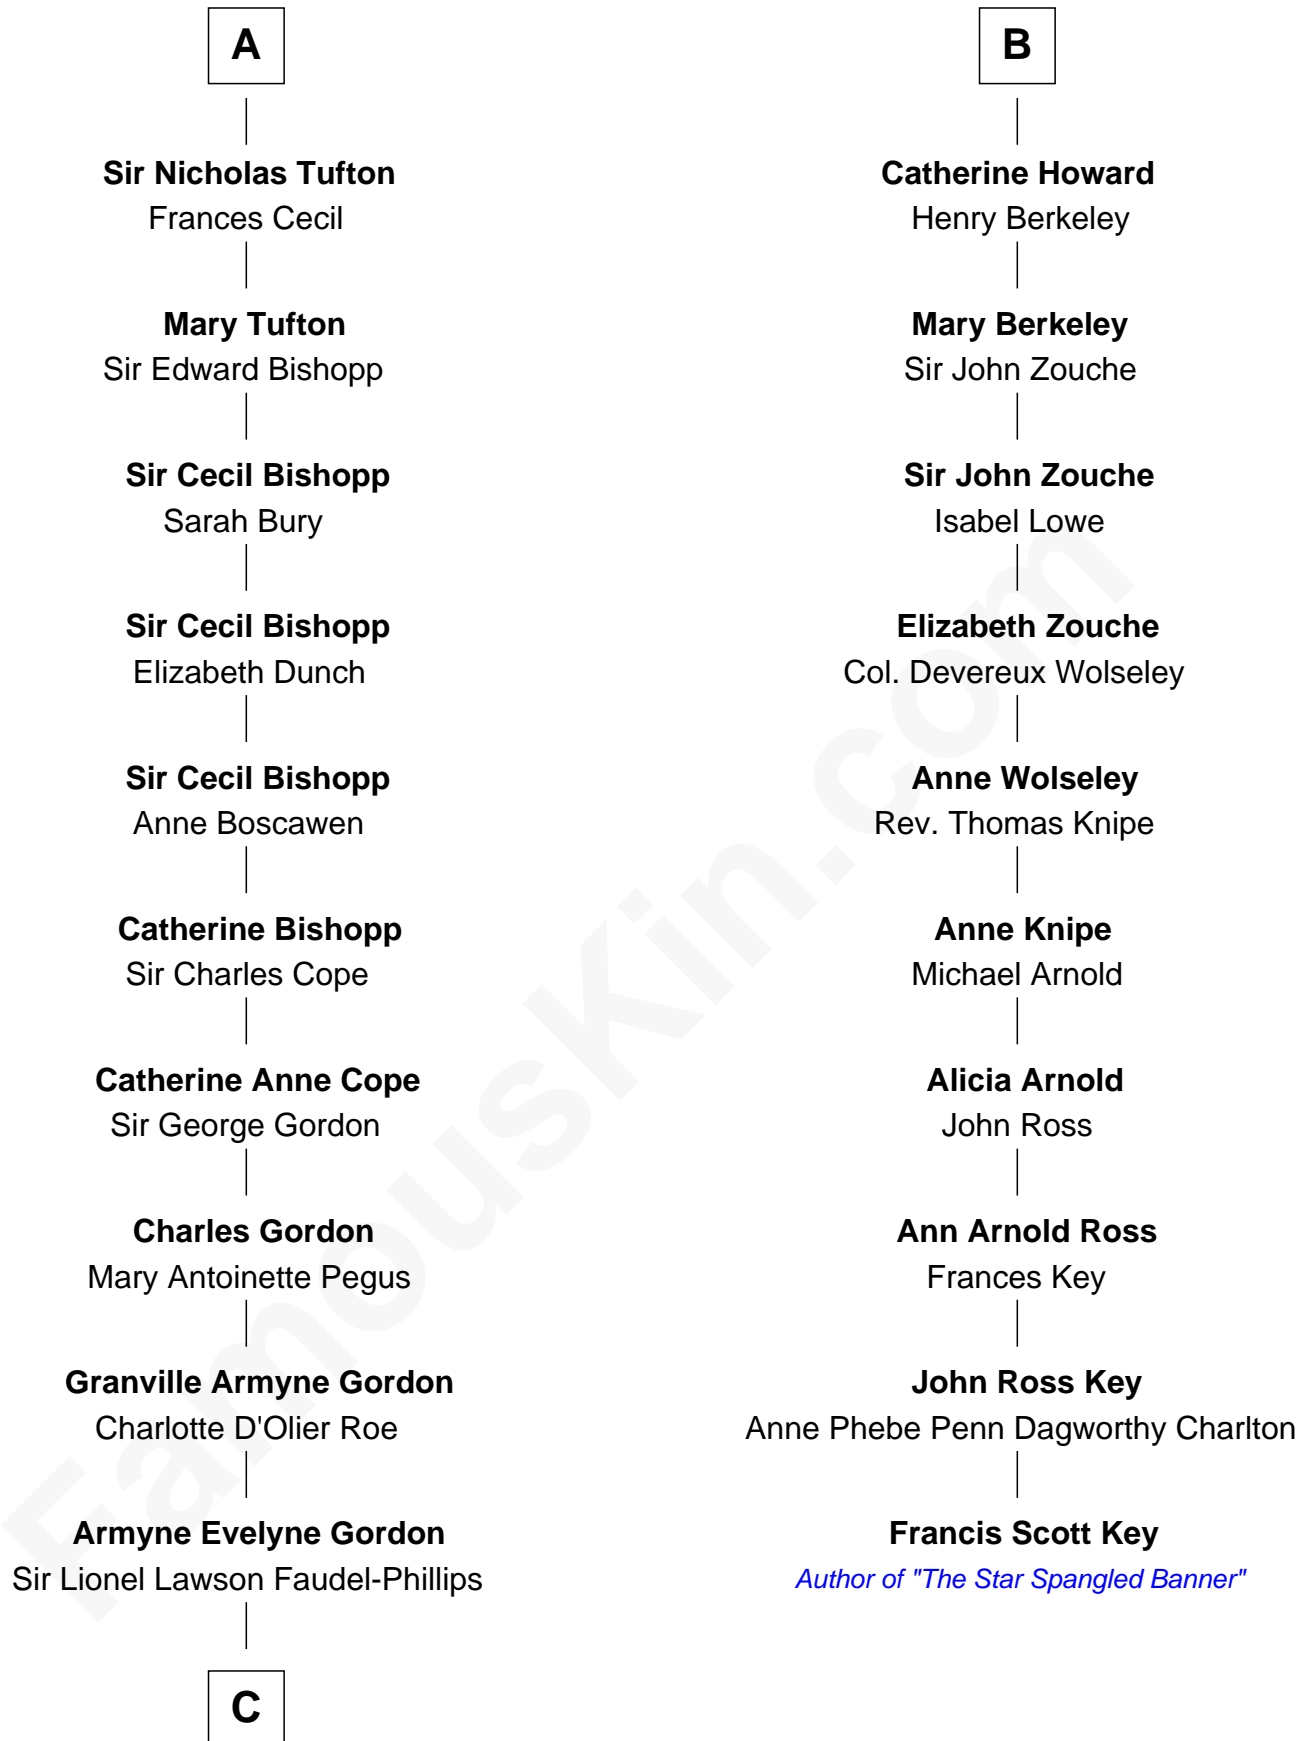

FamousKin.com

Relationship Chart of

Cara Delevingne

Fashion Model and Movie Actress

16th cousin 4 times removed of

Francis Scott Key

Author of "The Star Spangled Banner"

C

Anne Margaret Faudel-Phillips

John Vincent Sheffield

Jane Armyne Sheffield

Sir Jocelyn Edward Greville Stevens

Pandora Anne Stevens

Charles Hamar Delevingne

Cara Delevingne

Model and Actress