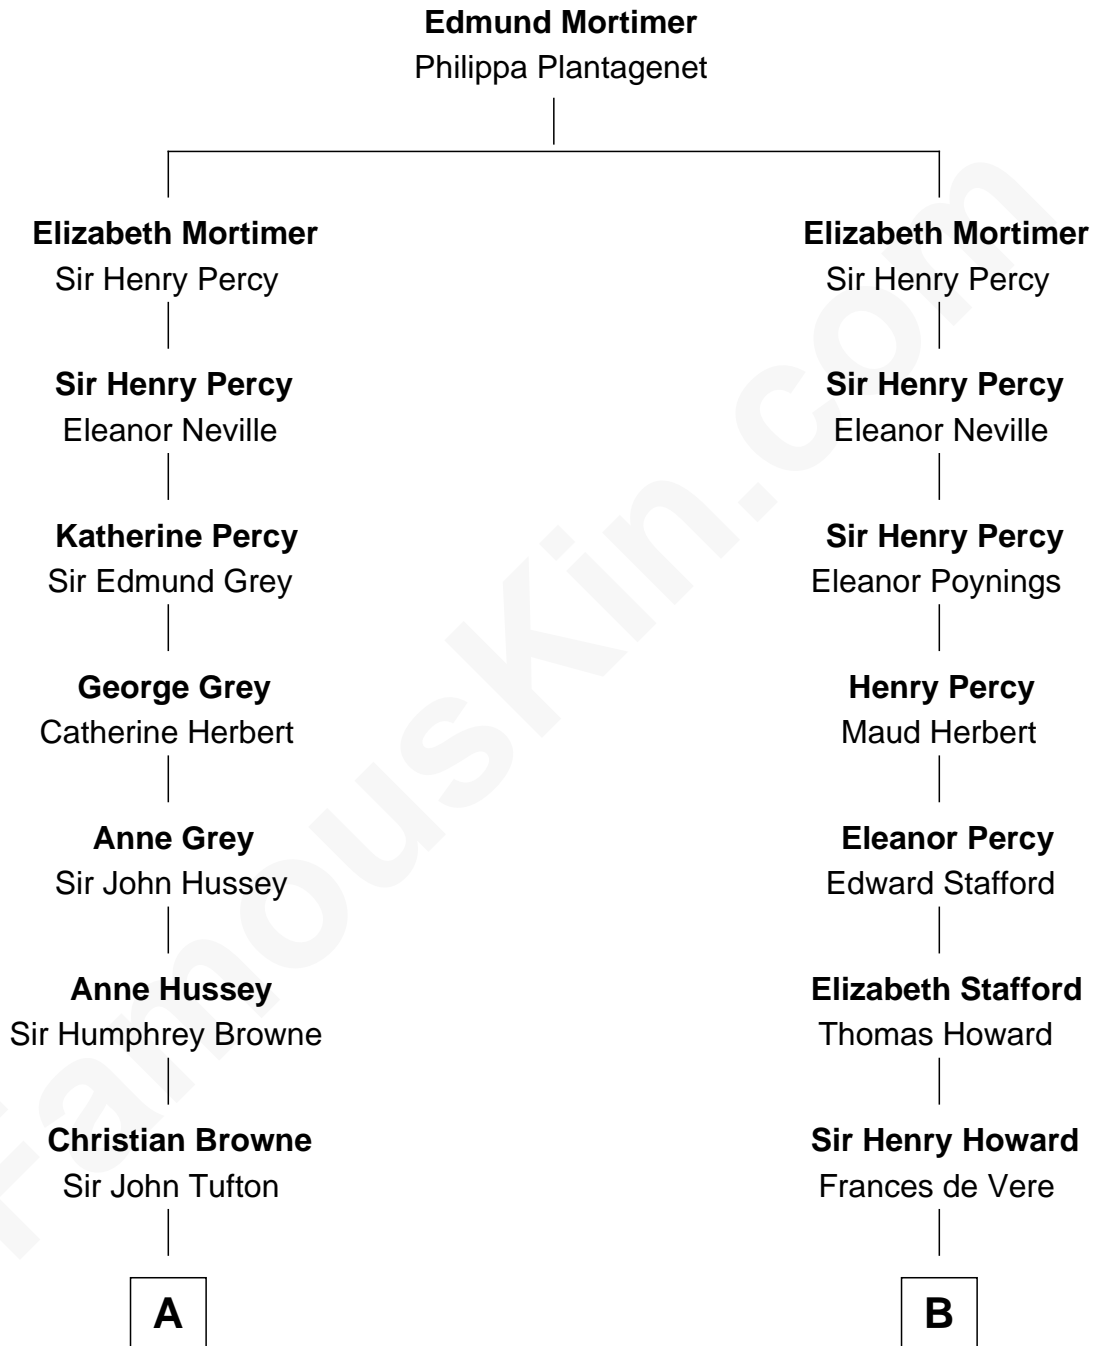

FamousKin.com

Relationship Chart of

Cara Delevingne

Fashion Model and Movie Actress

16th cousin 4 times removed of

Francis Scott Key

Author of "The Star Spangled Banner"

C

Anne Margaret Faudel-Phillips

John Vincent Sheffield

Jane Armyne Sheffield

Sir Jocelyn Edward Greville Stevens

Pandora Anne Stevens

Charles Hamar Delevingne

Cara Delevingne

Model and Actress