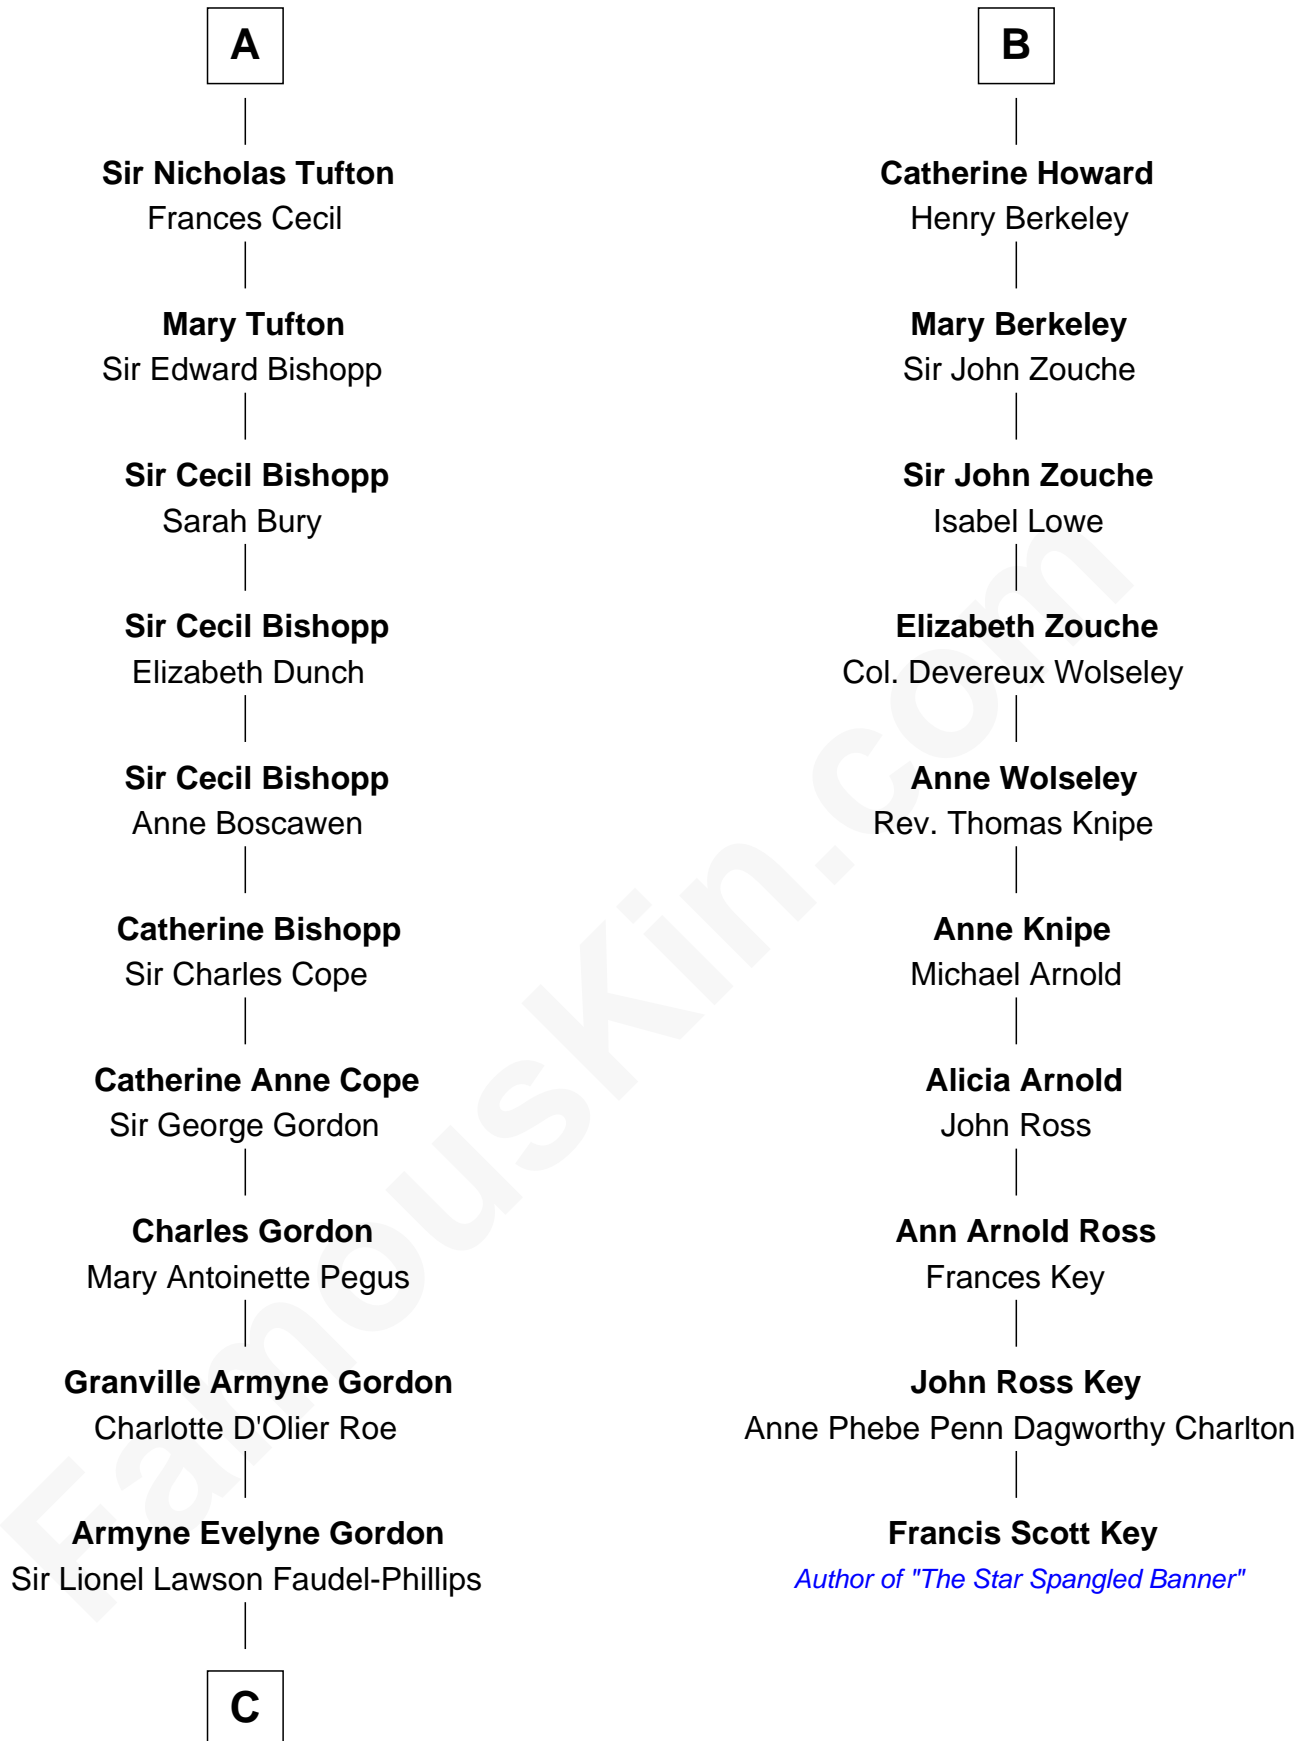

## Relationship Chart of

### Cara Delevingne

*Fashion Model and Movie Actress*

16th cousin 4 times removed of

### Francis Scott Key

*Author of "The Star Spangled Banner"*

**C**

—  
**Anne Margaret Faudel-Phillips**

John Vincent Sheffield

—  
**Jane Armyne Sheffield**

Sir Jocelyn Edward Greville Stevens

—  
**Pandora Anne Stevens**