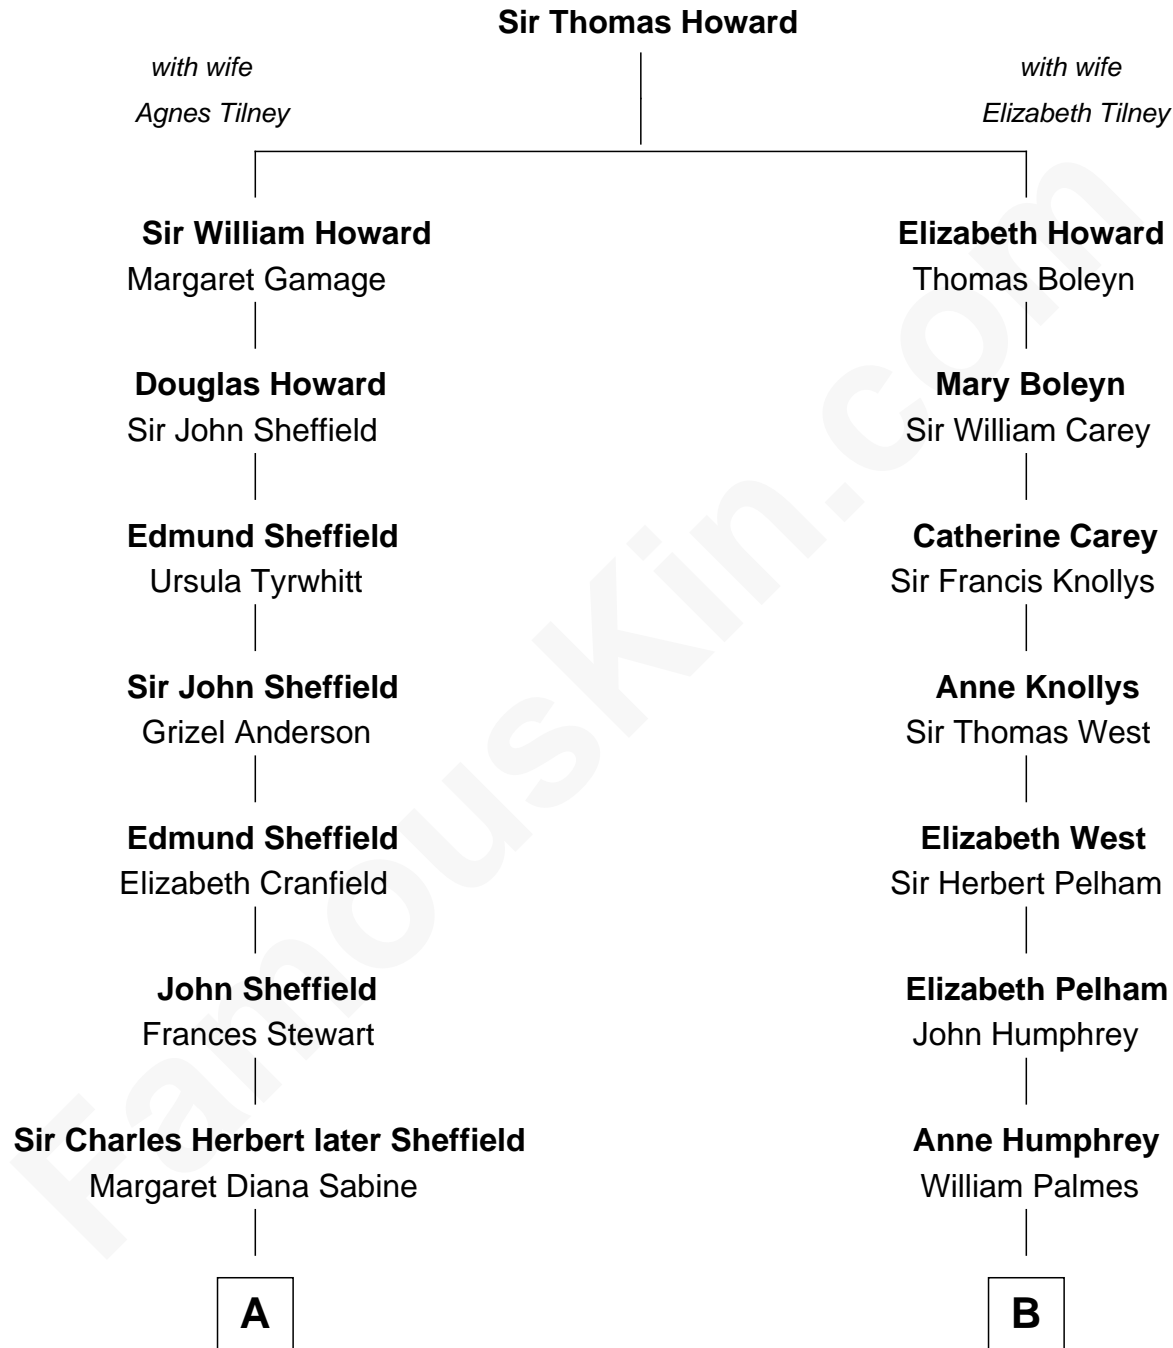

FamousKin.com

Relationship Chart of

Cara Delevingne

Fashion Model and Movie Actress

13th cousin 1 time removed of

John D. Rockefeller

Founder of the Standard Oil Company

A

John Vincent Sheffield

Anne Margaret Faudel-Phillips

Jane Armyne Sheffield

Sir Jocelyn Edward Greville Stevens

Pandora Anne Stevens

Charles Hamar Delevingne

Cara Delevingne

Model and Actress