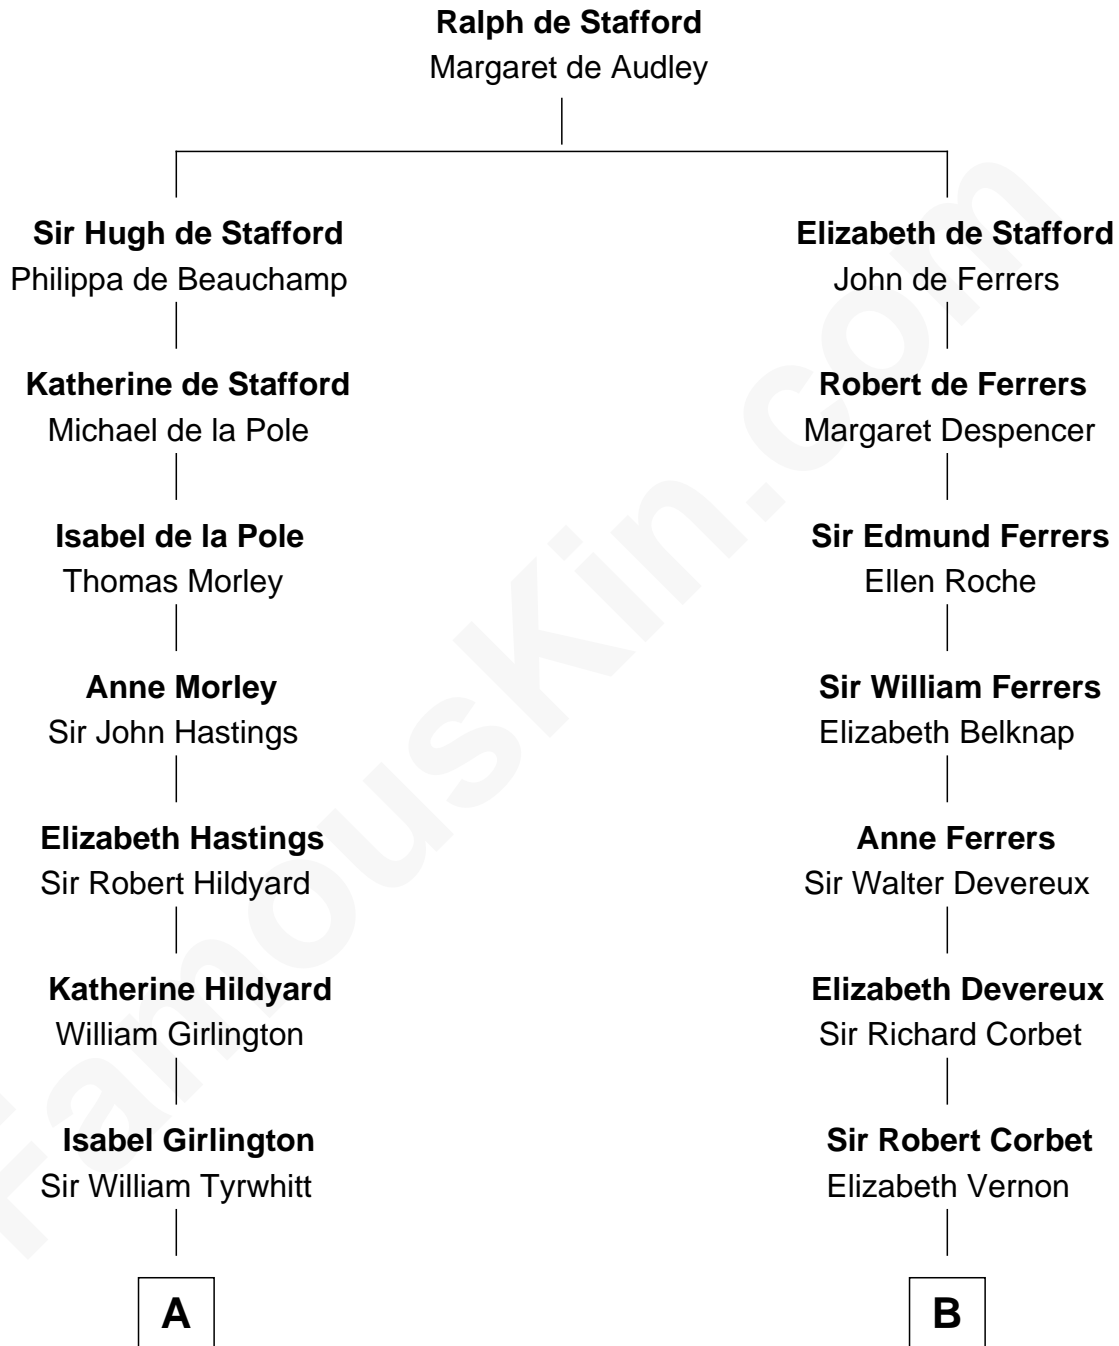

FamousKin.com

Relationship Chart of

Cara Delevingne

Fashion Model and Movie Actress

20th cousin 1 time removed of

Nelson Rockefeller

41st U.S. Vice-President

C

John Vincent Sheffield
Anne Margaret Faudel-Phillips

Jane Armyne Sheffield
Sir Jocelyn Edward Greville Stevens

Pandora Anne Stevens
Charles Hamar Delevingne

Cara Delevingne
Model and Actress

D

Lucy Avery
Godfrey Lewis Rockefeller

William Avery Rockefeller
Eliza Davison

John Davison Rockefeller
Laura Celestia Spelman

John Davison Rockefeller
Abby Greene Aldrich

Nelson Rockefeller
41st U.S. Vice-President