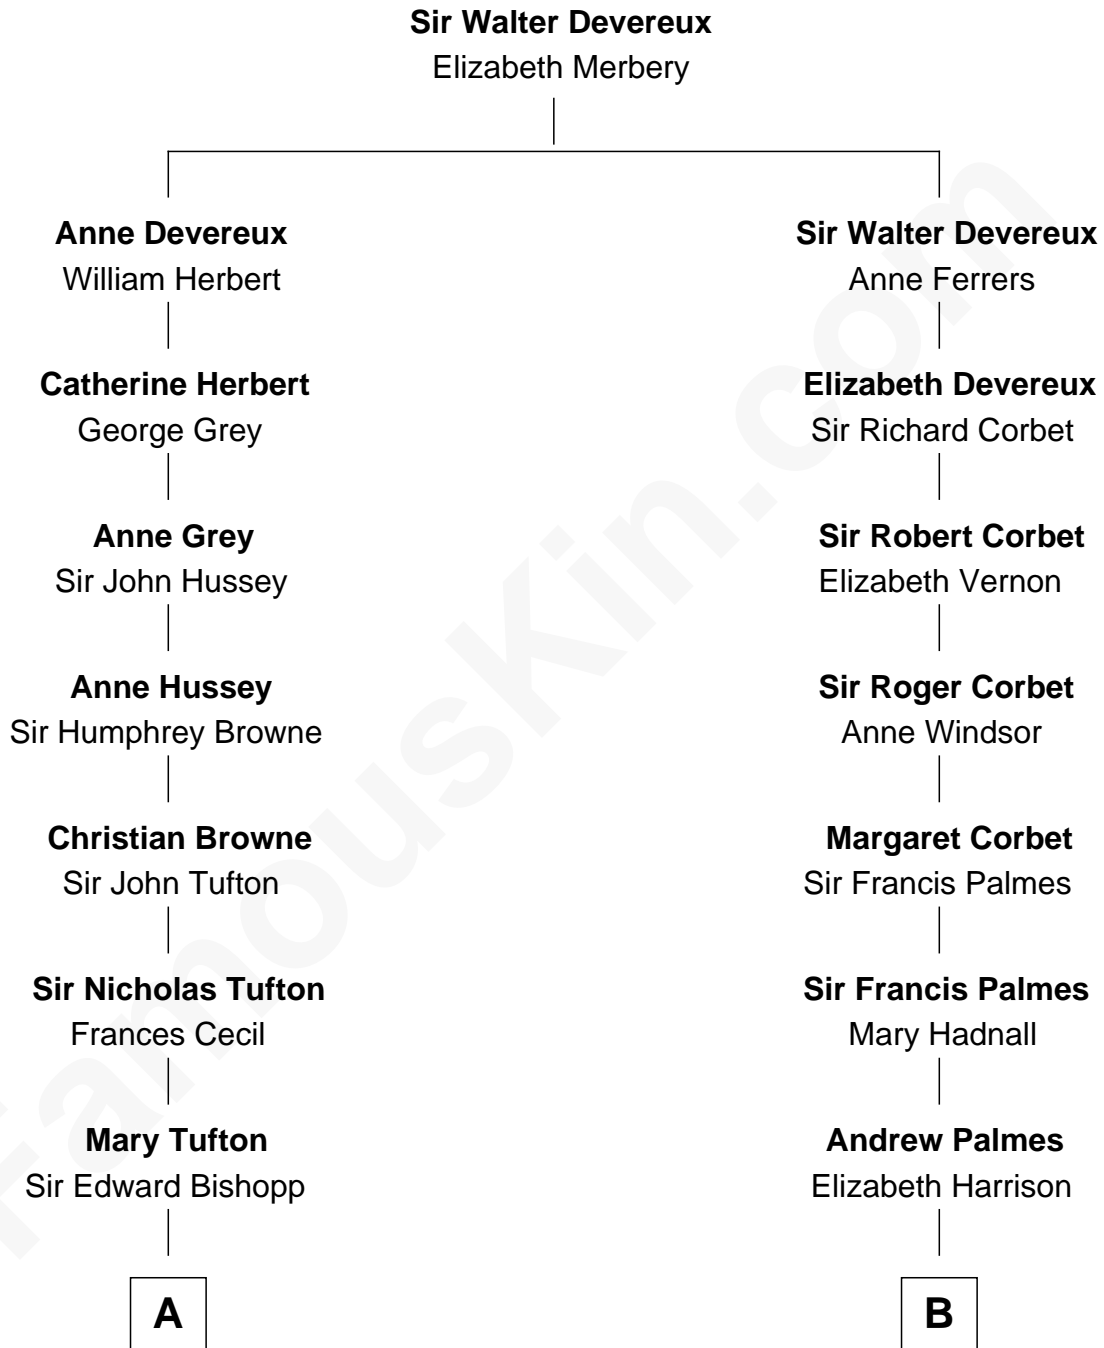

## Relationship Chart of

### Cara Delevingne

*Fashion Model and Movie Actress*

17th cousin 1 time removed of

**Nelson Rockefeller**

*41st U.S. Vice-President*

**C**

**Pandora Anne Stevens**  
Charles Hamar Delevingne

**Cara Delevingne**  
*Model and Actress*