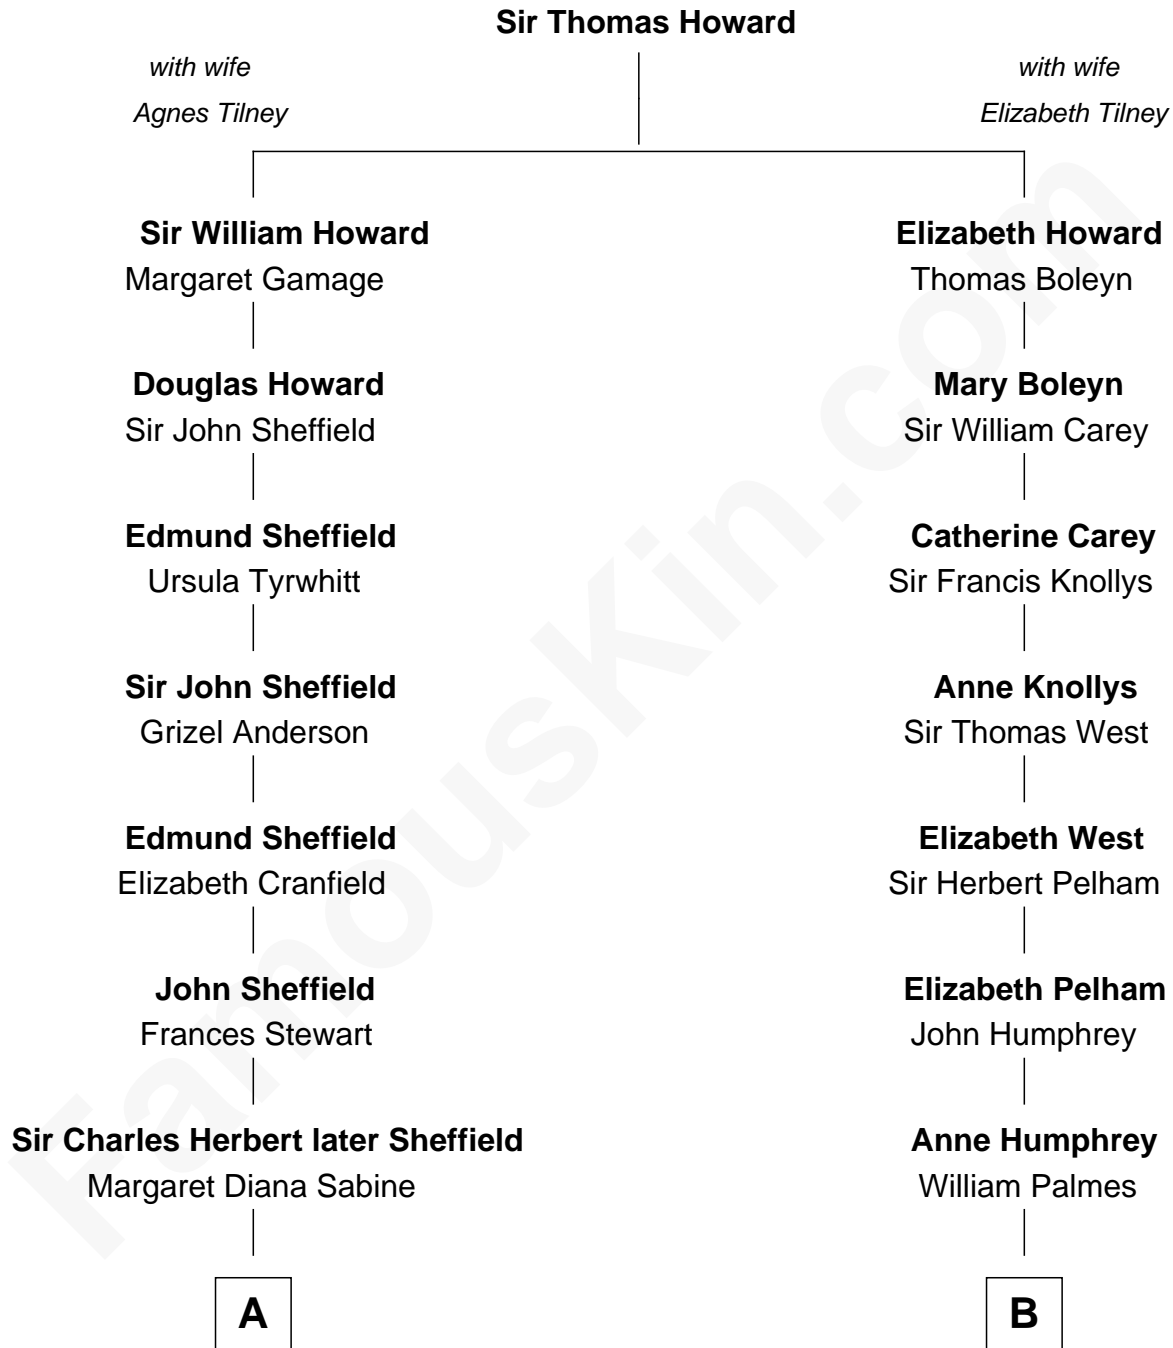

FamousKin.com

Relationship Chart of

Cara Delevingne

Fashion Model and Movie Actress

14th cousin 1 time removed of

Nelson Rockefeller

41st U.S. Vice-President