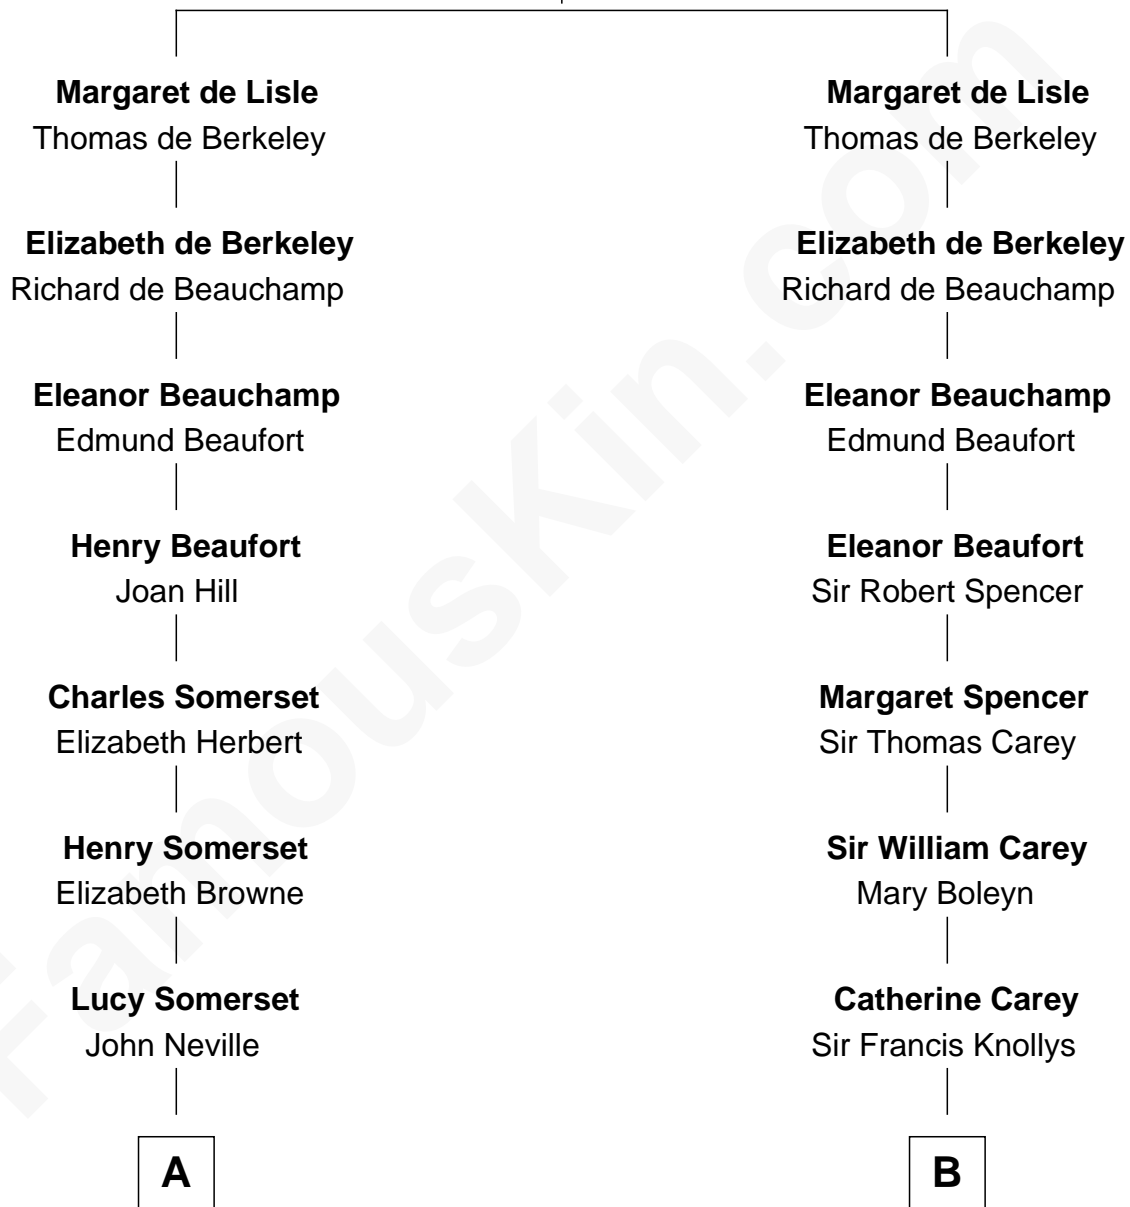

FamousKin.com

Relationship Chart of

Cara Delevingne

Fashion Model and Movie Actress

19th cousin 2 times removed of

Nelson Rockefeller

41st U.S. Vice-President

Warin de Lisle
Margaret Pipard

C

Armyne Evelyne Gordon
Sir Lionel Lawson Faudel-Phillips

Anne Margaret Faudel-Phillips
John Vincent Sheffield

Jane Armyne Sheffield
Sir Jocelyn Edward Greville Stevens

Pandora Anne Stevens
Charles Hamar Delevingne

Cara Delevingne
Model and Actress

D

John Davison Rockefeller
Laura Celestia Spelman

John Davison Rockefeller
Abby Greene Aldrich

Nelson Rockefeller
41st U.S. Vice-President