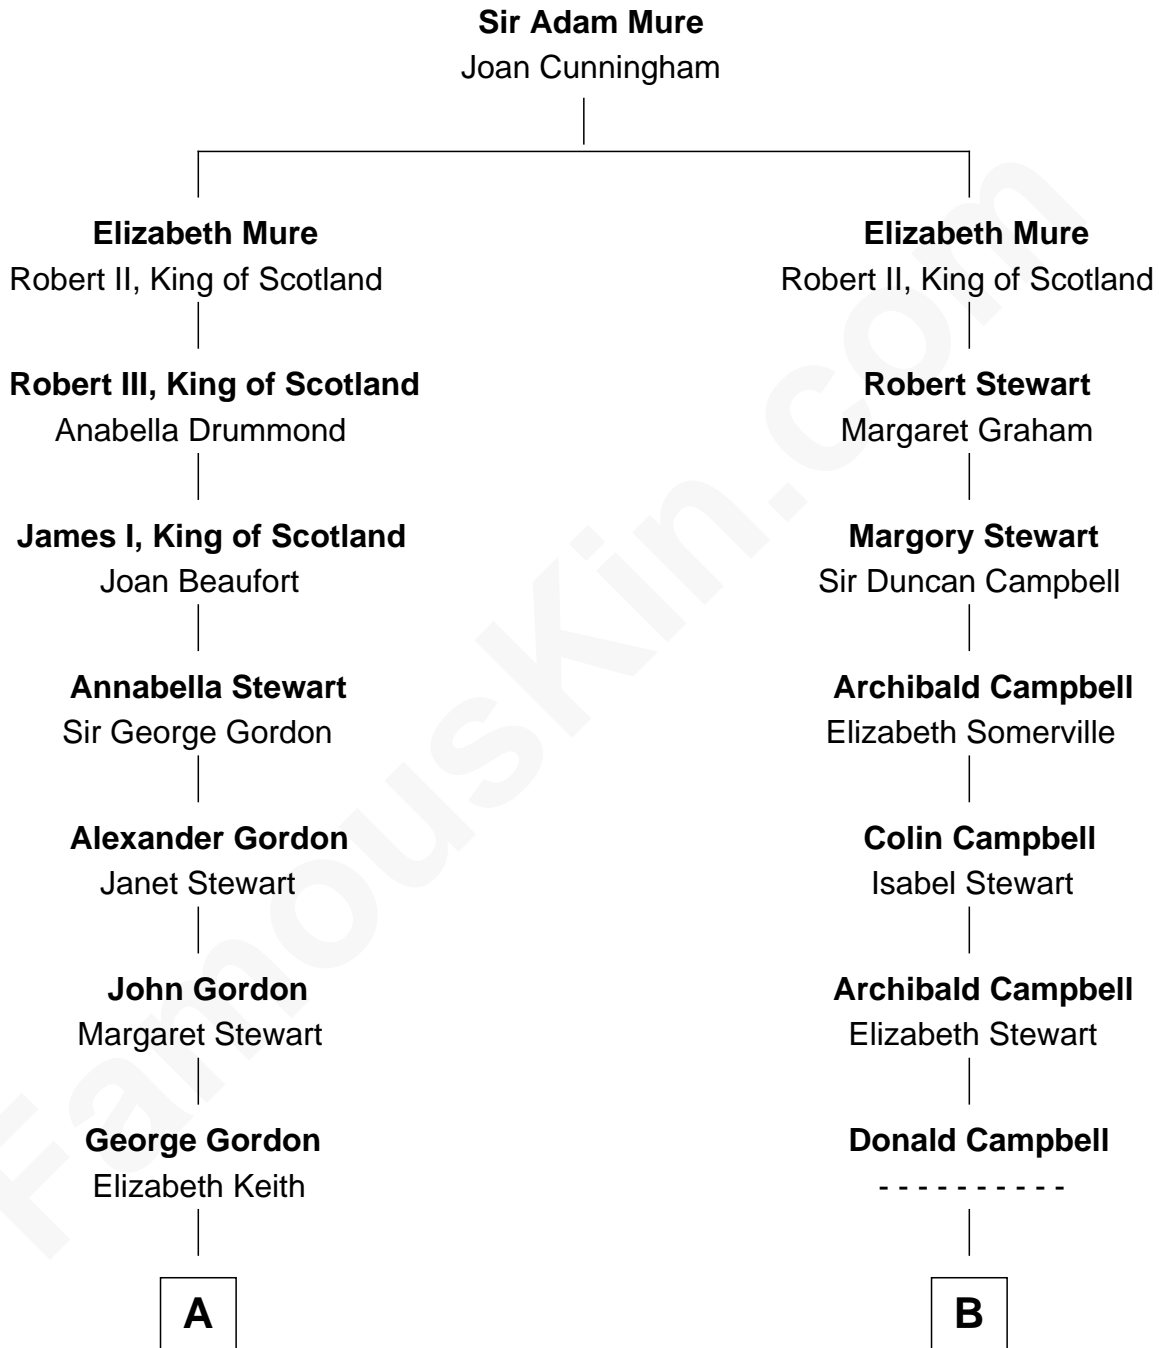

## Relationship Chart of

### Cara Delevingne

*Fashion Model and Movie Actress*

17th cousin 4 times removed of

**Emily Post**

*American Author on Etiquette*

C

**Armyne Evelyne Gordon**

Sir Lionel Lawson Faudel-Phillips

**Anne Margaret Faudel-Phillips**

John Vincent Sheffield

**Jane Armyne Sheffield**

Sir Jocelyn Edward Greville Stevens

**Pandora Anne Stevens**

Charles Hamar Delevingne

**Cara Delevingne**

*Model and Actress*