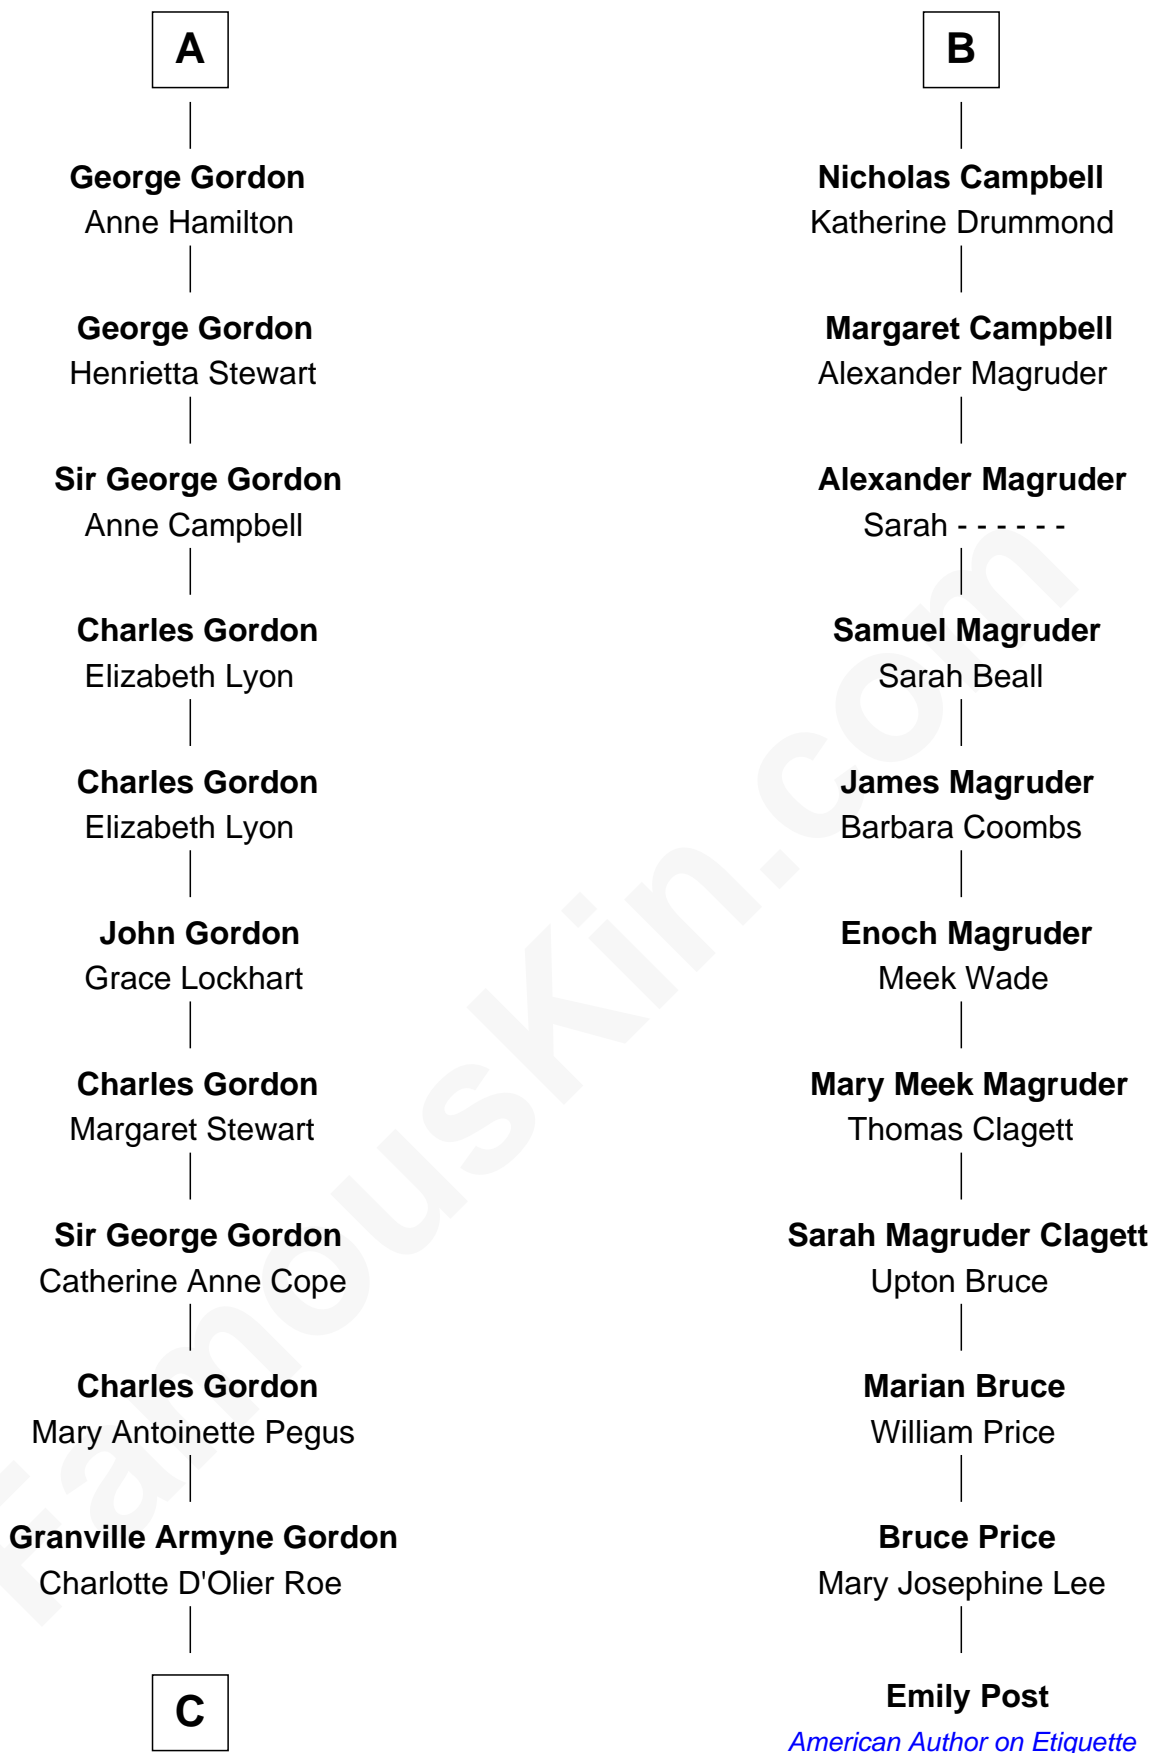

## Relationship Chart of

### Cara Delevingne

*Fashion Model and Movie Actress*

17th cousin 4 times removed of

**Emily Post**

*American Author on Etiquette*

C

**Armyne Evelyne Gordon**

Sir Lionel Lawson Faudel-Phillips

**Anne Margaret Faudel-Phillips**

John Vincent Sheffield

**Jane Armyne Sheffield**

Sir Jocelyn Edward Greville Stevens

**Pandora Anne Stevens**

Charles Hamar Delevingne

**Cara Delevingne**

*Model and Actress*