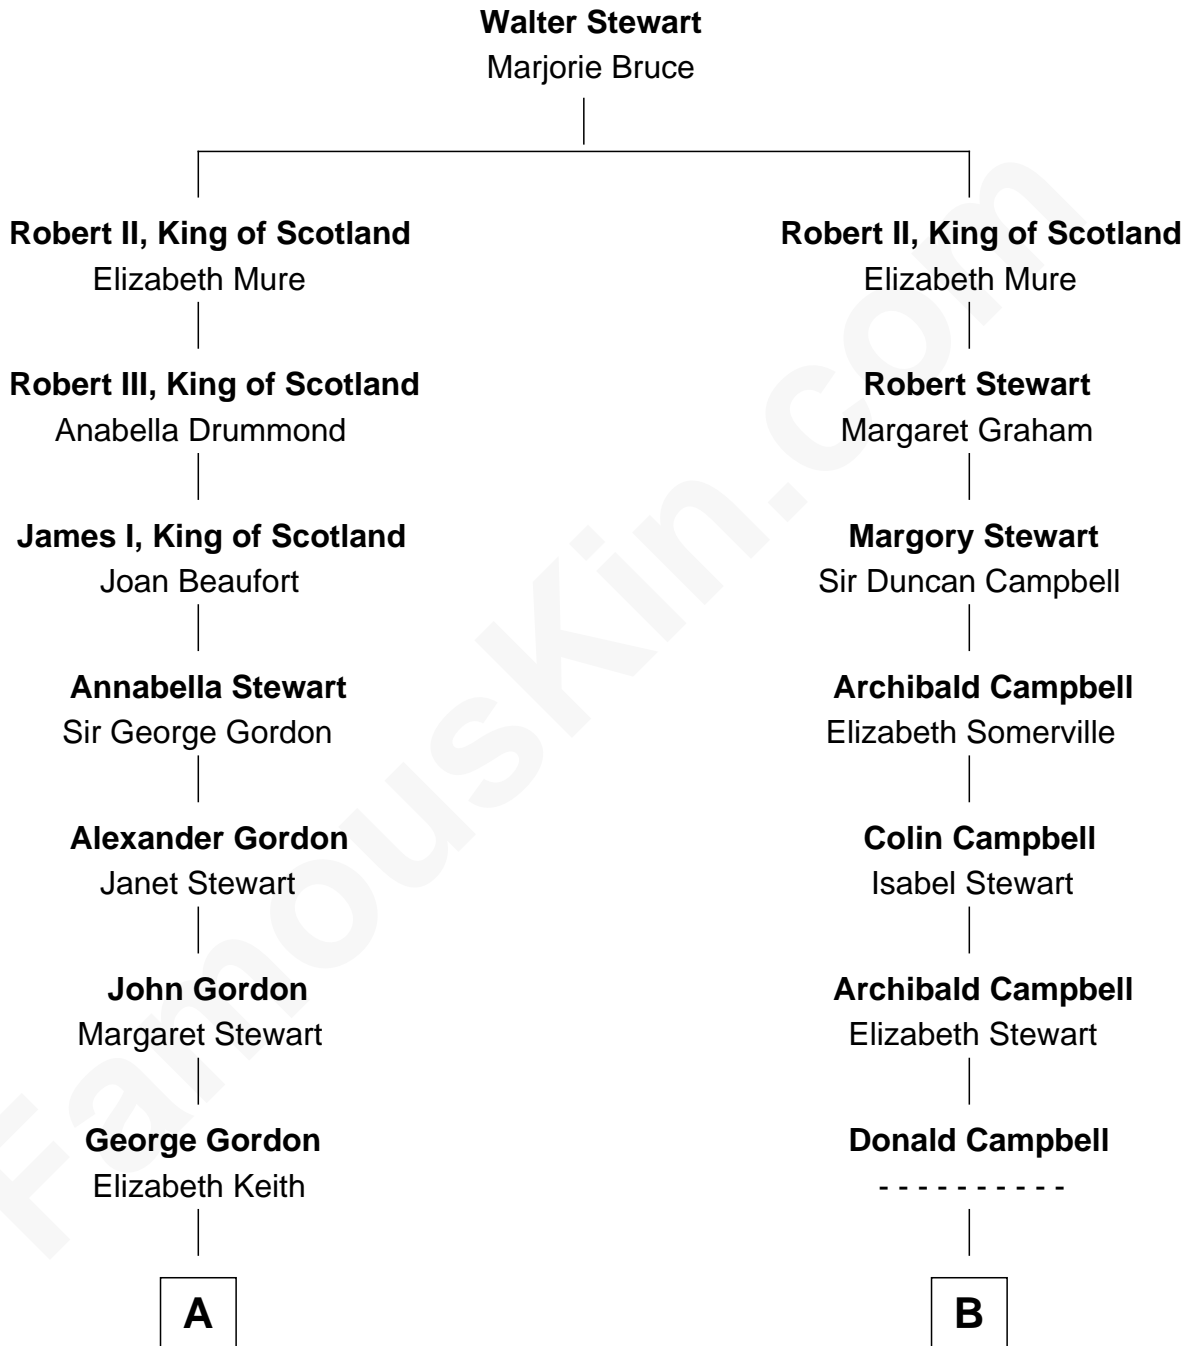

FamousKin.com

Relationship Chart of

Cara Delevingne

Fashion Model and Movie Actress

17th cousin 4 times removed of

Emily Post

American Author on Etiquette

C

Armyne Evelyne Gordon

Sir Lionel Lawson Faudel-Phillips

Anne Margaret Faudel-Phillips

John Vincent Sheffield

Jane Armyne Sheffield

Sir Jocelyn Edward Greville Stevens

Pandora Anne Stevens

Charles Hamar Delevingne

Cara Delevingne

Model and Actress