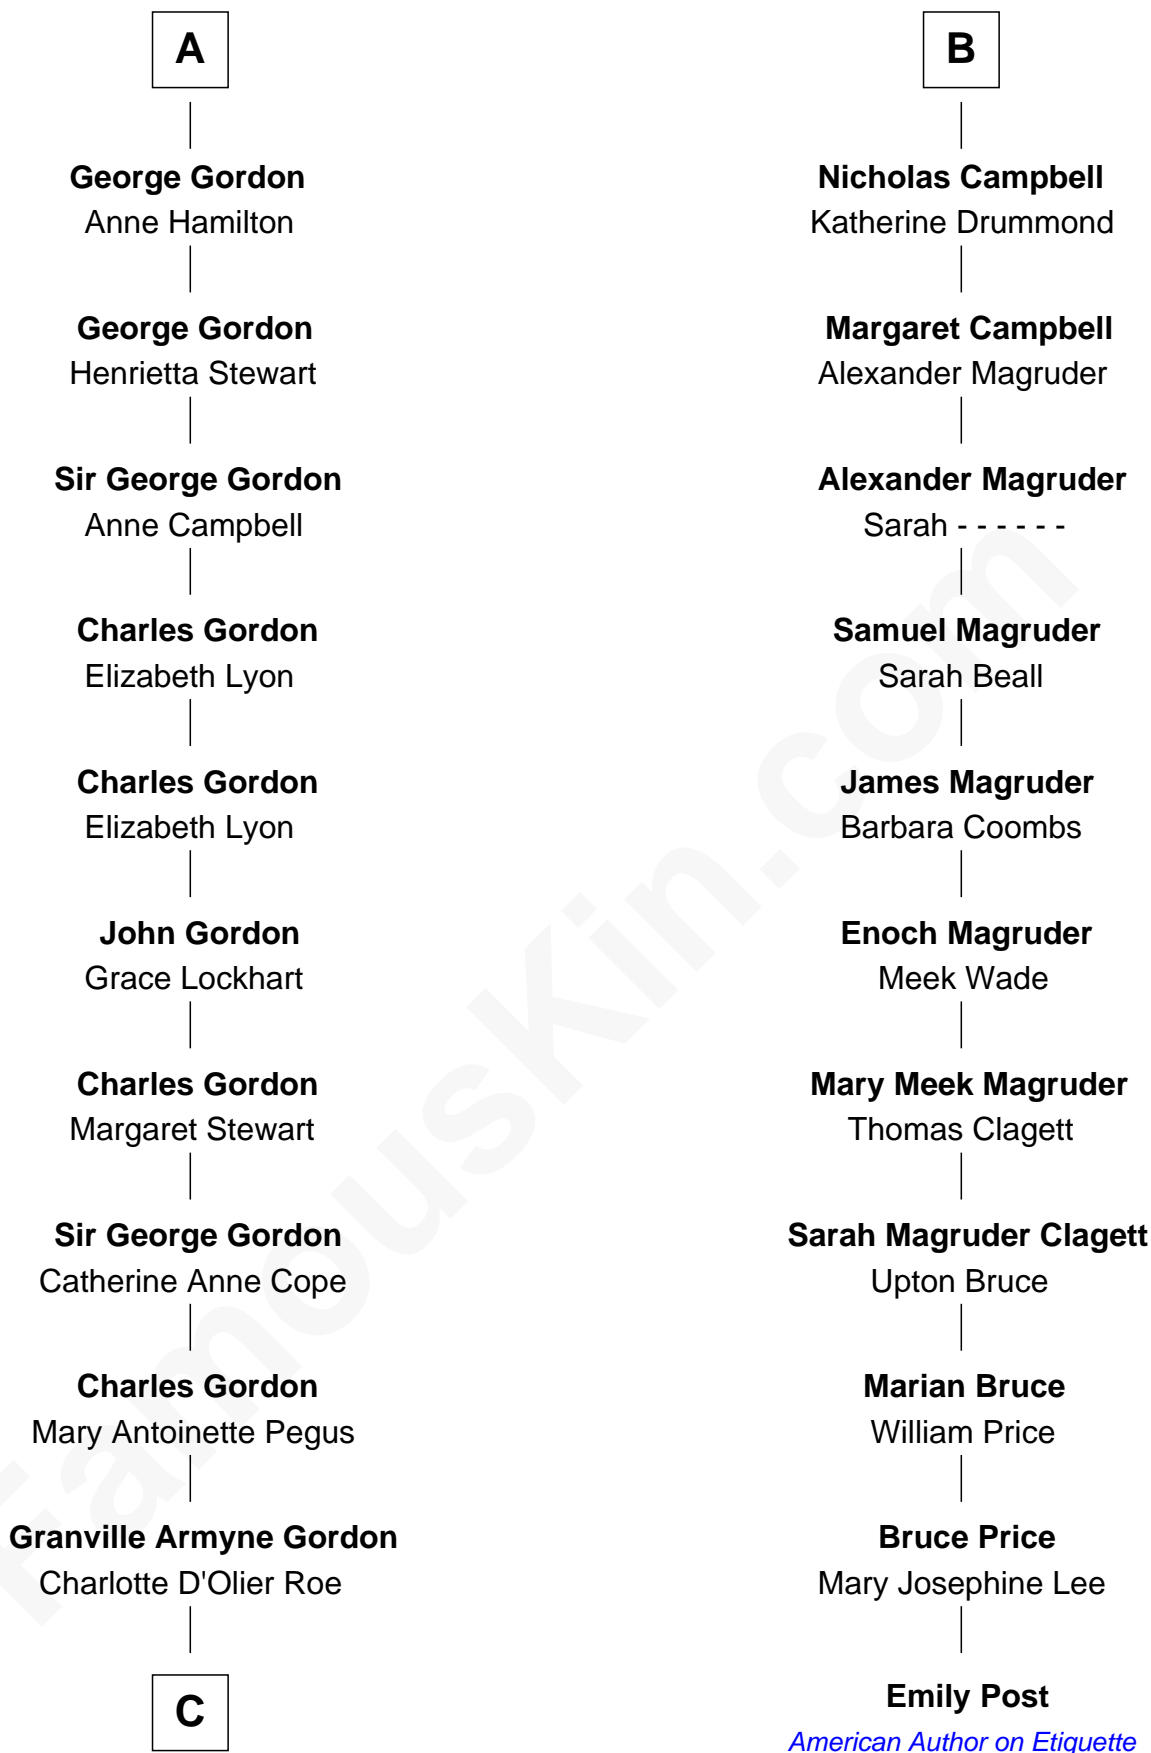

FamousKin.com

Relationship Chart of

Cara Delevingne

Fashion Model and Movie Actress

17th cousin 4 times removed of

Emily Post

American Author on Etiquette

C

Armyne Evelyne Gordon

Sir Lionel Lawson Faudel-Phillips

Anne Margaret Faudel-Phillips

John Vincent Sheffield

Jane Armyne Sheffield

Sir Jocelyn Edward Greville Stevens

Pandora Anne Stevens

Charles Hamar Delevingne

Cara Delevingne

Model and Actress