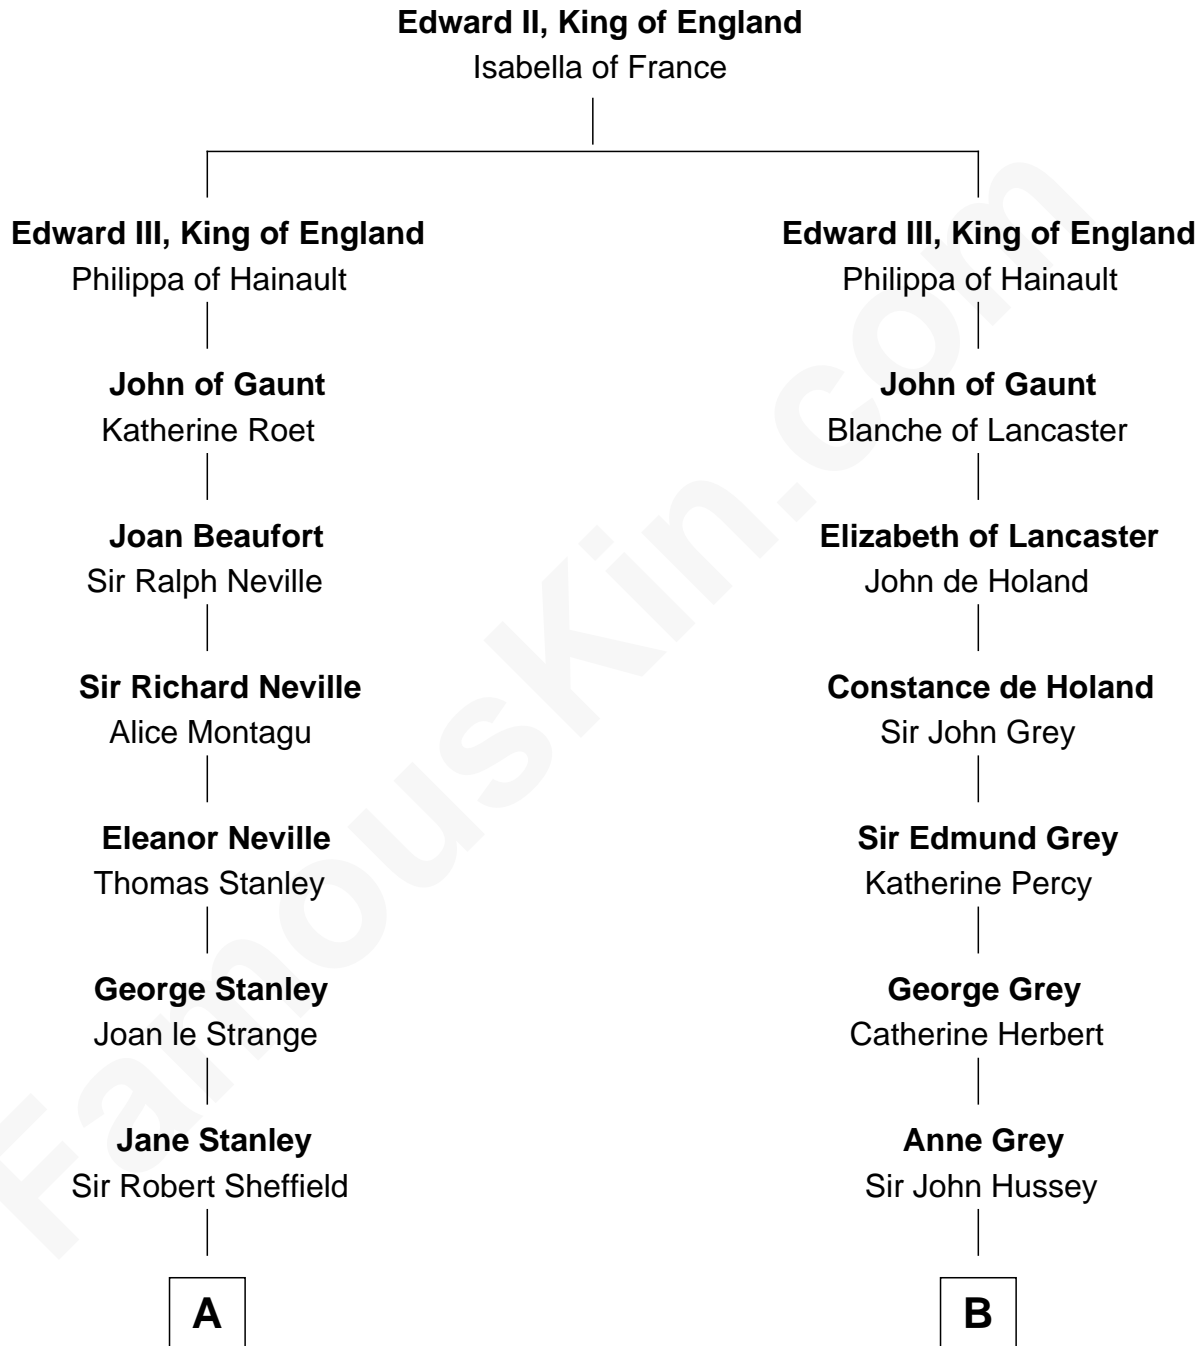

FamousKin.com

Relationship Chart of

Cara Delevingne

Fashion Model and Movie Actress

20th cousin 1 time removed of

Camilla Parker Bowles

Queen Consort of the United Kingdom

C

Sir Berkeley Digby George Sheffield
Julia Mary de Tuyll van Serooskerken

John Vincent Sheffield
Anne Margaret Faudel-Phillips

Jane Armyne Sheffield
Sir Jocelyn Edward Greville Stevens

Pandora Anne Stevens
Charles Hamar Delevingne