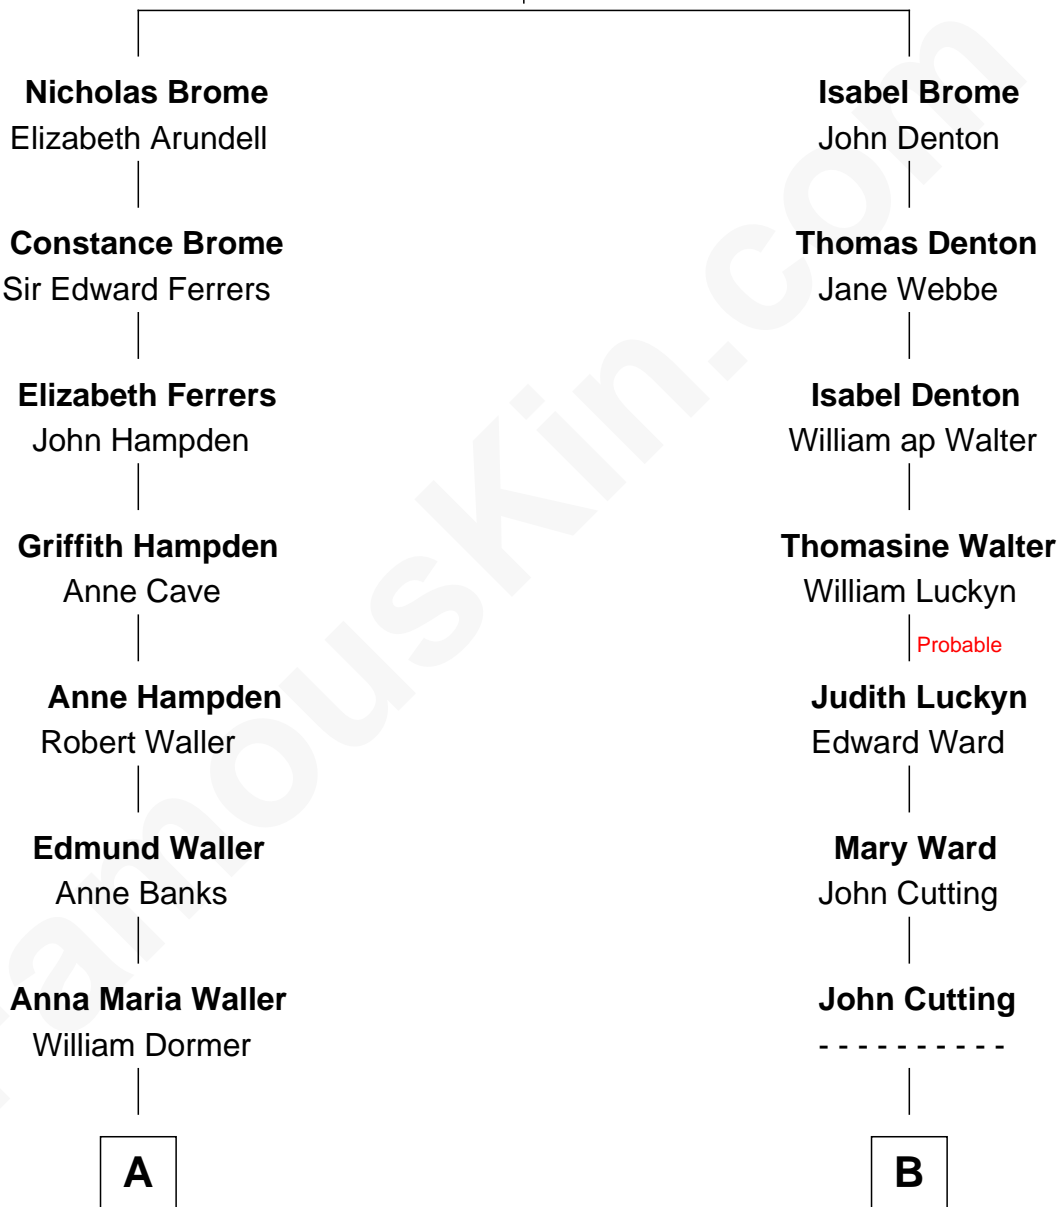

## Relationship Chart of

### Cara Delevingne

*Fashion Model and Movie Actress*

17th cousin 1 time removed of

**Raquel Welch**  
*Movie Actress*

**John Brome**  
Beatrice Shirley

**Pandora Anne Stevens**  
Charles Hamar Delevingne

**Cara Delevingne**  
*Model and Actress*

FamousKin.com