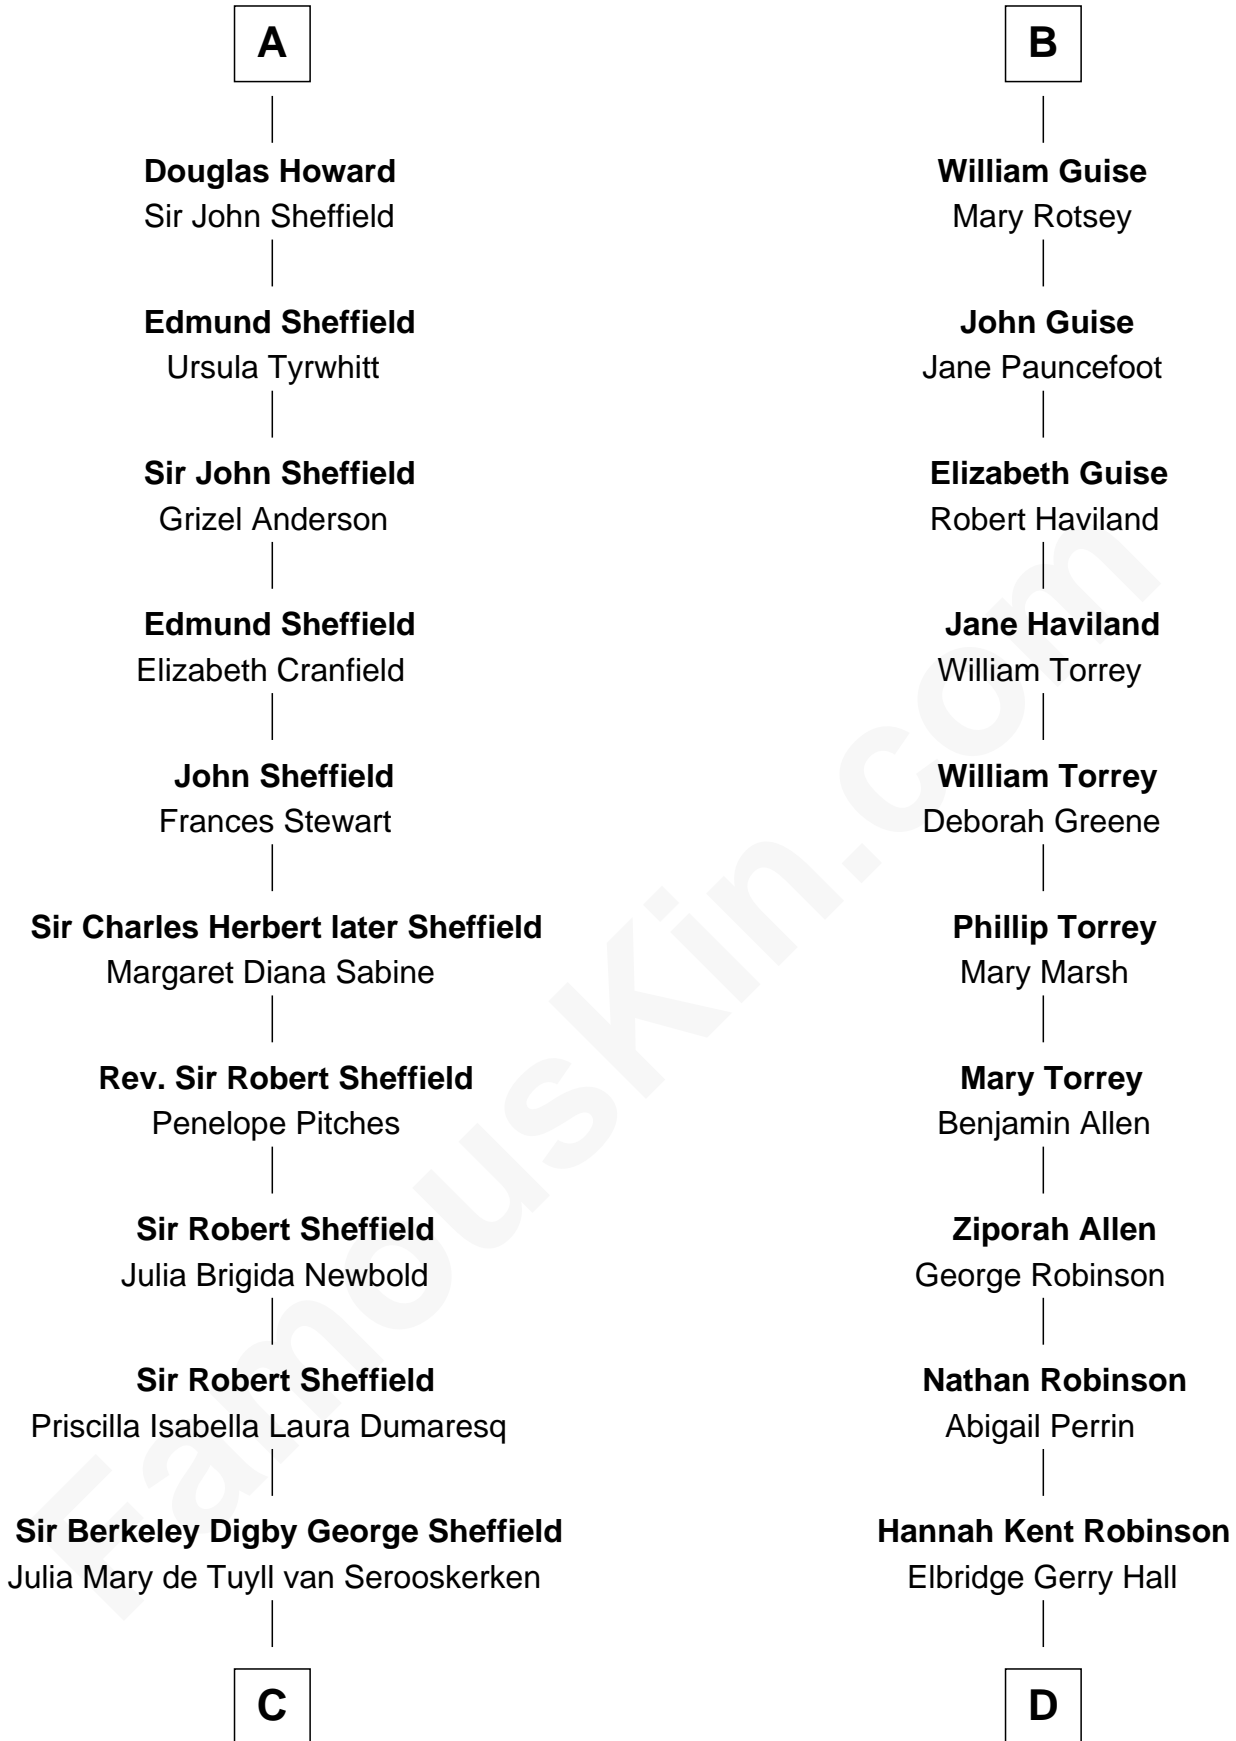

## Relationship Chart of

**Cara Delevingne**

*Fashion Model and Movie Actress*

20th cousin of

**Raquel Welch**

*Movie Actress*

**Henry Plantagenet**

Maud de Chaworth

**C**

**John Vincent Sheffield**  
Anne Margaret Faudel-Phillips

**Jane Armyne Sheffield**  
Sir Jocelyn Edward Greville Stevens

**Pandora Anne Stevens**  
Charles Hamar Delevingne

**Cara Delevingne**  
*Model and Actress*