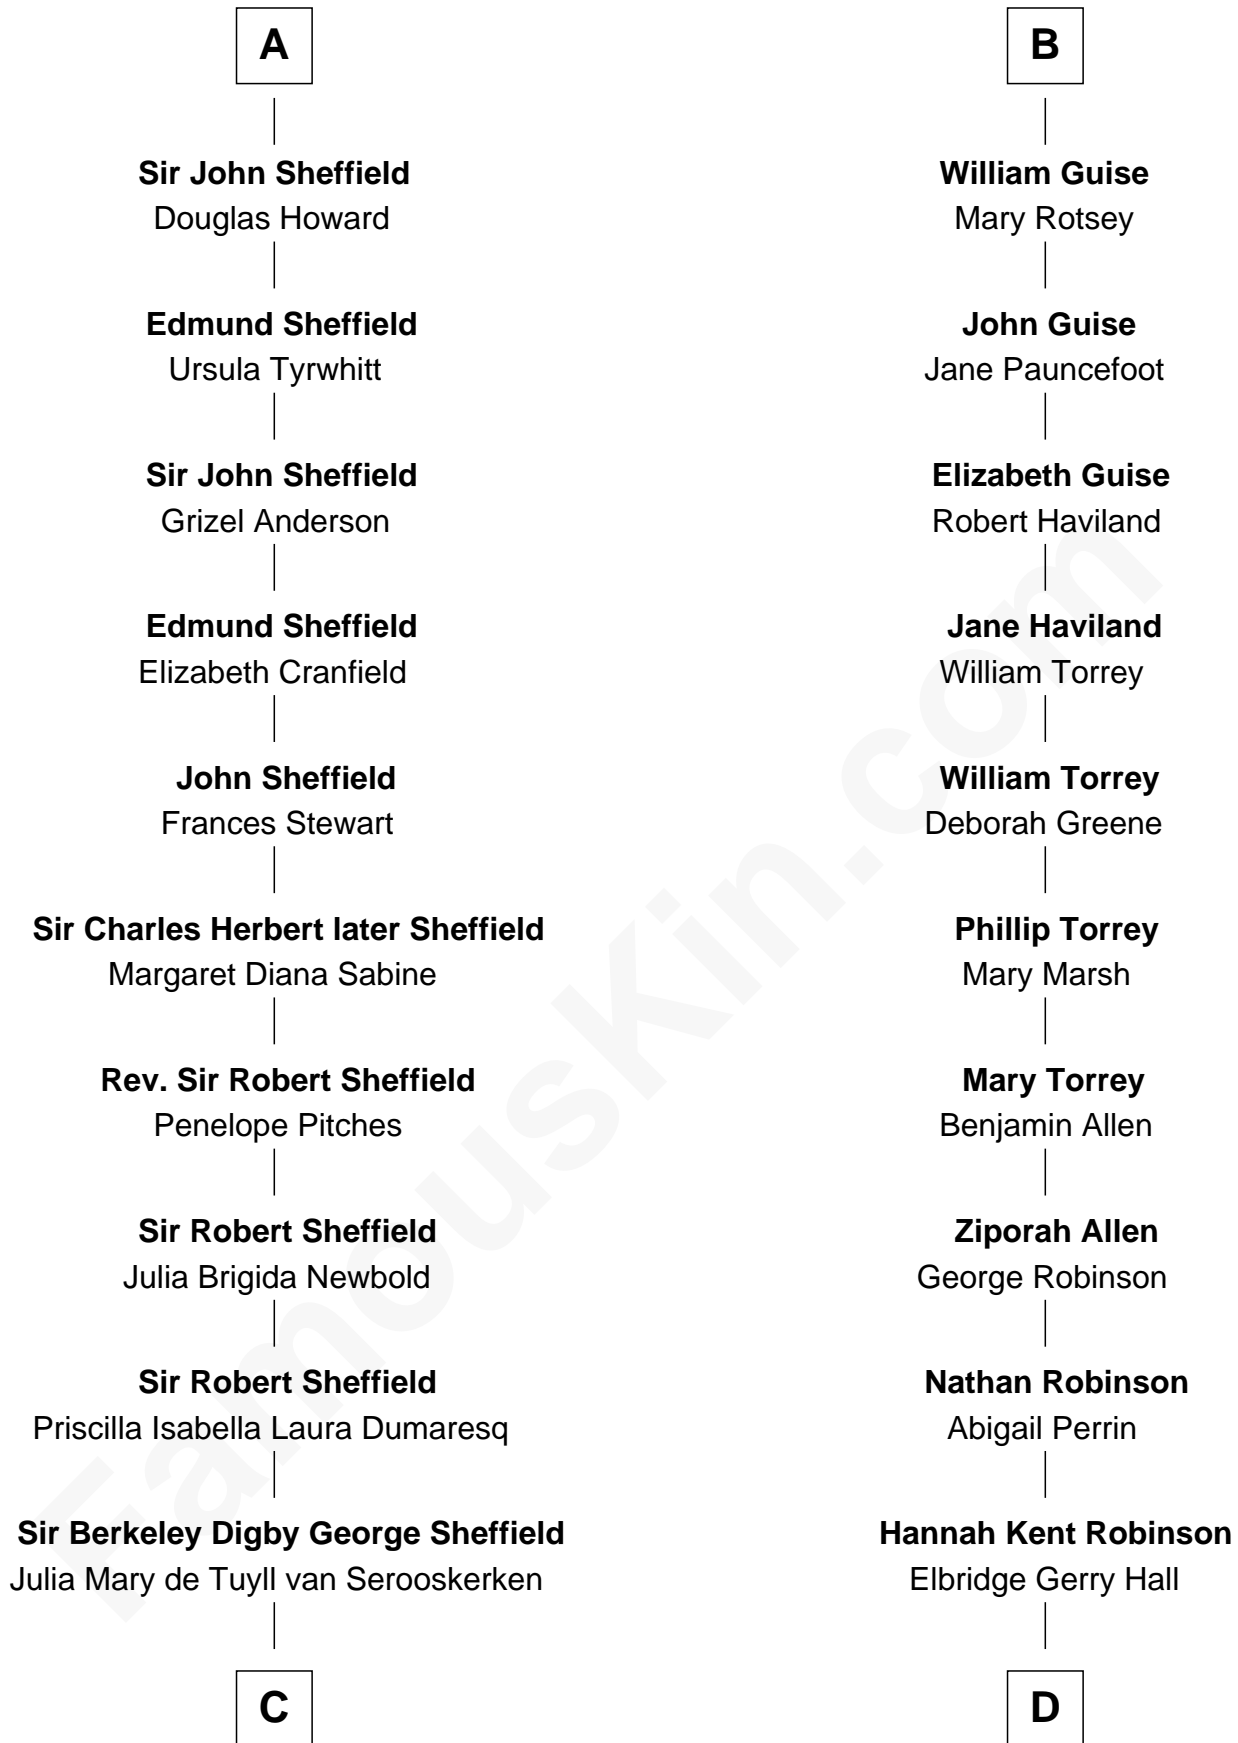

## Relationship Chart of

**Cara Delevingne**

*Fashion Model and Movie Actress*

20th cousin of

**Raquel Welch**

*Movie Actress*

**William de Montagu**  
Katherine de Grandison

**Sibyl de Montagu**  
Sir Edmund Fitzalan

**Philippe Fitzalan**  
Sir Richard Sergeaux

**Alice Sergeaux**  
Sir Richard de Vere

**Sir Robert de Vere**  
Joan Courtenay

**John de Vere**  
Alice Colbroke

**John de Vere**  
Elizabeth Trussel

**Anne de Vere**  
Edmund Sheffield

**A**

**Philippa de Montagu**  
Sir Roger de Mortimer

**Edmund Mortimer**  
Philippa Plantagenet

**Elizabeth Mortimer**  
Sir Henry Percy

**Sir Henry Percy**  
Eleanor Neville

**Katherine Percy**  
Sir Edmund Grey

**Anne Grey**  
Sir John Grey

*Probable*

**Tacy Grey**  
John Guise

**B**

**C**

**John Vincent Sheffield**  
Anne Margaret Faudel-Phillips

**Jane Armyne Sheffield**  
Sir Jocelyn Edward Greville Stevens

**Pandora Anne Stevens**  
Charles Hamar Delevingne