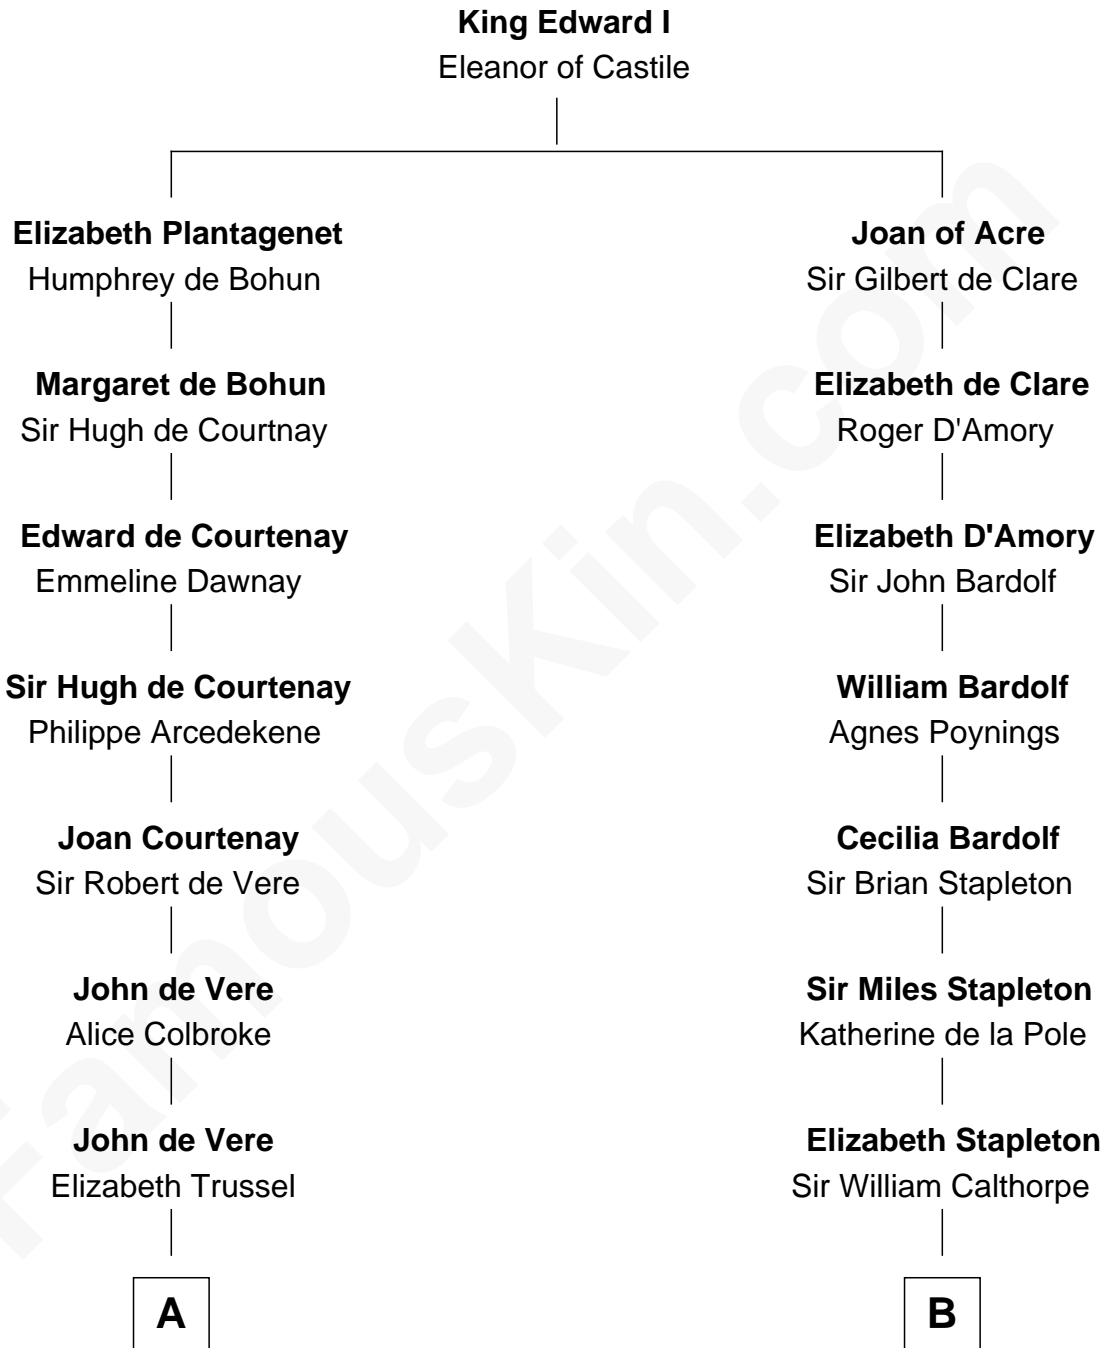

FamousKin.com

Relationship Chart of

Cara Delevingne

Fashion Model and Movie Actress

21st cousin of

Jesse James

Outlaw, Bank Robber, Murderer

C

Sir Berkeley Digby George Sheffield
Julia Mary de Tuyll van Serooskerken

John Vincent Sheffield
Anne Margaret Faudel-Phillips

Jane Armyne Sheffield
Sir Jocelyn Edward Greville Stevens

Pandora Anne Stevens
Charles Hamar Delevingne

Cara Delevingne
Model and Actress

D

Rachel Dorsey
Anthony Lindsay

Anthony Lindsay
Ailsey Cole

Sarah Lindsay
James Cole

Zerelda Elizabeth Cole
Robert Sallee James

Jesse James
Outlaw, Bank Robber, Murderer