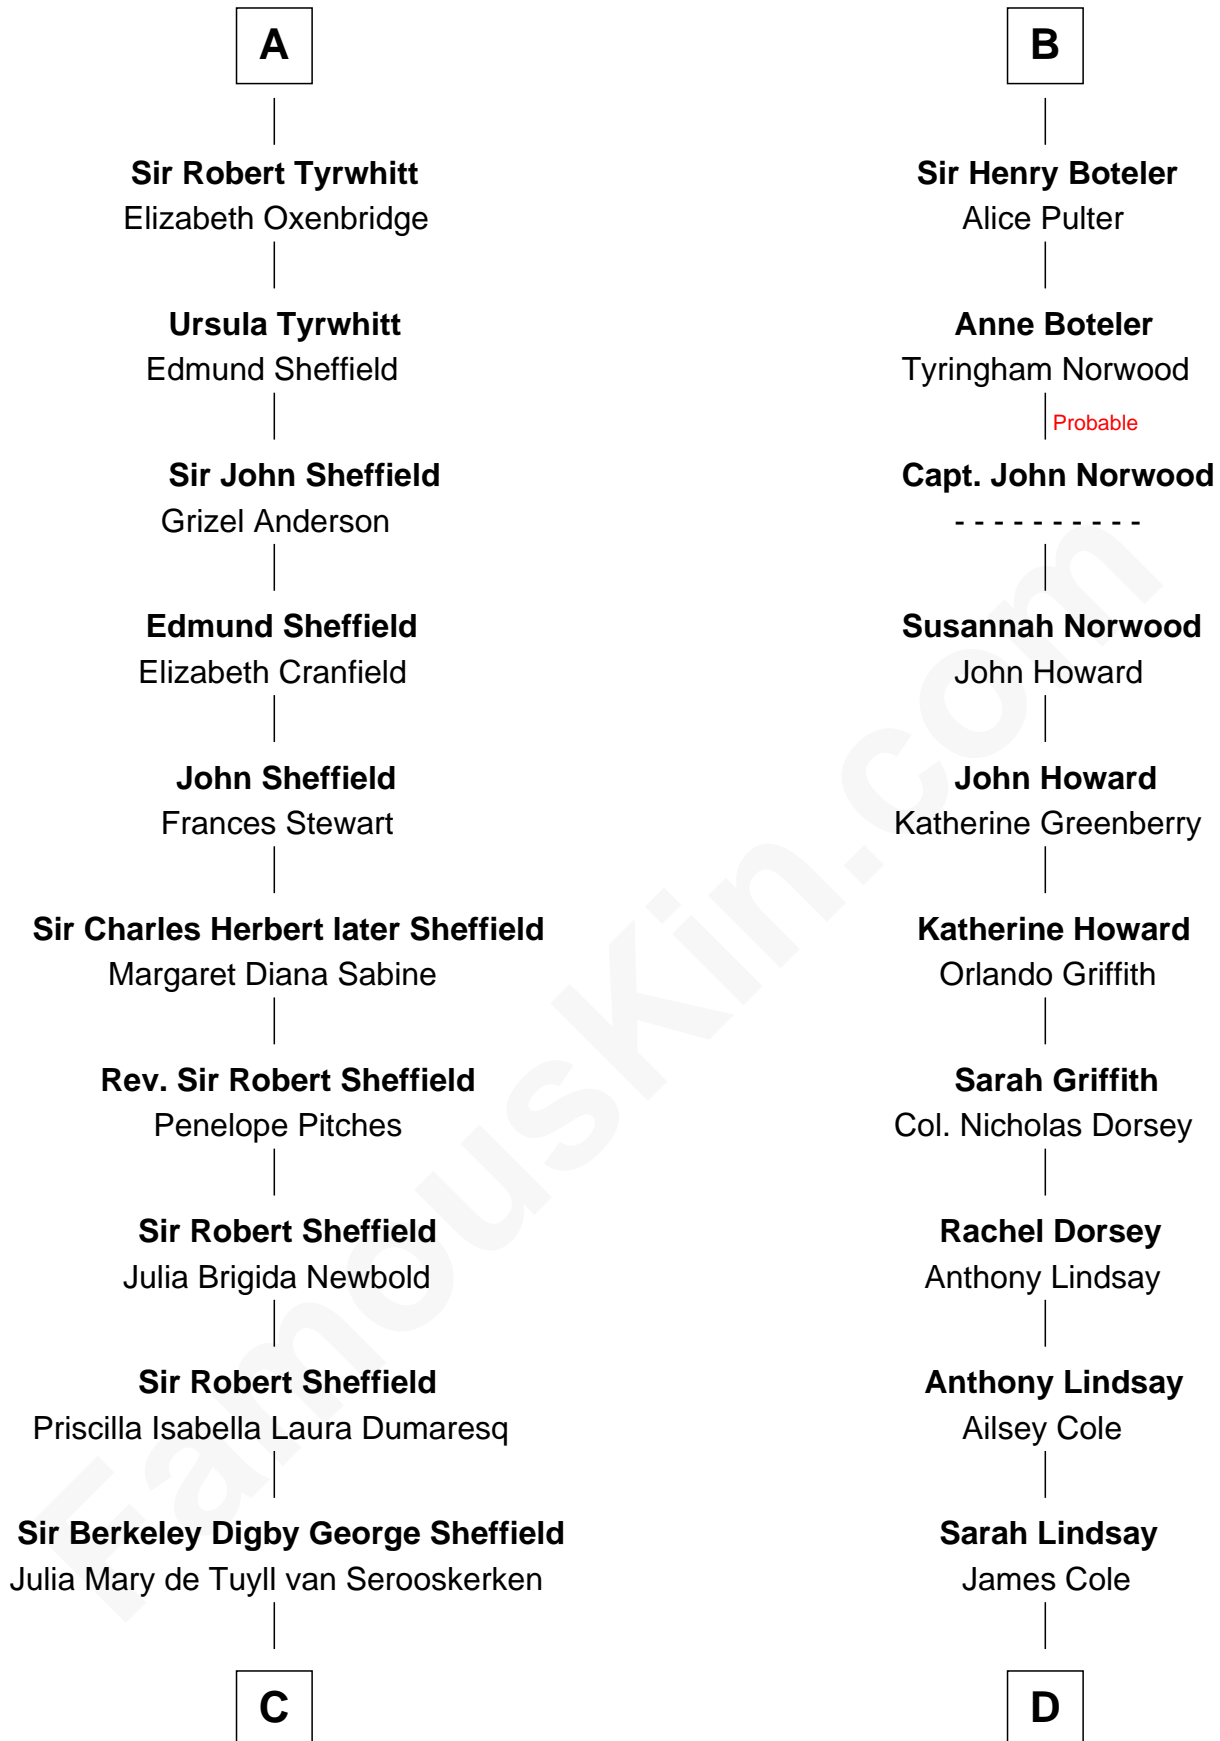

FamousKin.com

Relationship Chart of

Cara Delevingne

Fashion Model and Movie Actress

18th cousin 2 times removed of

Jesse James

Outlaw, Bank Robber, Murderer

Sir John de Wingfield

Eleanor de Glanville

Katherine Wingfield

Sir Michael de la Pole

Michael de la Pole

Katherine de Stafford

Isabel de la Pole

Thomas Morley

Anne Morley

Katherine Wingfield

Sir Michael de la Pole

Sir Thomas de la Pole

Anne Cheney

Katherine de la Pole

Sir Miles Stapleton

Elizabeth Stapleton

Sir William Calthorpe

Anne Calthorpe

Sir Robert Drury

Elizabeth Drury

Sir Philip Boteler

Sir John Boteler

Grizel Roche

B

C