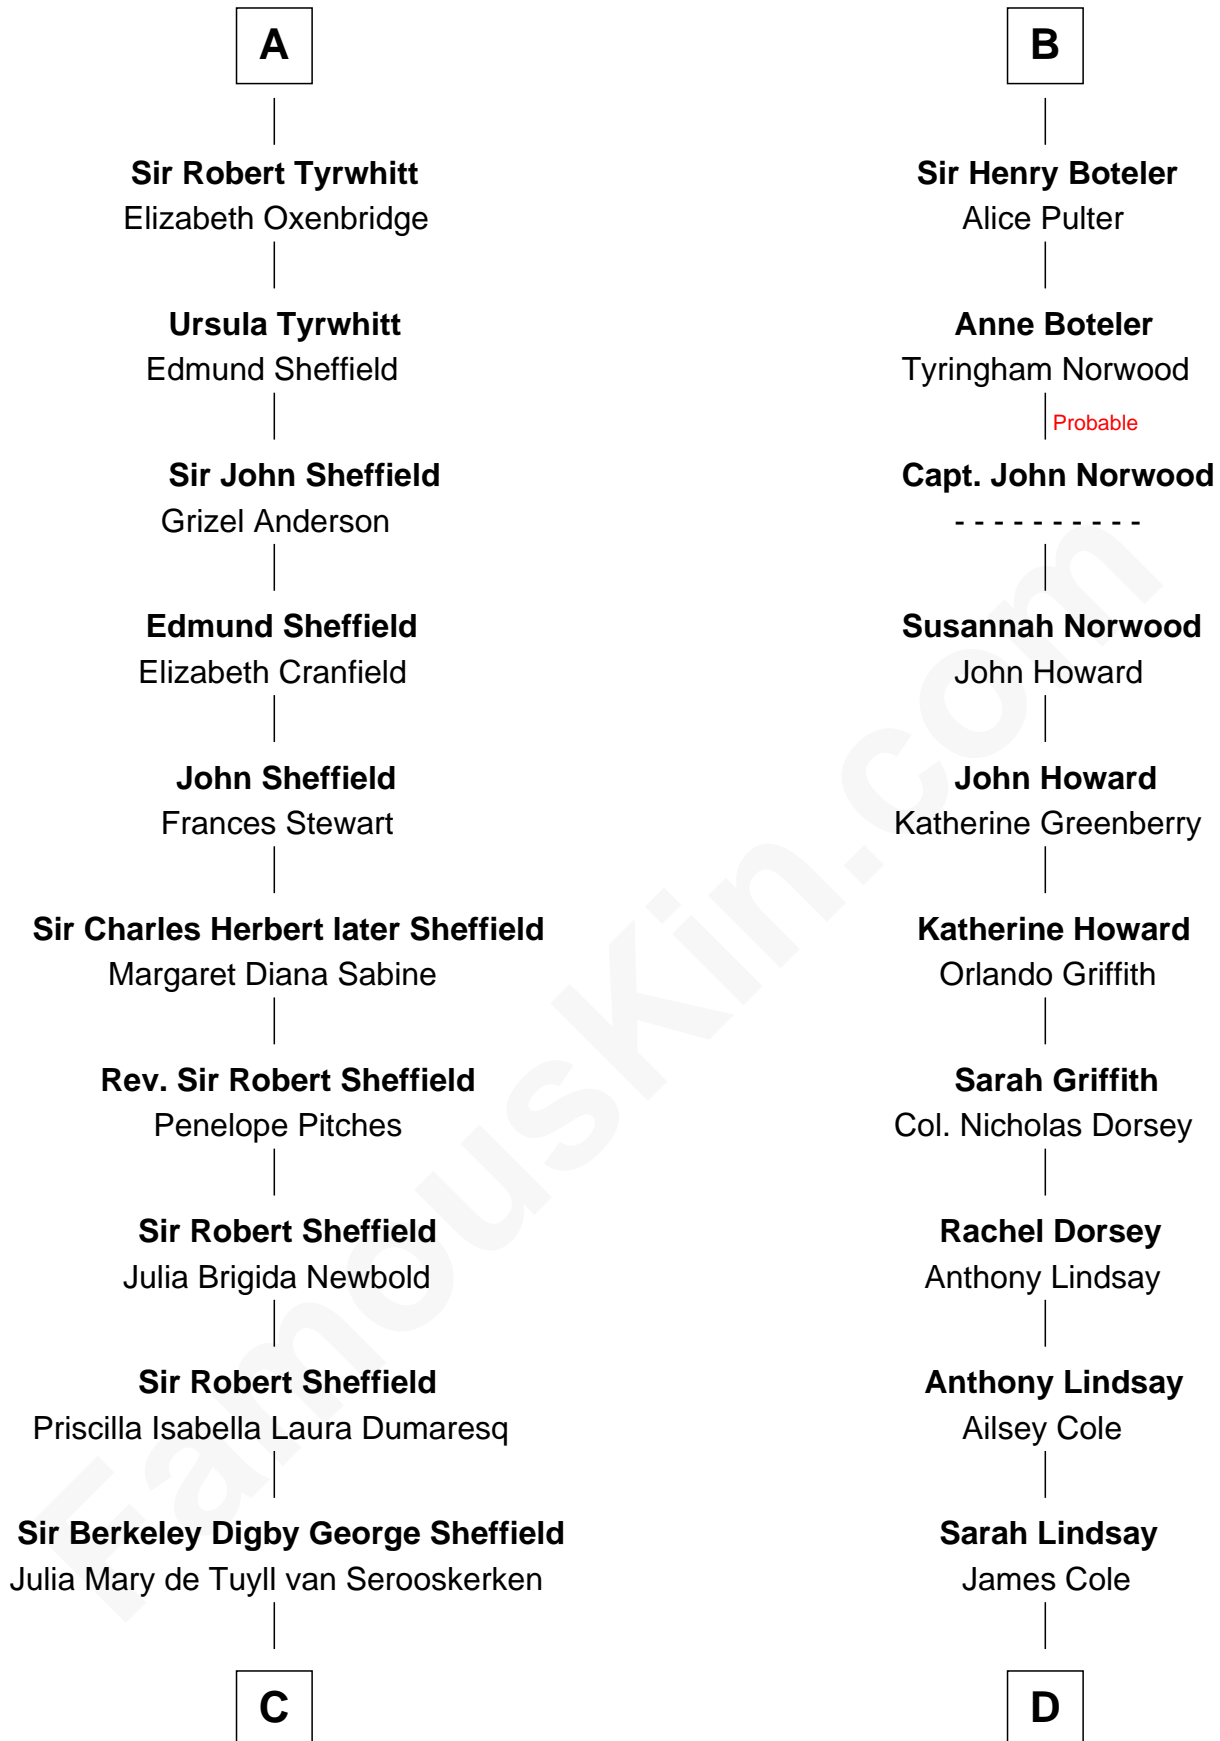

## Relationship Chart of

### Cara Delevingne

*Fashion Model and Movie Actress*

**18th cousin 2 times removed of**

### Jesse James

*Outlaw, Bank Robber, Murderer*

**C**

**John Vincent Sheffield**  
Anne Margaret Faudel-Phillips

**Jane Armyne Sheffield**  
Sir Jocelyn Edward Greville Stevens

**Pandora Anne Stevens**  
Charles Hamar Delevingne

**Cara Delevingne**  
*Model and Actress*

**D**

**Zerelda Elizabeth Cole**  
Robert Sallee James

**Jesse James**  
*Outlaw, Bank Robber, Murderer*

FamousKin.com