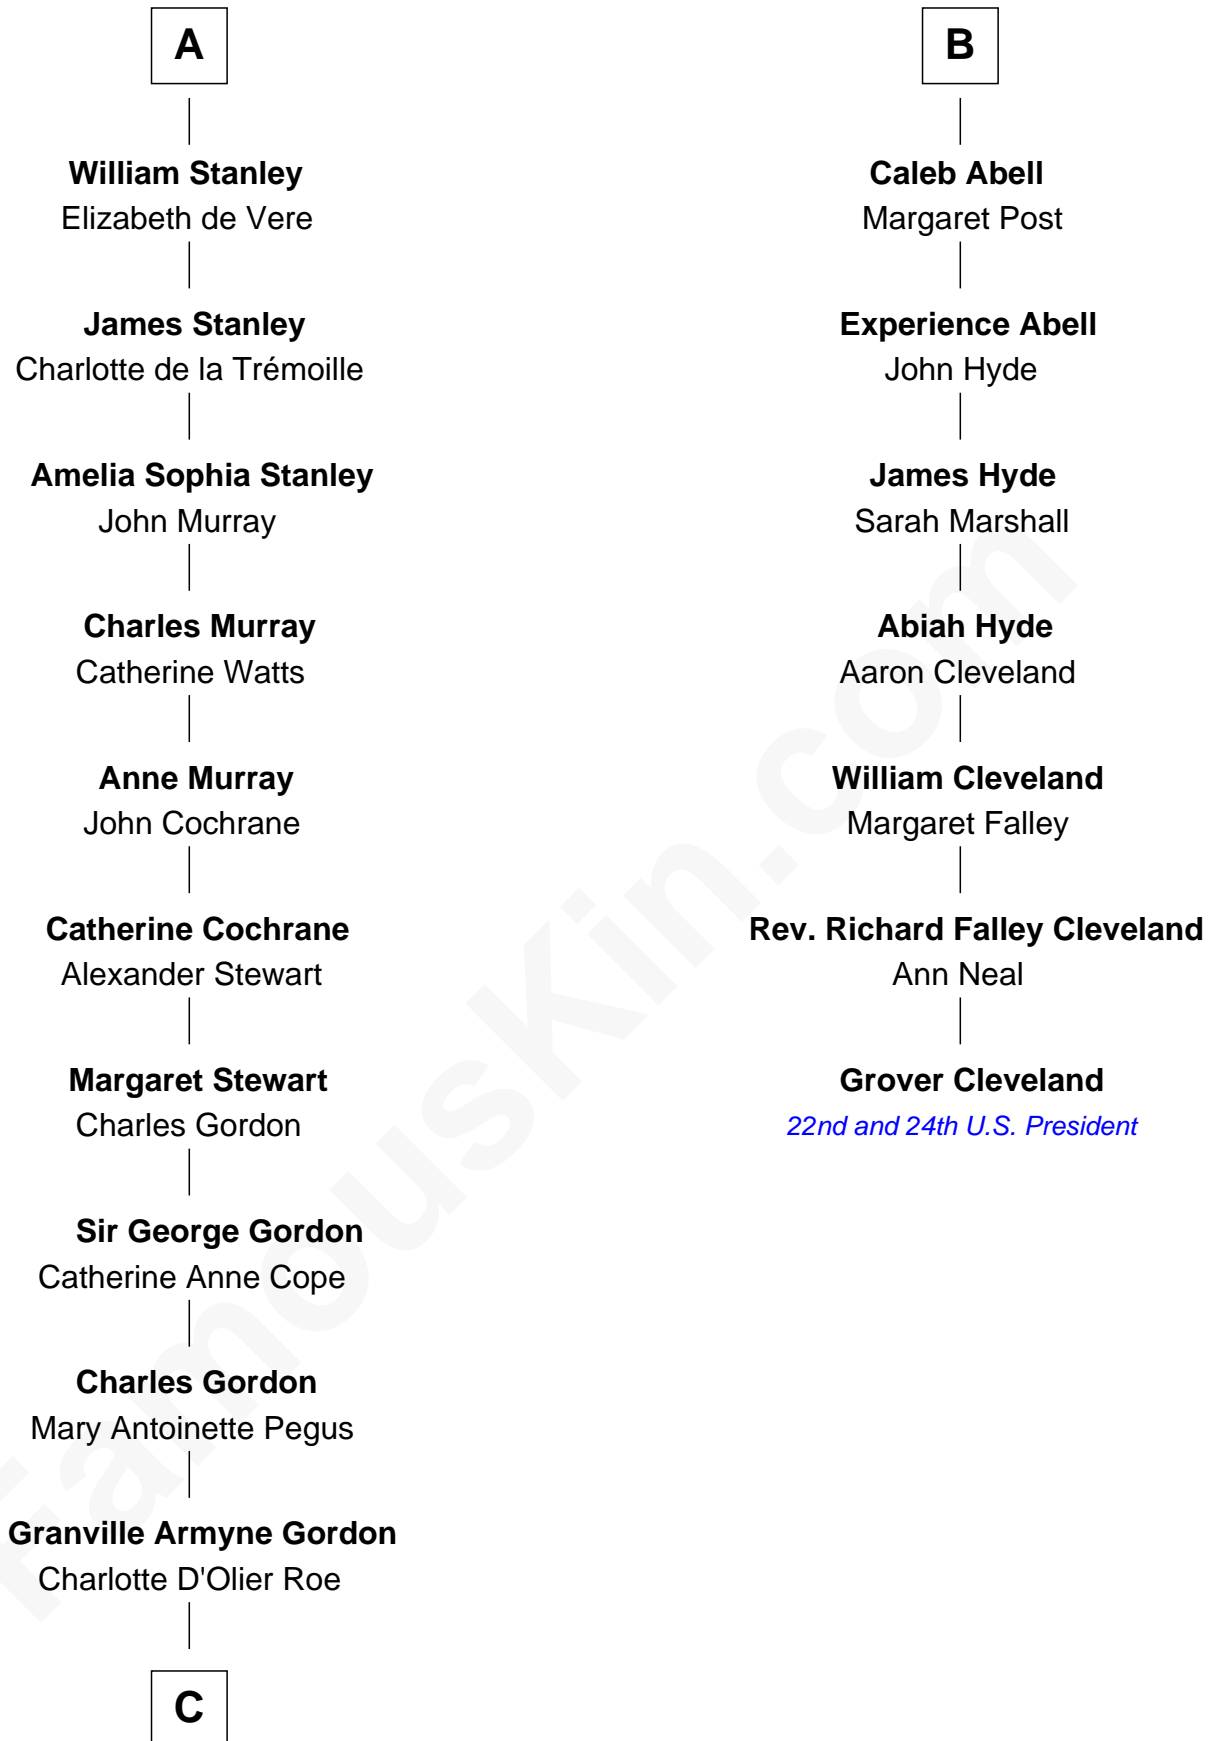

FamousKin.com

Relationship Chart of

Cara Delevingne

Fashion Model and Movie Actress

13th cousin 8 times removed of

Grover Cleveland

22nd and 24th U.S. President

C

Armyne Evelyne Gordon

Sir Lionel Lawson Faudel-Phillips

Anne Margaret Faudel-Phillips

John Vincent Sheffield

Jane Armyne Sheffield

Sir Jocelyn Edward Greville Stevens

Pandora Anne Stevens

Charles Hamar Delevingne