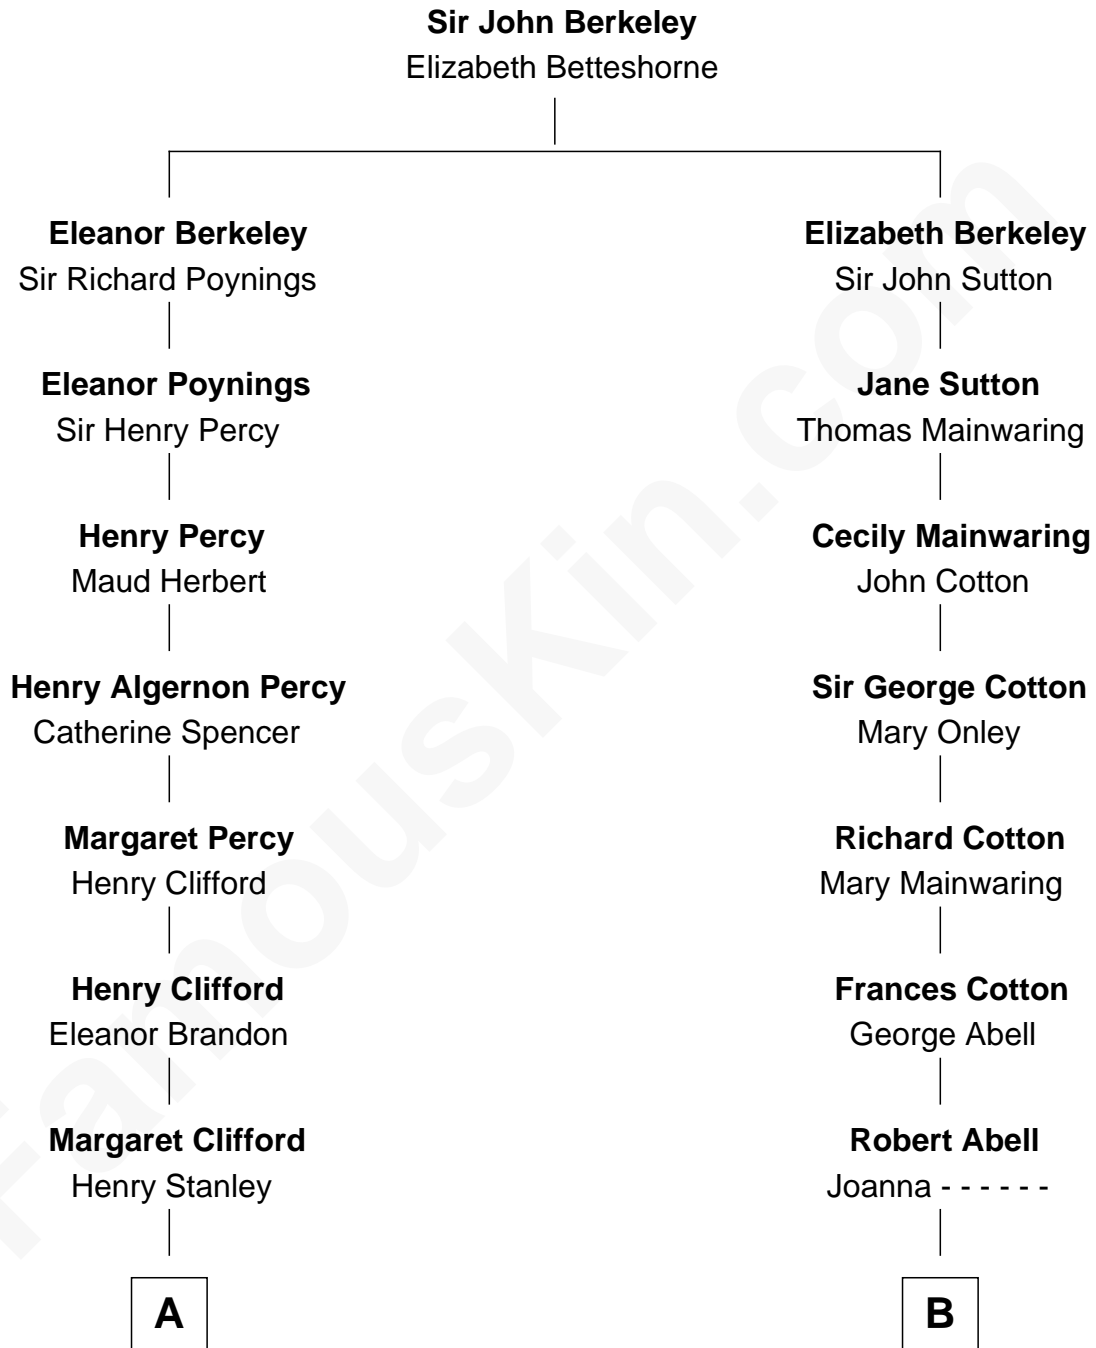

FamousKin.com

Relationship Chart of

Cara Delevingne

Fashion Model and Movie Actress

13th cousin 8 times removed of

Grover Cleveland

22nd and 24th U.S. President

C

Armyne Evelyne Gordon

Sir Lionel Lawson Faudel-Phillips

Anne Margaret Faudel-Phillips

John Vincent Sheffield

Jane Armyne Sheffield

Sir Jocelyn Edward Greville Stevens

Pandora Anne Stevens

Charles Hamar Delevingne

Cara Delevingne

Model and Actress