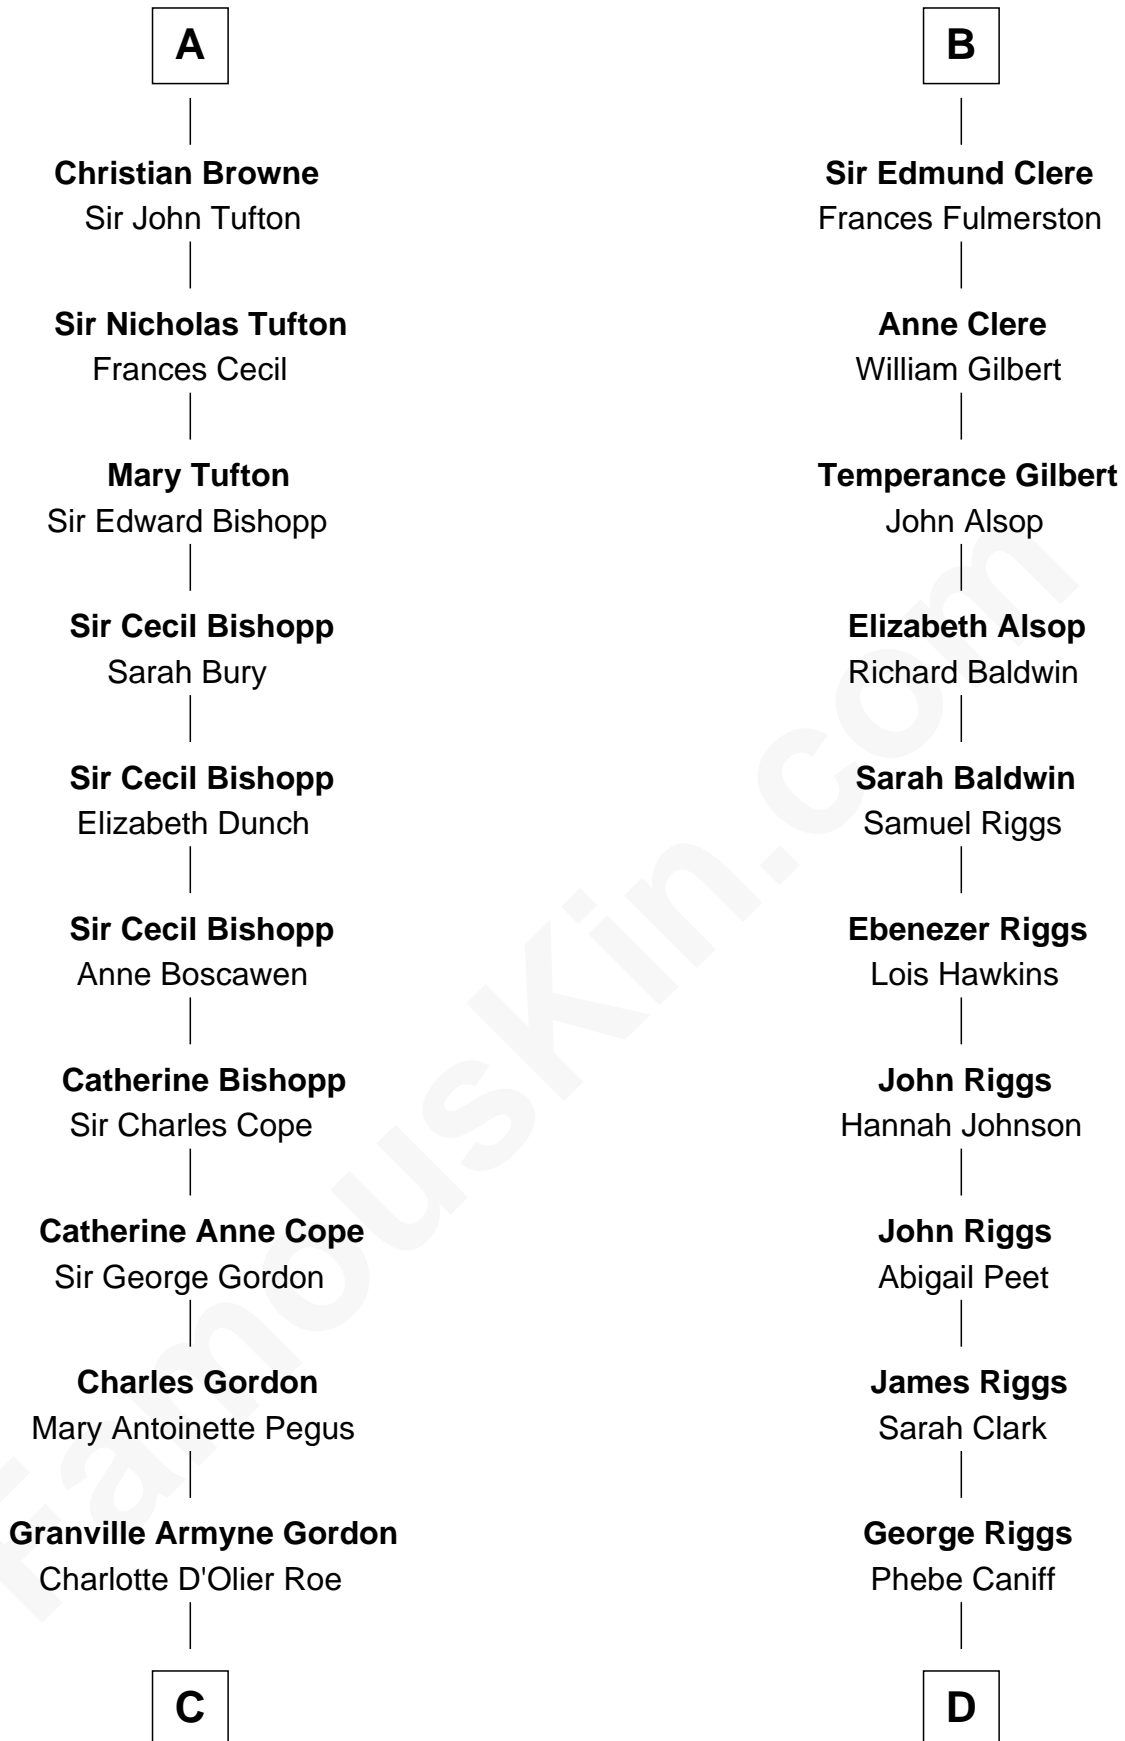

FamousKin.com

Relationship Chart of

Cara Delevingne

Fashion Model and Movie Actress

20th cousin 1 time removed of

Mamie (Doud) Eisenhower

First Lady of President Dwight Eisenhower

C

Armyne Evelyne Gordon
Sir Lionel Lawson Faudel-Phillips

Anne Margaret Faudel-Phillips
John Vincent Sheffield

Jane Armyne Sheffield
Sir Jocelyn Edward Greville Stevens

Pandora Anne Stevens
Charles Hamar Delevingne

Cara Delevingne
Model and Actress

D

Maria Riggs
Eli Doud

Royal Houghton Doud
Mary Cornelia Sheldon

John Sheldon Doud
Elivera Mathilda Carlson

Mamie (Doud) Eisenhower
First Lady of Dwight Eisenhower