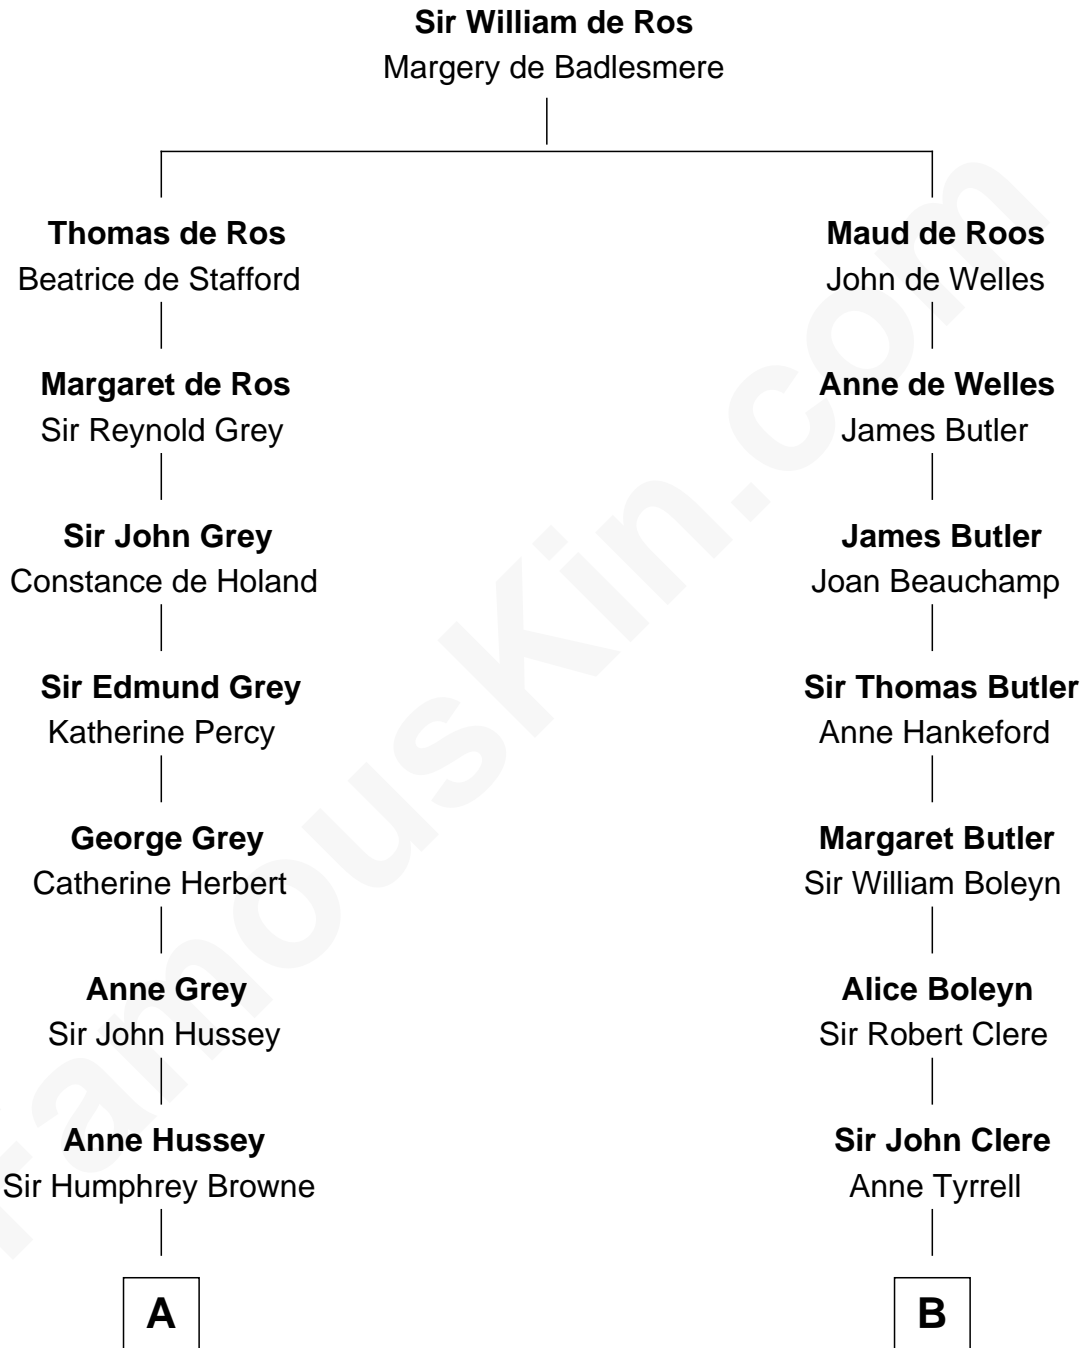

FamousKin.com

Relationship Chart of

Cara Delevingne

Fashion Model and Movie Actress

20th cousin 1 time removed of

Mamie (Doud) Eisenhower

First Lady of President Dwight Eisenhower

C

Armyne Evelyne Gordon
Sir Lionel Lawson Faudel-Phillips

Anne Margaret Faudel-Phillips
John Vincent Sheffield

Jane Armyne Sheffield
Sir Jocelyn Edward Greville Stevens

Pandora Anne Stevens
Charles Hamar Delevingne